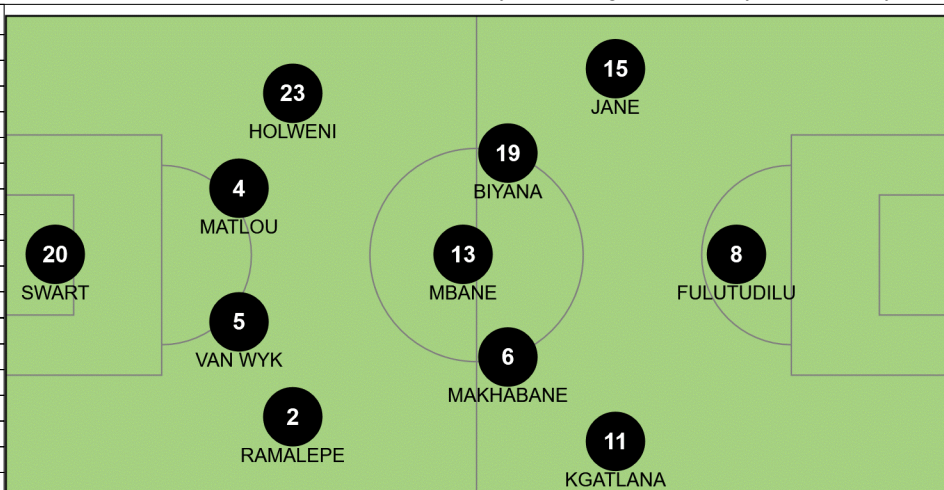

Tactical Line-up

Group B

South Africa - China PR

16 13 JUN 2019 21:00 Paris / Parc des Princes / FRA

Referee: Katalin KULCSAR (HUN)

Reserve assistant referee: Stephanie-Dale YEE SING (JAM)

VAR: Chris BEATH (AUS)

Assistant referee 1: Katalin TOROK (HUN)

4th official: Jana ADAMKOVA (CZE)

AVAR 1: Mohammed Abdulla MOHAMMED (UAE)

Assistant referee 2: Sanja RODAK (CRO)

Match commissioner: Yolanda Camacho KORTMAN (CRC) AVAR 2: Manuela NICOLosi (FRA)

General coordinator: Priscilla JANSSENS (BRA)

South Africa (RSA) Shirt: yellow/dark green Shorts: yellow Socks: yellow

#	Name	Pos
20	Kaylin SWART	GK
2	Lebohang RAMALEPE	DF
4	Noko MATLOU	DF
5	Janine VAN WYK (C) X	DF
6	Mamello MAKHABANE	MF
8	Ode FULUTUDILU	FW
11	Thembi KGATLANA	FW
13	Bambanani MBANE	DF
15	Refiloe JANE	MF
19	Kholosa BIYANA X	MF
23	Sibulele HOLWENI	MF
Substitutes		
1	Mapaseka MPURU	GK
7	Karabo DHLAMINI	DF
9	Amanda MTHANDI	FW
10	Linda MOTLHALO	MF
12	Jermaine SEOPOSENWE	FW
14	Tiisetso MAKHUBELA	DF
16	Andile DLAMINI	GK
17	Leandra SMEDA	MF
18	Bongeka GAMEDE	DF
21	Busisiwe NDIMENI	MF
22	Rhoda MULAUDZI	FW
3	Nothando VILAKAZI N	DF
Coach Desiree ELLIS (RSA)