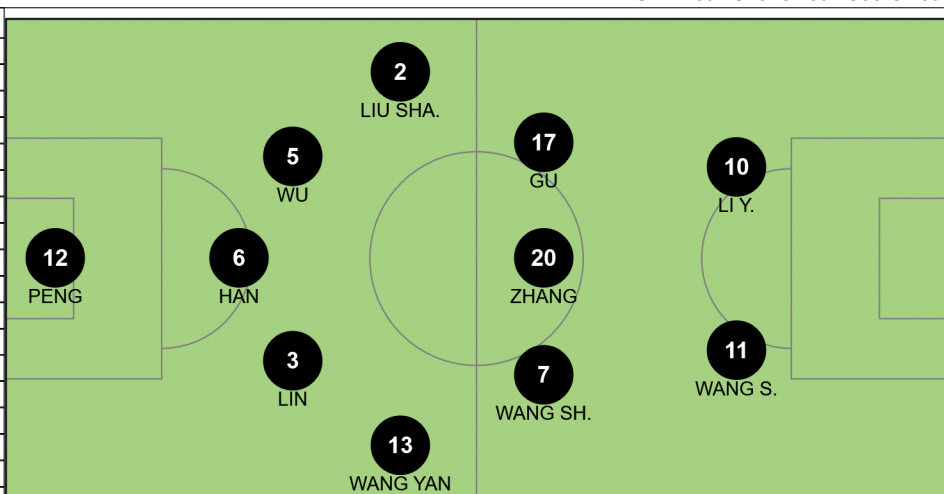

Matches played
08 Jun ESP - RSA 3:1 (0:1)

Group B	MP	W	D	L	GF	GA	GD	FPP	Pts
Germany	2	2	0	0	2	0	+2	-2	6
Spain	2	1	0	1	3	2	+1	-1	3
China PR	1	0	0	1	0	1	-1	-4	0
South Africa	1	0	0	1	1	3	-2	-5	0

China PR (CHN) Shirt: red Shorts: red Socks: red

#	Name	Pos
12	PENG Shimeng	GK
2	LIU Shanshan X	DF
3	LIN Yuping	DF
5	WU Haiyan (C)	DF
6	HAN Peng	MF
7	WANG Shuang X	FW
10	LI Ying	FW
11	WANG Shanshan X	FW
13	WANG Yan	DF
17	GU Yasha	FW
20	ZHANG Rui	MF
Substitutes		
1	XU Huan	GK
4	LOU Jiahui	FW
8	LI Jiayue	DF
9	YANG Li X	FW
14	WANG Ying	DF
15	SONG Duan	FW
16	LI Wen	DF
18	BI Xiaolin	GK
19	TAN Ruyin	MF
21	YAO Wei	MF
22	LUO Guiping	MF
23	LIU Yanqiu	MF
Coach JIA Xiuquan (CHN)