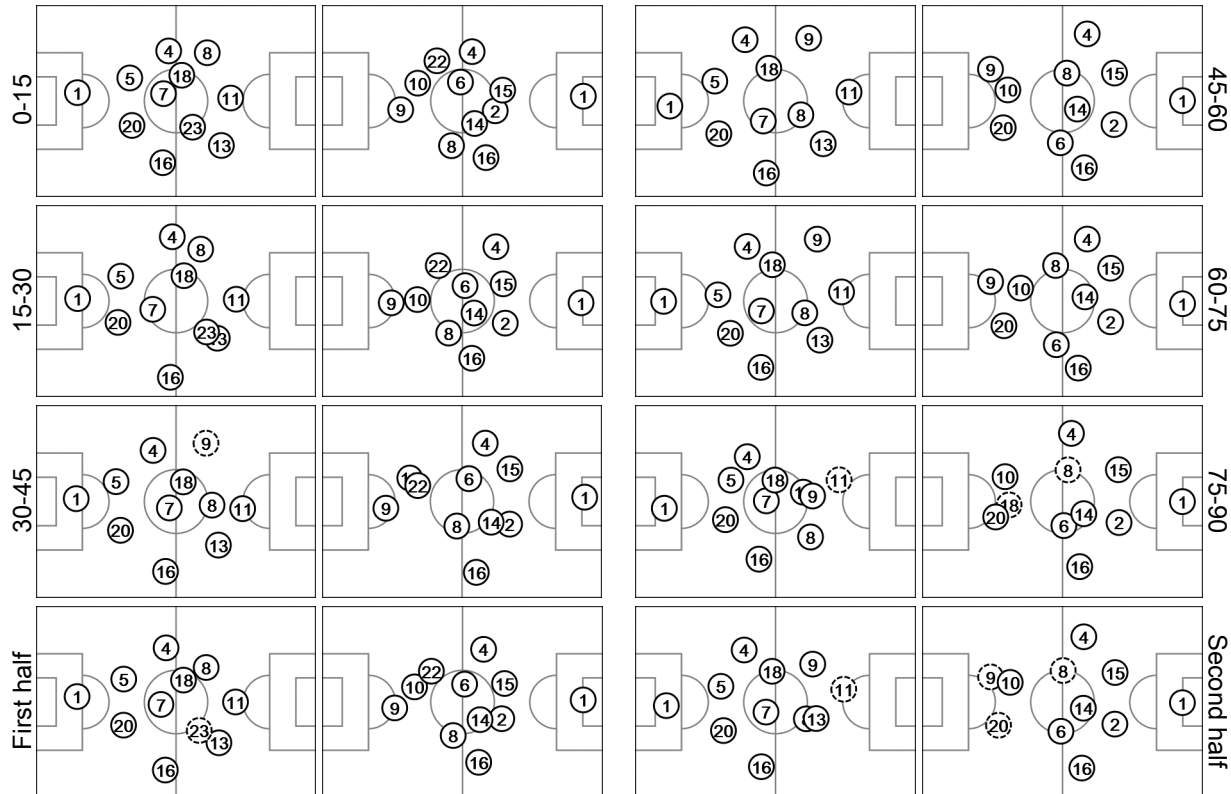

Actual Formation

Germany - Argentina 1 : 0 AET

64 13 JUL 2014 16:00 Rio De Janeiro / Estadio do Maracanã / BRA

31' ⌚ In 9 SCHUERRLE / Out 23 KRAMER
88' ⌚ In 19 GOETZE / Out 11 KLOSE
120' ⌚ In 17 MERTESACKER / Out 8 OEZIL

46' ⌚ In 20 AGUERO / Out 22 LAVEZZI
78' ⌚ In 18 PALACIO / Out 9 HIGUAIN
86' ⌚ In 5 GAGO / Out 8 PEREZ

Total time played 129'09"
60% - 46'28" Ball possession 40% - 30'45"
Actual formation
Direction of play --> <-- Direction of play

- NEUER 1
- HOEWEDES 4
- HUMMELS 5
- ⋈WEINSTEIGER 7
- OEZIL 8
- KLOSE 11
- MUELLER 13
- LAHM 16
- KROOS 18
- BOATENG 20
- KRAMER 23
- SCHUERRLE 9
- MERTESACKER 17
- GOETZE 19

- 1 ROMERO
- 2 GARAY
- 4 ZABALETA
- 6 BIGLIA
- 8 PEREZ
- 9 HIGUAIN
- 10 MESSI
- 14 MASCHERANO
- 15 DEMICHELI
- 16 ROJO
- 22 LAVEZZI
- 5 GAGO
- 18 PALACIO
- 20 AGUERO