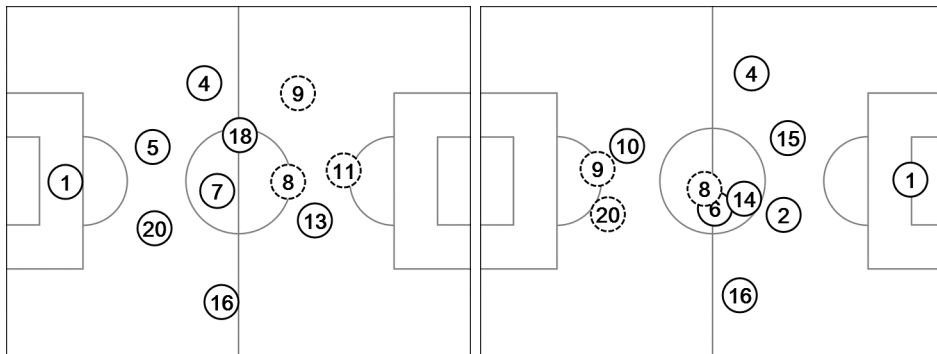

Actual Formation

Germany - Argentina 1 : 0 AET

64 13 JUL 2014 16:00 Rio De Janeiro / Estadio do Maracanã / BRA

31' ⌚ In 9 SCHUERRLE / Out 23 KRAMER
88' ⌚ In 19 GOETZE / Out 11 KLOSE
120' ⌚ In 17 MERTESACKER / Out 8 OEZIL

46' ⌚ In 20 AGUERO / Out 22 LAVEZZI
78' ⌚ In 18 PALACIO / Out 9 HIGUAIN
86' ⌚ In 5 GAGO / Out 8 PEREZ

Total time played 129'09"
60% - 46'28" Ball possession 40% - 30'45"
Actual formation
Direction of play --> <-- Direction of play

- NEUER 1
- HOEWEDES 4
- HUMMELS 5
- ⋈WEINSTEIGER 7
- OEZIL 8
- KLOSE 11
- MUELLER 13
- LAHM 16
- KROOS 18
- BOATENG 20
- KRAMER 23
- SCHUERRLE 9
- MERTESACKER 17
- GOETZE 19

- 1 ROMERO
- 2 GARAY
- 4 ZABALETA
- 6 BIGLIA
- 8 PEREZ
- 9 HIGUAIN
- 10 MESSI
- 14 MASCHERANO
- 15 DEMICHELI
- 16 ROJO
- 22 LAVEZZI
- 5 GAGO
- 18 PALACIO
- 20 AGUERO