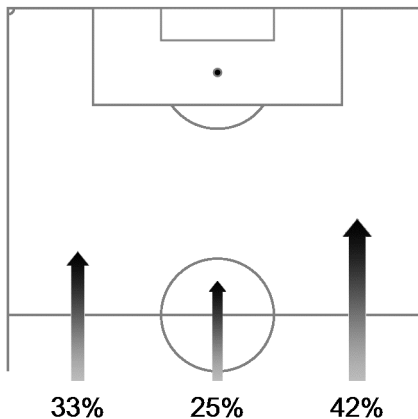

# 63 12 JUL 2014 17:00 Brasilia / Estadio Nacional / BRA

Netherlands

Ball possession heat map

Attack origin

#	Name	Time	Distance covered (metres)			Time spent			Sprints	Top speed	Activity time spent		
			Total	In Poss	Not in Poss	Opp. Half	Att. 3rd	Pen. Area			Low	Medium	High
1	CILLESSEN	94'59"	5,143	1,571	1,779				2	22.25	97%	2%	1%
2	VLAAR	97'18"	10,528	2,877	<b>4,572</b>	7%	3%		28	29.95	82%	9%	9%
3	DE VRIJ	97'18"	10,061	2,697	4,508	14%	3%	1%	32	27.79	82%	9%	9%
4	MARTINS INDI	97'18"	10,618	3,033	4,488	9%	1%		35	30.35	81%	9%	10%
5	BLIND	71'57"	8,344	2,529	3,384	22%	10%	1%	44	24.80	78%	9%	13%
8	DE GUZMAN	97'18"	<b>11,297</b>	3,422	4,566	42%	12%	2%	46	28.66	80%	10%	10%
9	VAN PERSIE	97'18"	10,449	3,288	3,568	71%	26%	5%	45	27.18	84%	7%	9%
11	ROBBEN	97'18"	10,252	3,341	3,631	66%	22%	2%	48	<b>32.15</b>	86%	6%	8%
15	KUYT	97'18"	11,145	3,175	4,554	34%	11%	2%	53	29.95	78%	10%	12%
16	CLASIE	92'01"	10,189	2,842	4,455	28%	4%		24	24.05	82%	9%	9%
20	WIJNALDUM	97'18"	10,954	3,353	4,494	37%	11%	2%	48	27.58	80%	10%	10%
7	JANMAAT	25'21"	3,221	1,028	1,210	29%	12%	1%	16	28.33	79%	8%	13%
13	VELTMAN	5'16"	596	196	247	26%	26%		2	17.03	80%	10%	10%
22	VORM	2'19"	147	15	35					11.34	91%	6%	3%

In Poss: Team in possession      Opp. Half: In opposing half      Bold values: top performing in the match  
 Not In Poss: Opposite team in possession      Att. 3rd: In attaching third  
 Pen. Area: In penalty area