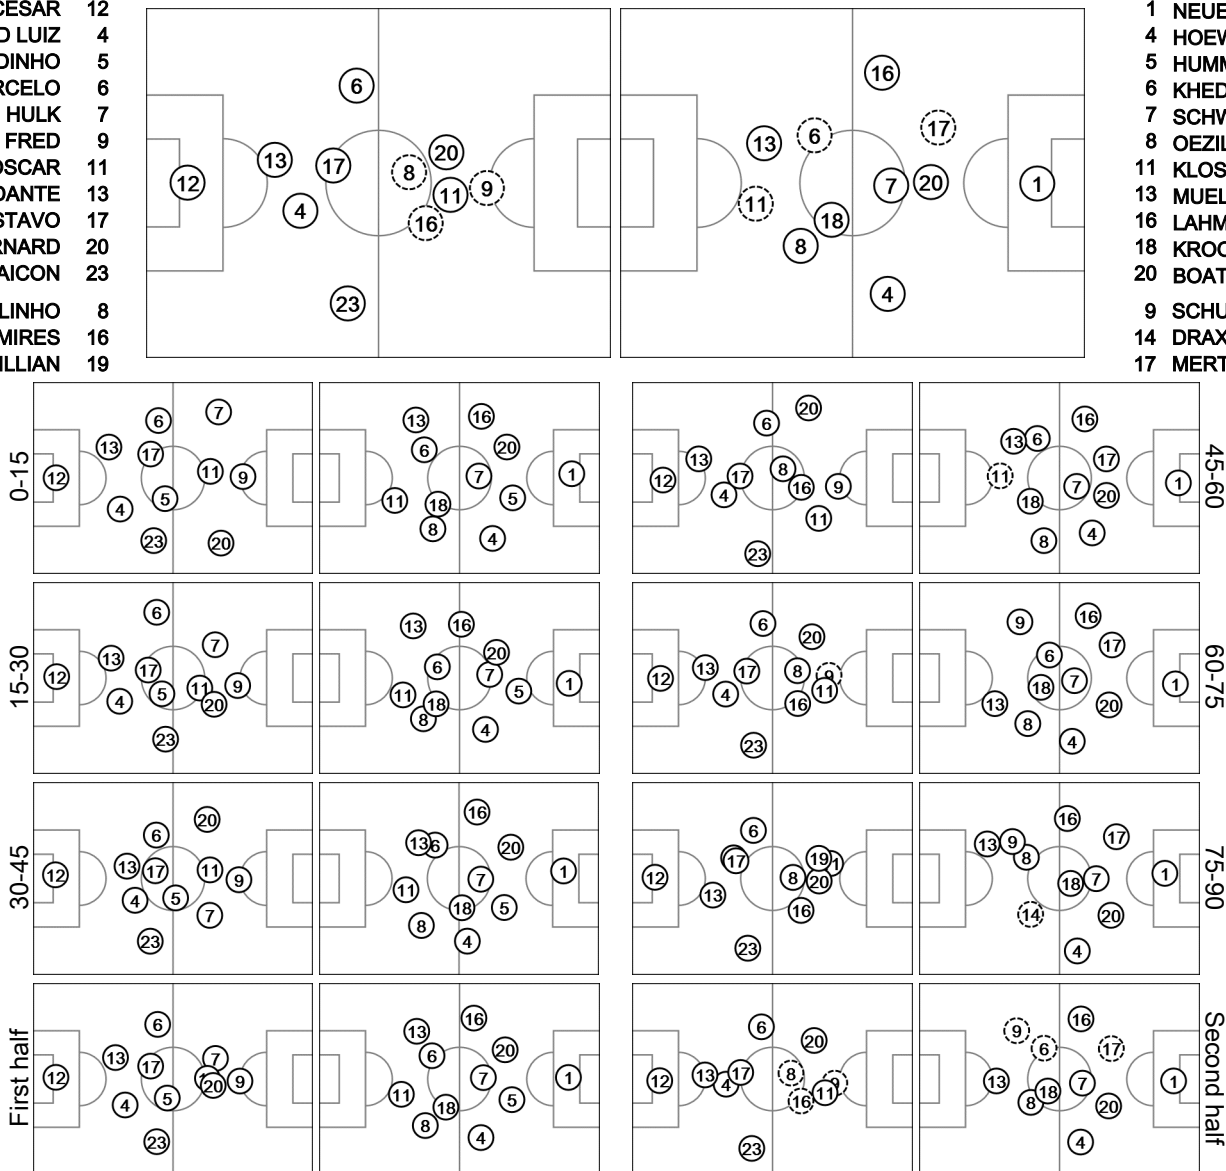

Actual Formation

Brazil - Germany 1:7 (0:5)

61 08 JUL 2014 17:00 Belo Horizonte / Estadio Mineirao / BRA

46' ⌚ In 8 PAULINHO / Out 5 FERNANDINHO
46' ⌚ In 16 RAMIRES / Out 7 HULK
69' ⌚ In 19 WILLIAN / Out 9 FRED

46' ⌚ In 17 MERTESACKER / Out 5 HUMMELS
58' ⌚ In 9 SCHUERRLE / Out 11 KLOSE
76' ⌚ In 14 DRAXLER / Out 6 KHEDIRA

Total time played 92'59"
52% - 32'05" Ball possession 48% - 30'12"
Actual formation
Direction of play --> <-- Direction of play

- JULIO CESAR 12
- DAVID LUIZ 4
- FERNANDINHO 5
- MARCELO 6
- HULK 7
- FRED 9
- OSCAR 11
- DANTE 13
- LUIZ GUSTAVO 17
- BERNARD 20
- MAICON 23
- PAULINHO 8
- RAMIRES 16
- WILLIAN 19

- 1 NEUER
- 4 HOEWEDES
- 5 HUMMELS
- 6 KHEDIRA
- 7 SCHWEINSTEIGI
- 8 OEZIL
- 11 KLOSE
- 13 MUELLER
- 16 LAHM
- 18 KROOS
- 20 BOATENG
- 9 SCHUERRLE
- 14 DRAXLER
- 17 MERTESACKER