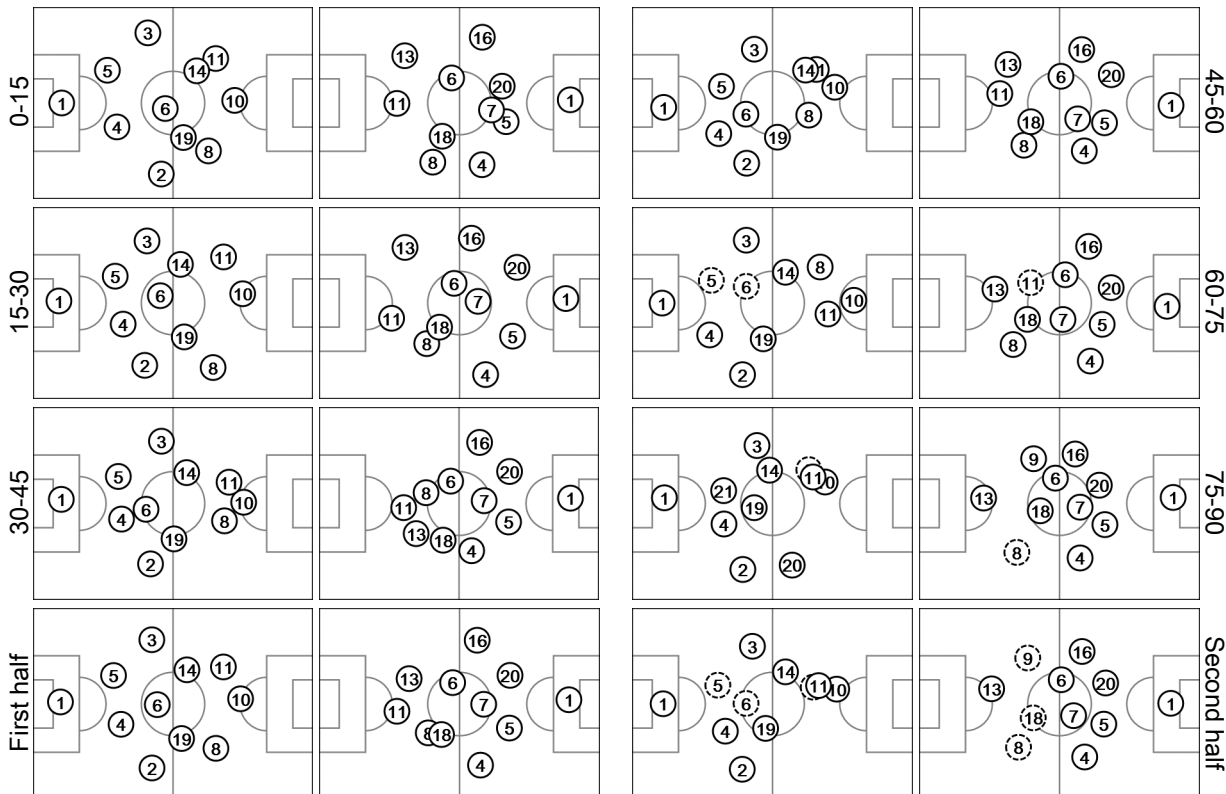

- 1 NEUER
- 4 HOEWEDES
- 5 HUMMELS
- 6 KHEDIRA
- 7 SCHWEINSTEIGER
- 8 OEZIL
- 11 KLOSE
- 13 MUELLER
- 16 LAHM
- 18 KROOS
- 20 BOATENG
- 9 SCHUERRLE
- 19 GOETZE
- 23 KRAMER