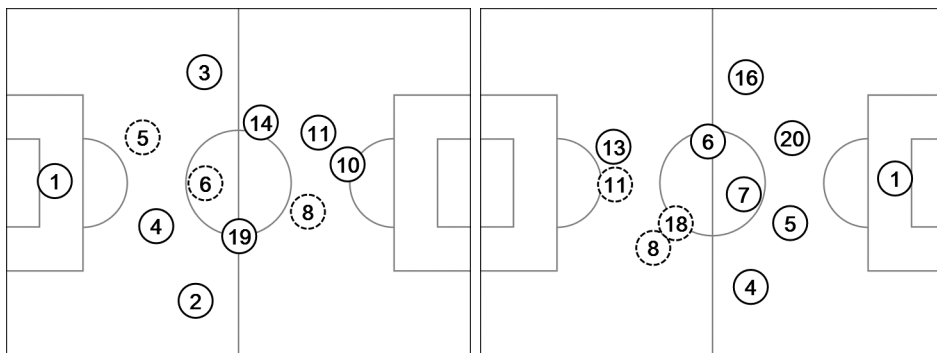

Total time played 95'34"  
 50% - 27'36" Ball possession 50% - 27'44"  
 Actual formation  
 Direction of play --> <-- Direction of play

- LLORIS 1
- DEBUCHY 2
- EVRA 3
- VARANE 4
- SAKHO 5
- CABAYE 6
- VALBUENA 8
- BENZEMA 10
- GRIEZMANN 11
- MATUIDI 14
- POGBA 19
- GIROUD 9
- REMY 20
- KOSCIELNY 21