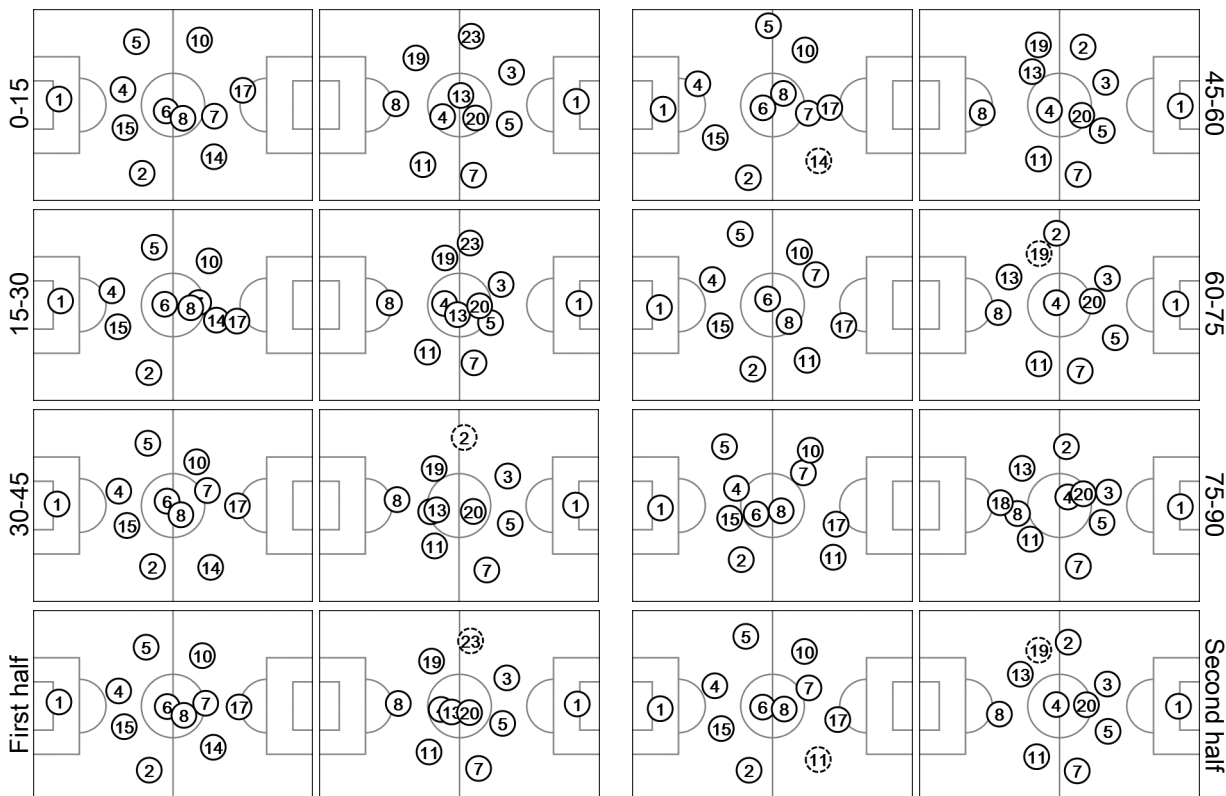

- 1 HOWARD
- 3 GONZALEZ
- 4 BRADLEY
- 5 BESLER
- 7 BEASLEY
- 8 DEMPSEY
- 11 BEDOYA
- 13 JONES
- 19 ZUSI
- 20 CAMERON
- 23 JOHNSON
- 2 YEDLIN
- 16 GREEN
- 18 WONDOLOWSKI