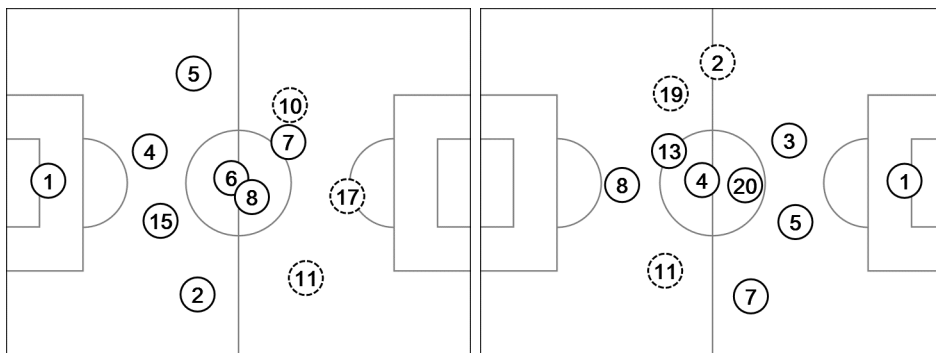

Round of 16

Belgium - USA 2 : 1 AET

56 01 JUL 2014 17:00 Salvador / Arena Fonte Nova / BRA

60' ⌚ In 11 MIRALLAS / Out 14 MERTENS
91' ⌚ In 9 LUKAKU / Out 17 ORIGI
111' ⌚ In 22 CHADLI / Out 10 E. HAZARD

32' ⌚ In 2 YEDLIN / Out 23 JOHNSON
72' ⌚ In 18 WONDOLOWSKI / Out 19 ZUSI
105+2' ⌚ In 16 GREEN / Out 11 BEDOYA

Total time played 129'19"
48% - 36'32" Ball possession 52% - 40'08"
Actual formation
Direction of play --> <-- Direction of play

- COURTOIS 1
- ALDERWEIRELD 2
- KOMPANY 4
- VERTONGHEN 5
- WITSEL 6
- DE BRUYNE 7
- FELLAINI 8
- E. HAZARD 10
- MERTENS 14
- VAN BUYTEN 15
- ORIGI 17
- LUKAKU 9
- MIRALLAS 11
- CHADLI 22