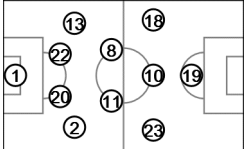

7 DI MARIA
12,595 m / 130'01"

16 ROJO
12,272 m / 108'55"

6 BIGLIA
2,129 m / 20'00"

2 GARAY
12,850 m / 130'01"

9 HIGUAIN
13,519 m / 130'01"

17 F. FERNANDEZ
12,512 m / 130'01"

18 PALACIO
6,494 m / 56'28"

4 ZABALETA
12,991 m / 130'01"

10 MESSI
10,701 m / 130'01"

22 LAVEZZI
8,253 m / 73'33"

23 BASANTA
2,386 m / 21'06"

5 GAGO
11,616 m / 110'02"

14 MASCHERANO
13,257 m / 130'01"

Switzerland

Tactical line-up

Direction of play →

Actual formation

1 BENAGLIO
7,149 m / 130'01"

11 BEHRAMI
14,079 m / 130'01"

20 DJOUROU
12,290 m / 130'01"

9 SEFEROVIC
5,409 m / 48'16"

2 LICHTSTEINER
14,483 m / 130'01"

13 RODRIGUEZ
12,285 m / 130'01"

22 SCHAER
12,348 m / 130'01"

15 DZEMALI
1,173 m / 12'15"

8 INLER
14,464 m / 130'01"

18 MEHMEDI
13,554 m / 117'46"

23 SHAQIRI
14,583 m / 130'01"

16 FERNANDES
8,086 m / 64'35"

10 XHAKA
8,326 m / 65'26"

19 DRMIC
8,977 m / 81'45"

Actual formation: average player positions