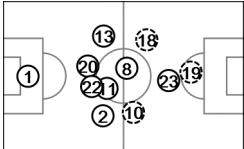

7 DI MARIA
12,595 m / 130'01"

16 ROJO
12,272 m / 108'55"

6 BIGLIA
2,129 m / 20'00"

2 GARAY
12,850 m / 130'01"

9 HIGUAIN
13,519 m / 130'01"

17 F. FERNANDEZ
12,512 m / 130'01"

18 PALACIO
6,494 m / 56'28"

4 ZABALETA
12,991 m / 130'01"

10 MESSI
10,701 m / 130'01"

22 LAVEZZI
8,253 m / 73'33"

23 BASANTA
2,386 m / 21'06"

5 GAGO
11,616 m / 110'02"

14 MASCHERANO
13,257 m / 130'01"

Switzerland

Tactical line-up

Direction of play →

Actual formation

1 BENAGLIO
7,149 m / 130'01"

11 BEHRAMI
14,079 m / 130'01"

20 DJOUROU
12,290 m / 130'01"

9 SEFEROVIC
5,409 m / 48'16"

2 LICHTSTEINER
14,483 m / 130'01"

13 RODRIGUEZ
12,285 m / 130'01"

22 SCHAER
12,348 m / 130'01"

15 DZEMALI
1,173 m / 12'15"

8 INLER
14,464 m / 130'01"

18 MEHMEDI
13,554 m / 117'46"

23 SHAQIRI
14,583 m / 130'01"

16 FERNANDES
8,086 m / 64'35"

10 XHAKA
8,326 m / 65'26"

19 DRMIC
8,977 m / 81'45"

Actual formation: average player positions