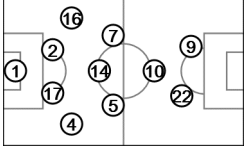

Round of 16

Argentina - Switzerland 1 : 0 AET

55 01 JUL 2014 13:00 Sao Paulo / Arena De Sao Paulo / BRA

Argentina

Tactical line-up

Direction of play →

Actual formation

1 ROMERO
3,691 m / 130'01"

7 DI MARIA
12,595 m / 130'01"

16 ROJO
12,272 m / 108'55"

6 BIGLIA
2,129 m / 20'00"

2 GARAY
12,850 m / 130'01"

9 HIGUAIN
13,519 m / 130'01"

17 F. FERNANDEZ
12,512 m / 130'01"

18 PALACIO
6,494 m / 56'28"

4 ZABALETA
12,991 m / 130'01"

10 MESSI
10,701 m / 130'01"

22 LAVEZZI
8,253 m / 73'33"

23 BASANTA
2,386 m / 21'06"

5 GAGO
11,616 m / 110'02"

14 MASCHERANO
13,257 m / 130'01"

Switzerland

Tactical line-up

Direction of play →

15 DZEMALI
1,173 m / 12'15"

8 INLER
14,464 m / 130'01"

18 MEHMEDI
13,554 m / 117'46"

23 SHAQIRI
14,583 m / 130'01"

16 FERNANDES
8,086 m / 64'35"

10 XHAKA
8,326 m / 65'26"

19 DRMIC
8,977 m / 81'45"

Actual formation: average player positions