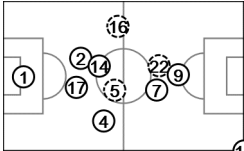

Round of 16

Argentina - Switzerland 1 : 0 AET

55 01 JUL 2014 13:00 Sao Paulo / Arena De Sao Paulo / BRA

Argentina

Tactical line-up

Direction of play →

Actual formation

1 ROMERO
3,691 m / 130'01"

7 DI MARIA
12,595 m / 130'01"

16 ROJO
12,272 m / 108'55"

6 BIGLIA
2,129 m / 20'00"

2 GARAY
12,850 m / 130'01"

9 HIGUAIN
13,519 m / 130'01"

17 F. FERNANDEZ
12,512 m / 130'01"

18 PALACIO
6,494 m / 56'28"

4 ZABALETA
12,991 m / 130'01"

10 MESSI
10,701 m / 130'01"

22 LAVEZZI
8,253 m / 73'33"

23 BASANTA
2,386 m / 21'06"

5 GAGO
11,616 m / 110'02"

14 MASCHERANO
13,257 m / 130'01"

Switzerland

Tactical line-up

Direction of play →

15 DZEMALI
1,173 m / 12'15"

8 INLER
14,464 m / 130'01"

18 MEHMEDI
13,554 m / 117'46"

23 SHAQIRI
14,583 m / 130'01"

16 FERNANDES
8,086 m / 64'35"

10 XHAKA
8,326 m / 65'26"

19 DRMIC
8,977 m / 81'45"

Actual formation: average player positions