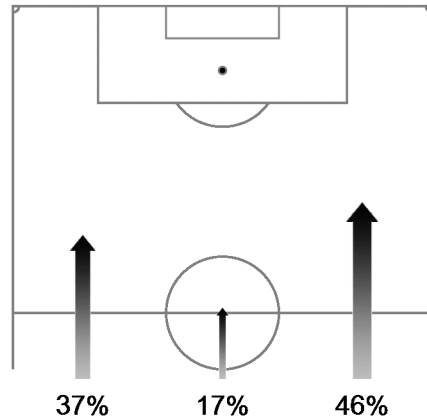

# 55 01 JUL 2014 13:00 Sao Paulo / Arena De Sao Paulo / BRA

Argentina

Ball possession heat map

Attacking direction →

Attack origin

#	Name	Time	Distance covered (metres)			Time spent			Sprints	Top speed	Activity time spent		
			Total	In Poss	Not in Poss	Opp. Half	Att. 3rd	Pen. Area			Low	Medium	High
1	ROMERO	130'01"	3,691	1,269	1,004	1%			2	24.30	99%		1%
2	GARAY	130'01"	12,850	4,889	3,761	25%	13%	6%	44	27.79	85%	8%	7%
4	ZABALETA	130'01"	12,991	5,595	3,698	40%	10%	1%	45	27.97	85%	7%	8%
5	GAGO	110'02"	11,616	4,950	3,427	48%	21%	3%	39	25.24	82%	8%	10%
7	DI MARIA	130'01"	12,595	5,304	3,526	71%	41%	3%	53	32.33	86%	6%	8%
9	HIGUAIN	130'01"	13,519	<b>5,745</b>	3,526	79%	54%	18%	57	<b>33.08</b>	86%	6%	8%
10	MESSI	130'01"	10,701	4,855	2,706	77%	43%	9%	31	27.58	91%	3%	6%
14	MASCHERANO	130'01"	13,257	5,486	4,047	41%	12%	1%	49	30.35	84%	8%	8%
16	ROJO	108'55"	12,272	5,116	3,507	48%	24%	10%	40	29.77	80%	9%	11%
17	F. FERNANDEZ	130'01"	12,512	4,609	3,574	24%	12%	7%	28	26.86	86%	7%	7%
22	LAVEZZI	73'33"	8,253	3,942	2,176	73%	45%	10%	42	27.04	82%	7%	11%
6	BIGLIA	20'00"	2,129	868	501	59%	28%	3%	9	24.44	82%	8%	10%
18	PALACIO	56'28"	6,494	2,384	1,971	67%	48%	19%	34	29.59	80%	7%	13%
23	BASANTA	21'06"	2,386	952	508	50%	30%	8%	9	24.80	80%	9%	11%

In Poss: Team in possession      Opp. Half: In opposing half      Bold values: top performing in the match  
 Not In Poss: Opposite team in possession      Att. 3rd: In attacking third  
 Pen. Area: In penalty area