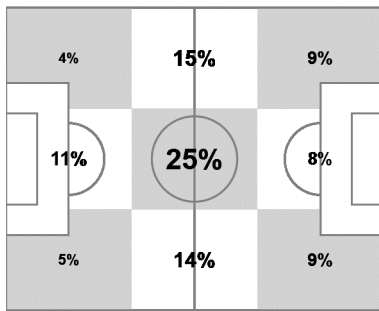

Team Tracking Statistics

Round of 16

Argentina - Switzerland 1 : 0 AET

# 55 01 JUL 2014 13:00 Sao Paulo / Arena De Sao Paulo / BRA

Argentina

Ball possession heat map

Attacking direction →

Attack origin

#	Name	Time	Distance covered (metres)			Time spent			Sprints	Top speed	Activity time spent		
			Total	In Poss	Not in Poss	Opp. Half	Att. 3rd	Pen. Area			Low	Medium	High
1	ROMERO	130'01"	3,691	1,269	1,004	1%			2	24.30	99%		1%
2	GARAY	130'01"	12,850	4,889	3,761	25%	13%	6%	44	27.79	85%	8%	7%
4	ZABALETA	130'01"	12,991	5,595	3,698	40%	10%	1%	45	27.97	85%	7%	8%
5	GAGO	110'02"	11,616	4,950	3,427	48%	21%	3%	39	25.24	82%	8%	10%
7	DI MARIA	130'01"	12,595	5,304	3,526	71%	41%	3%	53	32.33	86%	6%	8%
9	HIGUAIN	130'01"	13,519	<b>5,745</b>	3,526	79%	54%	18%	57	<b>33.08</b>	86%	6%	8%
10	MESSI	130'01"	10,701	4,855	2,706	77%	43%	9%	31	27.58	91%	3%	6%
14	MASCHERANO	130'01"	13,257	5,486	4,047	41%	12%	1%	49	30.35	84%	8%	8%
16	ROJO	108'55"	12,272	5,116	3,507	48%	24%	10%	40	29.77	80%	9%	11%
17	F. FERNANDEZ	130'01"	12,512	4,609	3,574	24%	12%	7%	28	26.86	86%	7%	7%
22	LAVEZZI	73'33"	8,253	3,942	2,176	73%	45%	10%	42	27.04	82%	7%	11%
6	BIGLIA	20'00"	2,129	868	501	59%	28%	3%	9	24.44	82%	8%	10%
18	PALACIO	56'28"	6,494	2,384	1,971	67%	48%	19%	34	29.59	80%	7%	13%
23	BASANTA	21'06"	2,386	952	508	50%	30%	8%	9	24.80	80%	9%	11%

In Poss: Team in possession      Opp. Half: In opposing half      Bold values: top performing in the match  
 Not In Poss: Opposite team in possession      Att. 3rd: In attacking third  
 Pen. Area: In penalty area