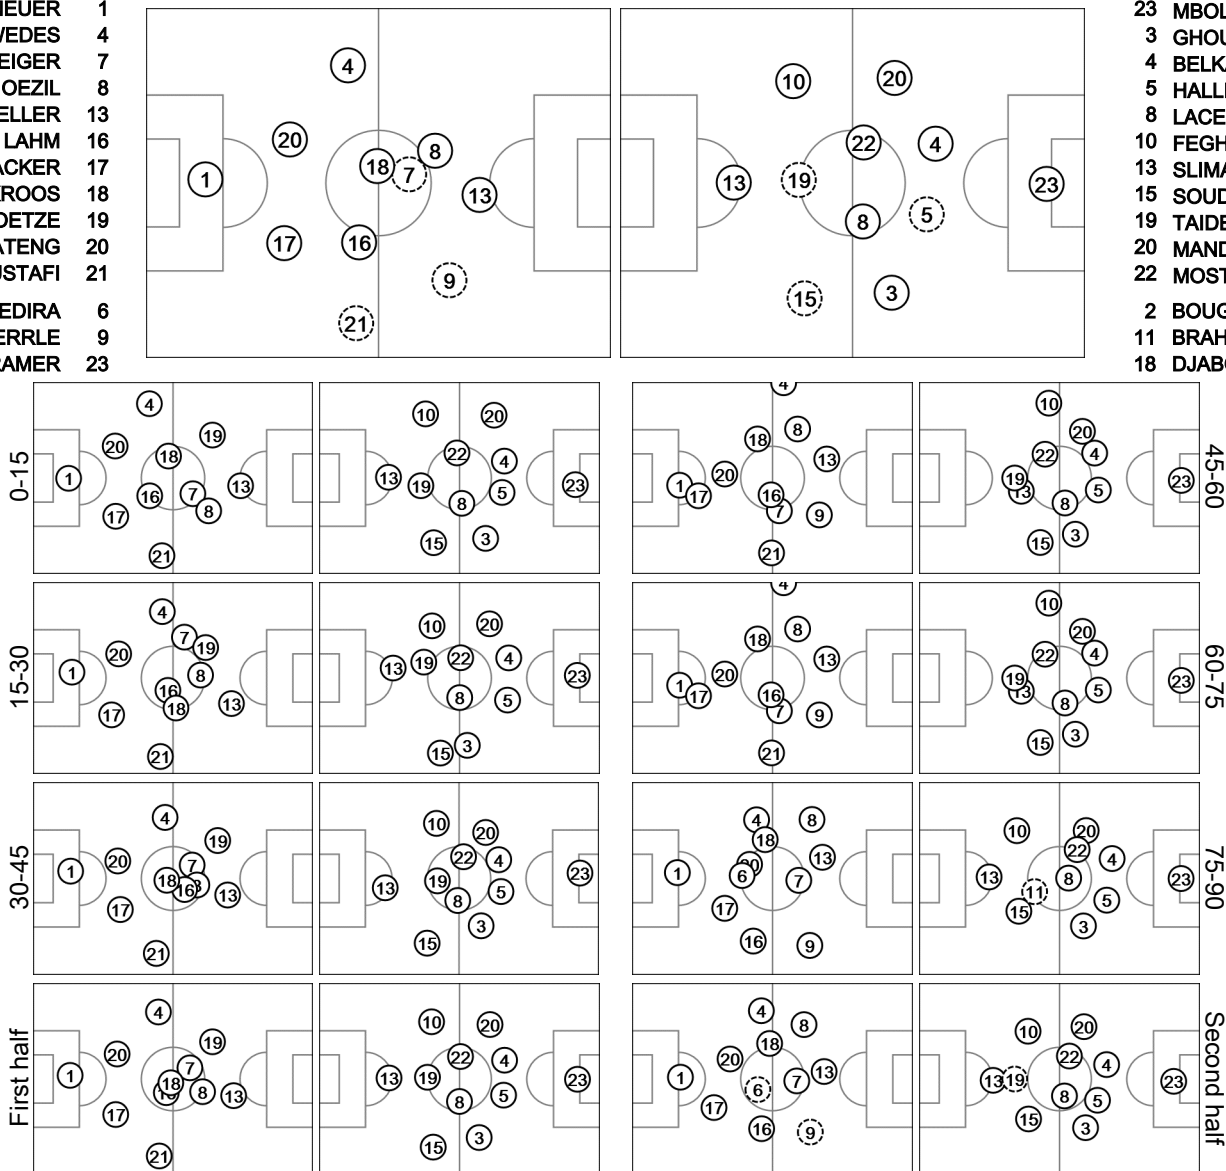

Round of 16

Actual Formation

Germany - Algeria 2 : 1 AET

54 30 JUN 2014 17:00 Porto Alegre / Estadio Beira-Rio / BRA

46' ⌚ In 9 SCHUERRLE / Out 19 GOETZE
 70' ⌚ In 6 KHEDIRA / Out 21 MUSTAFI
 109' ⌚ In 23 KRAMER / Out 7 SCHWEINSTEIGER

78' ⌚ In 11 BRAHIMI / Out 19 TAIDER
 97' ⌚ In 2 BOUGUERRA / Out 5 HALLICHE
 100' ⌚ In 18 DJABOU / Out 15 SOUDANI

Total time played 128'21"
 63% - 48'54" Ball possession 37% - 28'17"
 Actual formation
 Direction of play --> <-- Direction of play

- NEUER 1
- HOEWEDES 4
- SCHWEINSTEIGER 7
- OEZIL 8
- MUELLER 13
- LAHM 16
- MERTESACKER 17
- KROOS 18
- GOETZE 19
- BOATENG 20
- MUSTAFI 21
- KHEDIRA 6
- SCHUERRLE 9
- KRAMER 23

- 23 MBOLHI
- 3 GHOULAM
- 4 BELKALEM
- 5 HALLICHE
- 8 LACEN
- 10 FEGHOULI
- 13 SLIMANI
- 15 SOUDANI
- 19 TAIDER
- 20 MANDI
- 22 MOSTEFA
- 2 BOUGUERRA
- 11 BRAHIMI
- 18 DJABOU