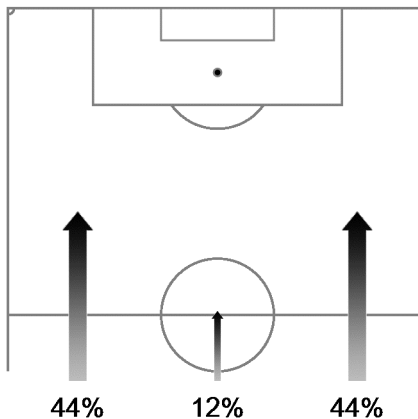

Team Tracking Statistics

Round of 16

Germany - Algeria 2 : 1 AET

54 30 JUN 2014 17:00 Porto Alegre / Estadio Beira-Rio / BRA

Algeria

Ball possession heat map

Attack origin

#	Name	Time	Distance covered (metres)			Time spent			Sprints	Top speed	Activity time spent		
			Total	In Poss	Not in Poss	Opp. Half	Att. 3rd	Pen. Area			Low	Medium	High
23	MBOLHI	128'21"	3,464	819	1,463				1	22.03	98%	1%	1%
3	GHOULAM	128'21"	11,103	2,810	4,879	18%	5%		48	29.56	82%	8%	10%
4	BELKALEM	128'21"	11,925	2,826	5,291	9%	3%	1%	39	27.04	84%	8%	8%
5	HALLICHE	102'00"	8,739	1,834	3,811	9%	5%	2%	17	26.32	83%	9%	8%
8	LACEN	128'21"	12,996	3,034	6,096	24%	6%	1%	56	26.64	75%	11%	14%
10	FEGHOULI	128'21"	12,341	3,123	5,178	42%	19%	2%	48	30.89	80%	9%	11%
13	SLIMANI	128'21"	11,143	2,807	4,474	57%	25%	7%	41	29.77	84%	7%	9%
15	SOUDANI	104'18"	9,917	2,227	4,181	38%	17%	4%	53	28.33	80%	8%	12%
19	TAIDER	78'27"	7,899	1,775	3,845	37%	15%	3%	21	25.70	68%	14%	18%
20	MANDI	128'21"	11,480	2,676	5,138	19%	4%	1%	38	25.96	81%	9%	10%
22	MOSTEFA	128'21"	11,988	2,763	5,336	24%	6%	1%	39	27.79	83%	8%	9%
2	BOUGUERRA	26'21"	3,073	988	1,299	14%	7%	2%	18	28.87	80%	8%	12%
11	BRAHIMI	49'54"	5,891	1,794	2,085	47%	18%	1%	28	26.68	77%	9%	14%
18	DJABOU	24'02"	2,573	1,007	968	60%	23%	3%	9	27.36	79%	10%	11%

In Poss: Team in possession Opp. Half: In opposing half Bold values: top performing in the match
 Not In Poss: Opposite team in possession Att. 3rd: In attacking third
 Pen. Area: In penalty area

FIFA does not vouch for the accuracy of technical statistics compiled in association with its competition results system partner.