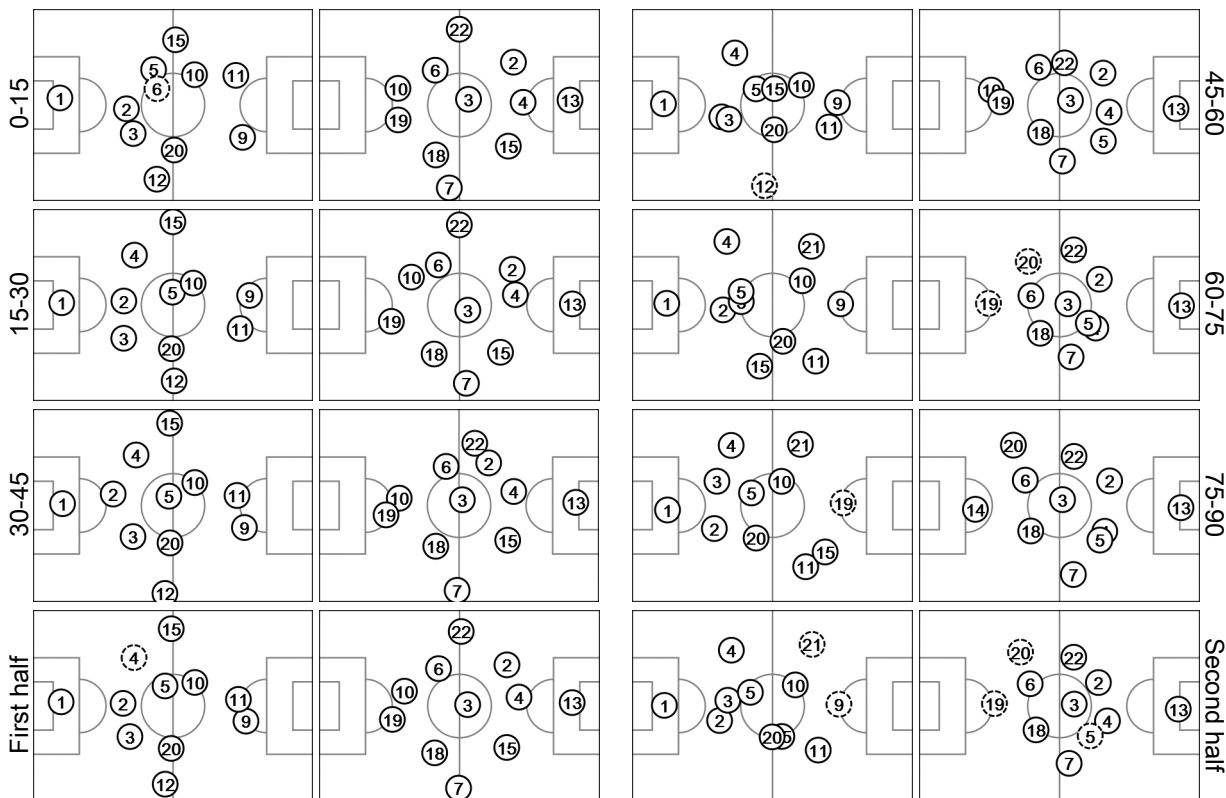

- 13 OCHOA
- 2 RODRIGUEZ
- 3 SALCIDO
- 4 MARQUEZ
- 6 H. HERRERA
- 7 LAYUN
- 10 DOS SANTOS
- 15 MORENO
- 18 GUARDADO
- 19 PERALTA
- 22 AGUILAR
- 5 REYES
- 14 HERNANDEZ
- 20 AQUINO