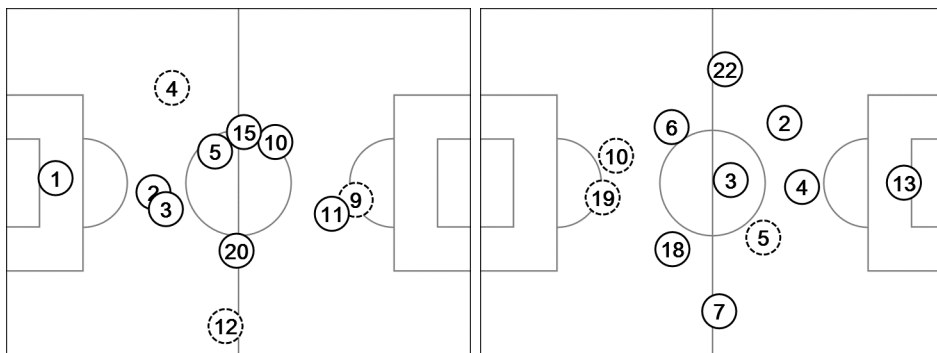

Actual Formation

Netherlands - Mexico 2 : 1 (0 : 0)

51 29 JUN 2014 13:00 Fortaleza / Estadio Castelao / BRA

9'[⌚] In 4 MARTINS INDI / Out 6 DE JONG
56'[⌚] In 21 DEPAY / Out 12 VERHAEGH
76'[⌚] In 19 HUNTELAAR / Out 9 VAN PERSIE

46'[⌚] In 5 REYES / Out 15 MORENO
61'[⌚] In 20 AQUINO / Out 10 DOS SANTOS
75'[⌚] In 14 HERNANDEZ / Out 19 PERALTA

Total time played 101'03"
55% - 31'10" Ball possession 45% - 25'50"
Actual formation
Direction of play --> <-- Direction of play

- CILLESSEN 1
- VLAAR 2
- DE VRIJ 3
- BLIND 5
- DE JONG 6
- VAN PERSIE 9
- SNEIJDER 10
- ROBBEN 11
- VERHAEGH 12
- KUYT 15
- WIJNALDUM 20
- MARTINS INDI 4
- HUNTELAAR 19
- DEPAY 21