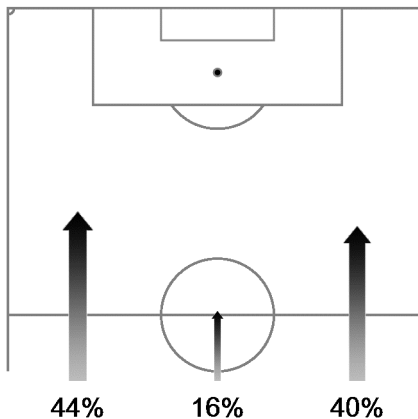

# 49 28 JUN 2014 13:00 Belo Horizonte / Estadio Mineirao / BRA

Brazil

Ball possession heat map

Attacking direction →

Attack origin

#	Name	Time	Distance covered (metres)			Time spent			Sprints	Top speed	Activity time spent		
			Total	In Poss	Not in Poss	Opp. Half	Att. 3rd	Pen. Area			Low	Medium	High
12	JULIO CESAR	128'54"	5,110	1,493	1,438				3	20.05	98%	1%	1%
2	ALVES	128'54"	13,780	4,426	5,065	34%	10%	2%	45	28.87	83%	9%	8%
3	SILVA	128'54"	10,758	3,004	3,986	17%	8%	4%	32	26.32	90%	5%	5%
4	DAVID LUIZ	128'54"	10,978	3,277	3,804	14%	8%	4%	32	25.02	89%	6%	5%
5	FERNANDINHO	73'59"	8,599	2,634	3,265	43%	18%	5%	28	30.49	77%	10%	13%
6	MARCELO	128'54"	12,821	4,301	4,511	37%	13%	1%	40	27.36	85%	7%	8%
7	HULK	128'54"	12,179	3,983	4,443	57%	31%	3%	56	28.12	86%	6%	8%
9	FRED	65'15"	6,622	2,031	2,229	74%	43%	17%	21	25.78	85%	6%	9%
10	NEYMAR	128'54"	13,581	4,637	4,766	76%	40%	7%	55	<b>31.79</b>	83%	8%	9%
11	OSCAR	111'54"	12,363	3,929	4,763	58%	29%	5%	40	27.79	81%	9%	10%
17	LUIZ GUSTAVO	128'54"	14,513	4,336	<b>5,371</b>	36%	14%	6%	51	27.22	82%	8%	10%
16	RAMIRES	54'56"	6,523	2,281	2,284	52%	21%	4%	22	29.41	78%	10%	12%
19	WILLIAN	17'00"	1,945	862	457	81%	48%	7%	14	25.42	78%	8%	14%
21	JO	63'39"	6,551	2,190	2,228	80%	43%	11%	13	27.58	84%	7%	9%

In Poss: Team in possession      Opp. Half: In opposing half      Bold values: top performing in the match  
 Not In Poss: Opposite team in possession      Att. 3rd: In attacking third  
 Pen. Area: In penalty area