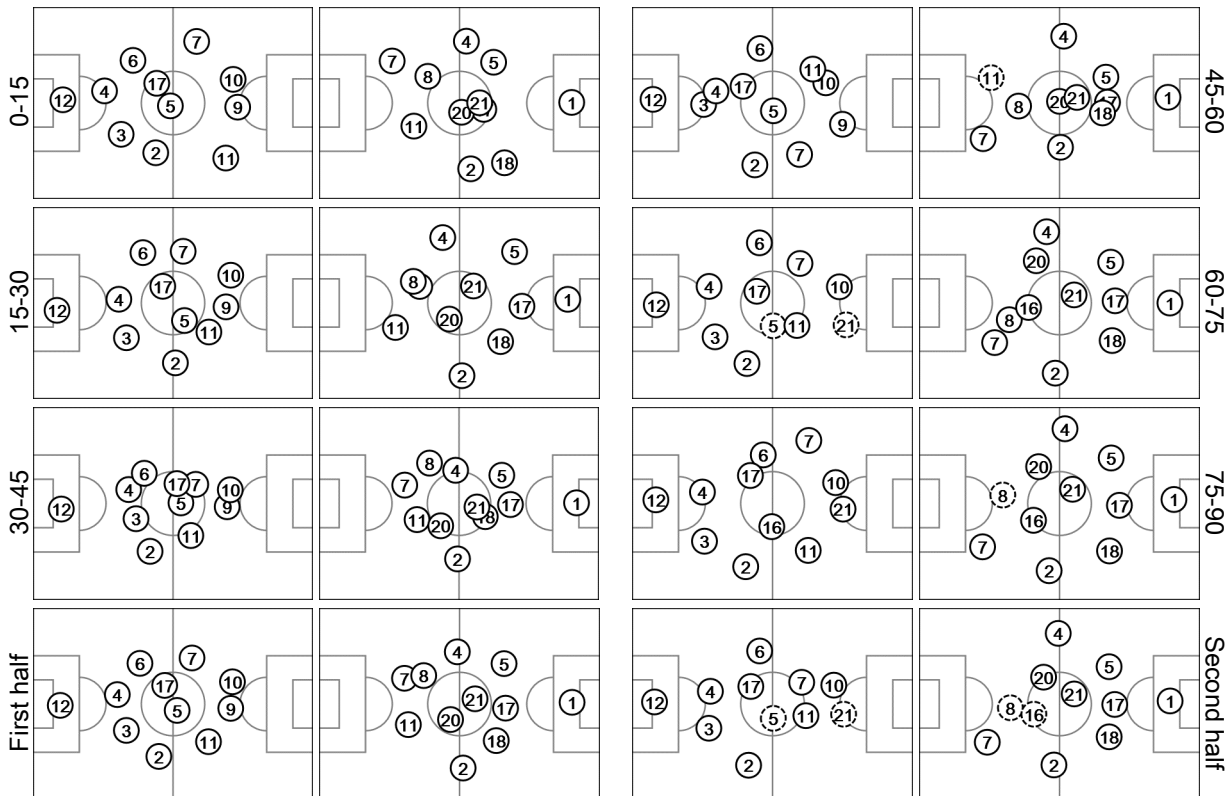

Round of 16

Actual Formation

Brazil - Chile 1 : 1 AET (1 : 1, 1 : 1) 3 : 2 PSO

49 28 JUN 2014 13:00 Belo Horizonte / Estadio Mineirao / BRA

64' In 21 JO / Out 9 FRED
 72' In 16 RAMIRES / Out 5 FERNANDINHO
 106' In 19 WILLIAN / Out 11 OSCAR

57' In 16 GUTIERREZ / Out 11 VARGAS
 87' In 9 PINILLA / Out 8 VIDAL
 108' In 13 ROJAS / Out 17 MEDEL

Total time played 128'54"
49% - 34'59" **Ball possession** **51% - 36'54"**
Actual formation
 Direction of play --> <-- Direction of play

- JULIO CESAR 12
- ALVES 2
- SILVA 3
- DAVID LUIZ 4
- FERNANDINHO 5
- MARCELO 6
- HULK 7
- FRED 9
- NEYMAR 10
- OSCAR 11
- LUIZ GUSTAVO 17
- RAMIRES 16
- WILLIAN 19
- JO 21

- 1 BRAVO
- 2 MENA
- 4 ISLA
- 5 SILVA
- 7 SANCHEZ
- 8 VIDAL
- 11 VARGAS
- 17 MEDEL
- 18 JARA
- 20 ARANGUIZ
- 21 DIAZ
- 9 PINILLA
- 13 ROJAS
- 16 GUTIERREZ