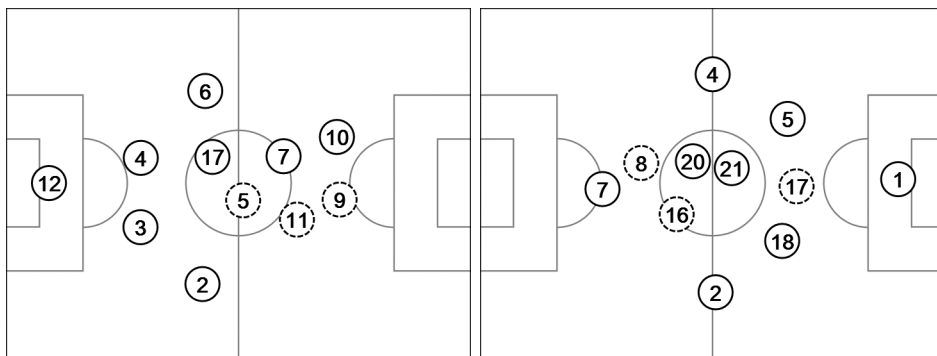

Actual Formation

Brazil - Chile 1 : 1 AET (1 : 1, 1 : 1) 3 : 2 PSO

49 28 JUN 2014 13:00 Belo Horizonte / Estadio Mineirao / BRA

64' In 21 JO / Out 9 FRED
72' In 16 RAMIRES / Out 5 FERNANDINHO
106' In 19 WILLIAN / Out 11 OSCAR

57' In 16 GUTIERREZ / Out 11 VARGAS
87' In 9 PINILLA / Out 8 VIDAL
108' In 13 ROJAS / Out 17 MEDEL

Total time played 128'54"
49% - 34'59"   **Ball possession**   **51% - 36'54"**
Actual formation
Direction of play --> <-- Direction of play

- JULIO CESAR 12
- ALVES 2
- SILVA 3
- DAVID LUIZ 4
- FERNANDINHO 5
- MARCELO 6
- HULK 7
- FRED 9
- NEYMAR 10
- OSCAR 11
- LUIZ GUSTAVO 17
- RAMIRES 16
- WILLIAN 19
- JO 21

- 1 BRAVO
- 2 MENA
- 4 ISLA
- 5 SILVA
- 7 SANCHEZ
- 8 VIDAL
- 11 VARGAS
- 17 MEDEL
- 18 JARA
- 20 ARANGUIZ
- 21 DIAZ
- 9 PINILLA
- 13 ROJAS
- 16 GUTIERREZ