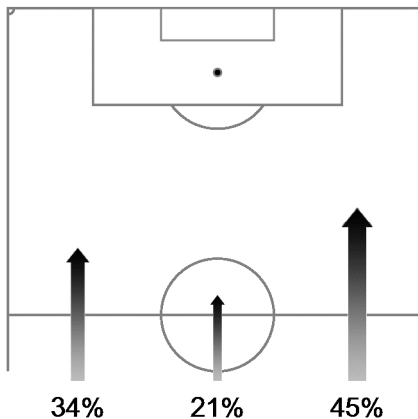

Team Tracking Statistics

Group G

USA - Germany 0 : 1 (0 : 0)

45 26 JUN 2014 13:00 Recife / Arena Pernambuco / BRA

Germany

Ball possession heat map

Attacking direction →

Attack origin

#	Name	Time	Distance covered (metres)			Time spent			Sprints	Top speed	Activity time spent		
			Total	In Poss	Not in Poss	Opp. Half	Att. 3rd	Pen. Area			Low	Medium	High
1	NEUER	95'03"	4,814	1,847	1,502				9	20.27	96%	2%	2%
4	HOEWEDES	95'03"	10,823	4,874	3,306	46%	16%	3%	31	29.59	82%	8%	10%
5	HUMMELS	95'03"	9,991	4,262	3,193	25%	4%	2%	29	27.04	85%	8%	7%
7	SCHWEINSTEIGER	76'43"	9,640	4,394	3,008	67%	27%	1%	25	29.20	75%	12%	13%
8	OEZIL	89'26"	10,049	4,856	2,769	73%	41%	6%	52	31.43	82%	7%	11%
10	PODOLSKI	46'02"	5,341	2,380	1,819	71%	41%	4%	22	24.12	81%	9%	10%
13	MUELLER	95'03"	11,062	5,229	3,055	83%	53%	9%	38	29.20	81%	9%	10%
16	LAHM	95'03"	11,694	5,666	3,532	49%	14%		21	25.96	75%	13%	12%
17	MERTESACKER	95'03"	9,616	3,967	3,036	25%	5%	2%	16	24.66	86%	7%	7%
18	KROOS	95'03"	11,055	5,184	3,312	57%	18%	1%	22	28.12	80%	11%	9%
20	BOATENG	95'03"	10,481	4,697	3,114	50%	20%	1%	32	29.05	81%	10%	9%
9	SCHUERRLE	5'37"	653	411	140	71%	20%	4%	5	29.95	79%	9%	12%
11	KLOSE	49'01"	5,114	2,460	1,322	79%	45%	10%	18	29.02	84%	8%	8%
19	GOETZE	18'20"	2,458	1,317	607	63%	26%	8%	13	27.58	72%	11%	17%

In Poss: Team in possession Opp. Half: In opposing half Bold values: top performing in the match
 Not In Poss: Opposite team in possession Att. 3rd: In attacking third
 Pen. Area: In penalty area

FIFA does not vouch for the accuracy of technical statistics compiled in association with its competition results system partner.