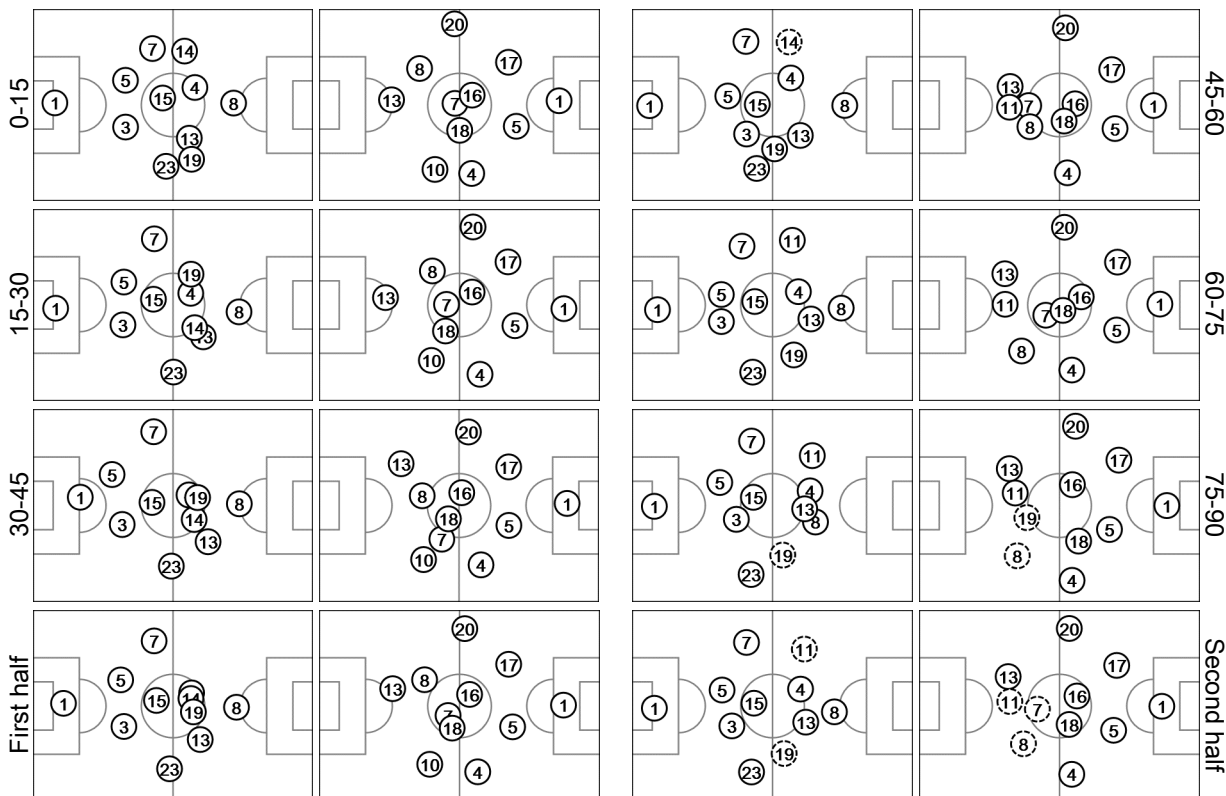

- 1 NEUER
- 4 HOEWEDES
- 5 HUMMELS
- 7 SCHWEINSTEIGER
- 8 OEZIL
- 10 PODOLSKI
- 13 MUELLER
- 16 LAHM
- 17 MERTESACKER
- 18 KROOS
- 20 BOATENG
- 9 SCHUERRLE
- 11 KLOSE
- 19 GOETZE