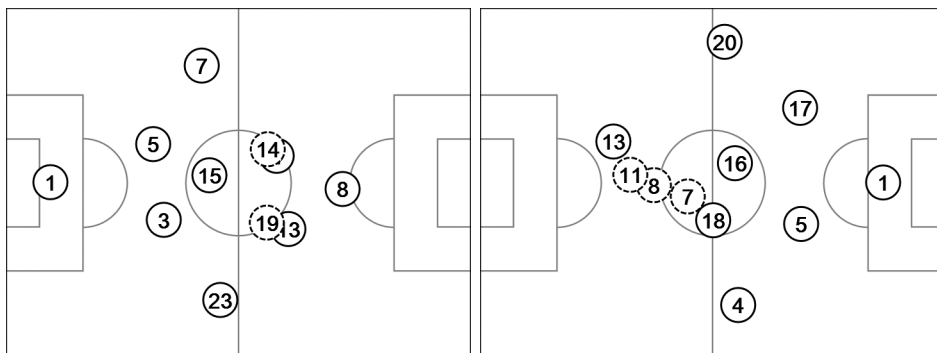

Total time played 95'03"  
37% - 23'06" Ball possession 63% - 40'09"  
Actual formation  
Direction of play --> <-- Direction of play

- HOWARD 1
- GONZALEZ 3
- BRADLEY 4
- BESLER 5
- BEASLEY 7
- DEMPSEY 8
- JONES 13
- DAVIS 14
- BECKERMAN 15
- ZUSI 19
- JOHNSON 23
- YEDLIN 2
- BEDOYA 11