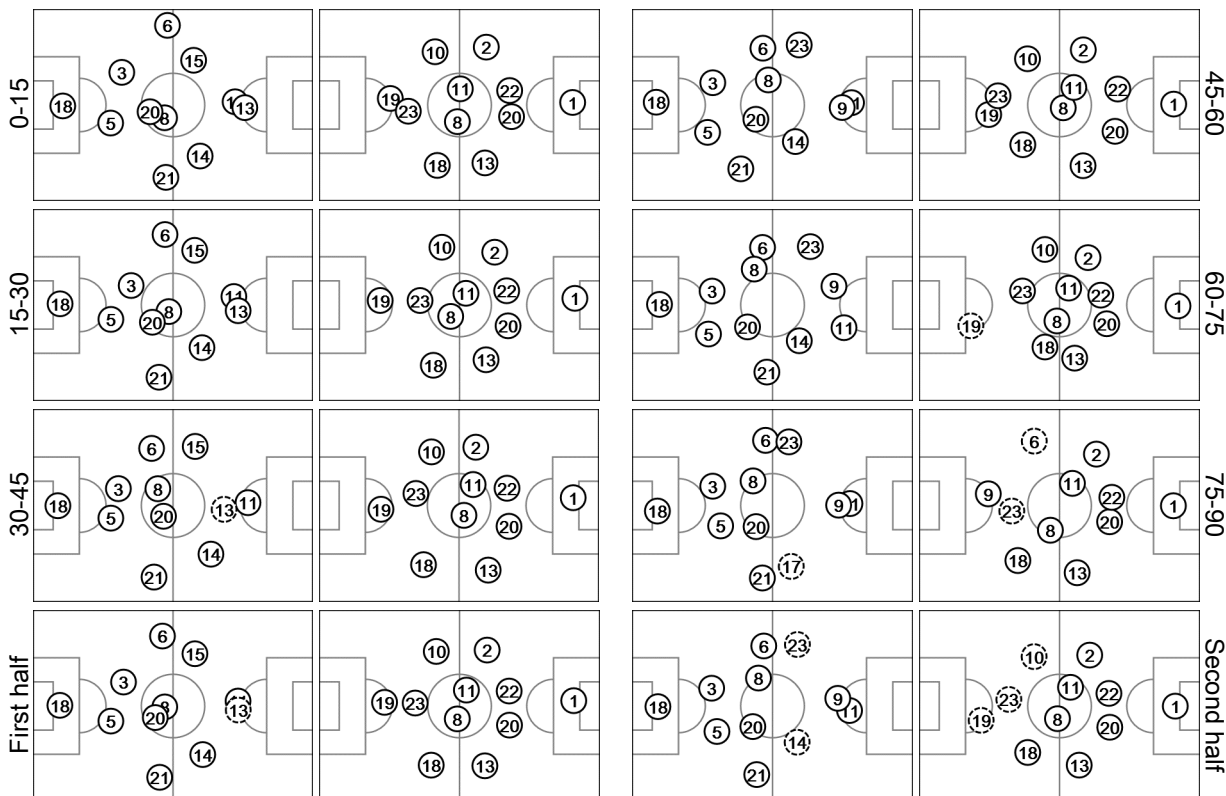

- 1 BENAGLIO
- 2 LICHTSTEINER
- 8 INLER
- 10 XHAKA
- 11 BEHRAMI
- 13 RODRIGUEZ
- 18 MEHMEDI
- 19 DRMIC
- 20 DJOUROU
- 22 SCHAEER
- 23 SHAQIRI
- 6 LANG
- 9 SEFEROVIC
- 15 DZEMAILI