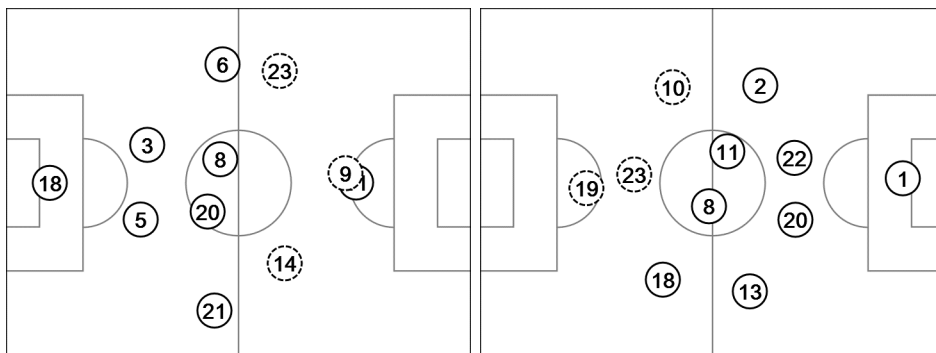

Actual Formation

Honduras - Switzerland 0 : 3 (0 : 2)

41 25 JUN 2014 16:00 Manaus / Arena Amazonia / BRA

40' ⌚ In 9 J. PALACIOS / Out 13 COSTLY
46' ⌚ In 23 M. CHAVEZ / Out 15 ESPINOZA
77' ⌚ In 17 NAJAR / Out 14 B. GARCIA

73' ⌚ In 9 SEFEROVIC / Out 19 DRMIC
77' ⌚ In 6 LANG / Out 10 XHAKA
87' ⌚ In 15 DZEMAILI / Out 23 SHAQIRI

Total time played 94'58"
60% - 34'20" Ball possession 40% - 22'45"
Actual formation
Direction of play --> <-- Direction of play

- VALLADARES 18
- FIGUEROA 3
- BERNARDEZ 5
- J. C. GARCIA 6
- W. PALACIOS 8
- BENGTSON 11
- COSTLY 13
- B. GARCIA 14
- ESPINOZA 15
- CLAROS 20
- BECKELES 21
- J. PALACIOS 9
- NAJAR 17
- M. CHAVEZ 23