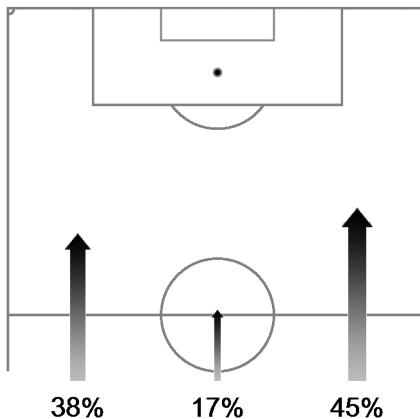

Team Tracking Statistics

Group F

Nigeria - Argentina 2 : 3 (1 : 2)

43 25 JUN 2014 13:00 Porto Alegre / Estadio Beira-Rio / BRA

Argentina

Ball possession heat map

Attacking direction →

Attack origin

#	Name	Time	Distance covered (metres)			Time spent			Sprints	Top speed	Activity time spent		
			Total	In Poss	Not in Poss	Opp. Half	Att. 3rd	Pen. Area			Low	Medium	High
1	ROMERO	96'11"	2,946	1,059	990				2	22.46	99%		1%
2	GARAY	96'11"	9,647	3,550	3,387	22%	15%	10%	25	26.46	85%	8%	7%
4	ZABALETA	96'11"	8,977	3,499	3,213	29%	5%	1%	32	26.86	86%	7%	7%
5	GAGO	96'11"	10,369	4,159	3,683	46%	14%	1%	27	27.00	80%	8%	12%
7	DI MARIA	96'11"	9,703	4,069	3,181	61%	32%	2%	39	32.87	84%	7%	9%
9	HIGUAIN	92'33"	9,735	4,152	2,870	78%	49%	19%	47	30.13	85%	6%	9%
10	MESSI	64'52"	5,921	2,567	1,635	78%	45%	7%	24	29.59	88%	5%	7%
14	MASCHERANO	96'11"	9,728	3,658	3,608	39%	5%		26	29.41	84%	8%	8%
16	ROJO	96'11"	10,562	4,057	3,634	40%	20%	11%	39	28.66	82%	8%	10%
17	F. FERNANDEZ	96'11"	9,397	3,507	3,334	18%	9%	6%	21	27.79	85%	8%	7%
20	AGUERO	37'15"	3,781	1,771	1,076	81%	54%	12%	18	28.51	86%	6%	8%
6	BIGLIA	3'38"	481	94	322	50%	10%			13.18	64%	15%	21%
19	ALVAREZ	31'20"	3,723	1,329	1,425	48%	25%	17%	20	30.89	77%	9%	14%
22	LAVEZZI	58'56"	7,092	2,868	2,099	65%	38%	10%	39	31.61	77%	10%	13%

In Poss: Team in possession Opp. Half: In opposing half Bold values: top performing in the match
 Not In Poss: Opposite team in possession Att. 3rd: In attaching third
 Pen. Area: In penalty area

FIFA does not vouch for the accuracy of technical statistics compiled in association with its competition results system partner.