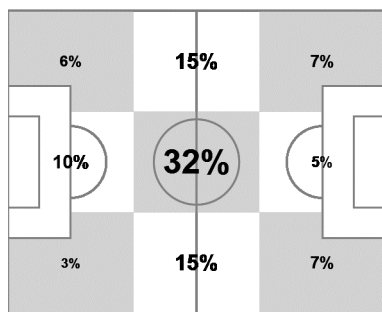

Team Tracking Statistics

Group F

Nigeria - Argentina 2 : 3 (1 : 2)

43 25 JUN 2014 13:00 Porto Alegre / Estadio Beira-Rio / BRA

Argentina

Ball possession heat map

Attacking direction →

Attack origin

#	Name	Time	Distance covered (metres)			Time spent			Sprints	Top speed	Activity time spent		
			Total	In Poss	Not in Poss	Opp. Half	Att. 3rd	Pen. Area			Low	Medium	High
1	ROMERO	96'11"	2,946	1,059	990				2	22.46	99%		1%
2	GARAY	96'11"	9,647	3,550	3,387	22%	15%	10%	25	26.46	85%	8%	7%
4	ZABALETA	96'11"	8,977	3,499	3,213	29%	5%	1%	32	26.86	86%	7%	7%
5	GAGO	96'11"	10,369	4,159	3,683	46%	14%	1%	27	27.00	80%	8%	12%
7	DI MARIA	96'11"	9,703	4,069	3,181	61%	32%	2%	39	32.87	84%	7%	9%
9	HIGUAIN	92'33"	9,735	4,152	2,870	78%	49%	19%	47	30.13	85%	6%	9%
10	MESSI	64'52"	5,921	2,567	1,635	78%	45%	7%	24	29.59	88%	5%	7%
14	MASCHERANO	96'11"	9,728	3,658	3,608	39%	5%		26	29.41	84%	8%	8%
16	ROJO	96'11"	10,562	4,057	3,634	40%	20%	11%	39	28.66	82%	8%	10%
17	F. FERNANDEZ	96'11"	9,397	3,507	3,334	18%	9%	6%	21	27.79	85%	8%	7%
20	AGUERO	37'15"	3,781	1,771	1,076	81%	54%	12%	18	28.51	86%	6%	8%
6	BIGLIA	3'38"	481	94	322	50%	10%			13.18	64%	15%	21%
19	ALVAREZ	31'20"	3,723	1,329	1,425	48%	25%	17%	20	30.89	77%	9%	14%
22	LAVEZZI	58'56"	7,092	2,868	2,099	65%	38%	10%	39	31.61	77%	10%	13%

In Poss: Team in possession Opp. Half: In opposing half Bold values: top performing in the match
 Not In Poss: Opposite team in possession Att. 3rd: In attaching third
 Pen. Area: In penalty area

FIFA does not vouch for the accuracy of technical statistics compiled in association with its competition results system partner.