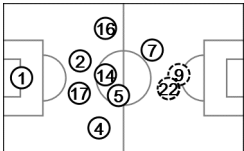

### Argentina

Tactical line-up

Direction of play →

Actual formation

**1 ROMERO**  
2,946 m / 96'11"

**7 DI MARIA**  
9,703 m / 96'11"

**16 ROJO**  
10,562 m / 96'11"

**6 BIGLIA**  
481 m / 3'38"

**2 GARAY**  
9,647 m / 96'11"

**9 HIGUAIN**  
9,735 m / 92'33"

**17 F. FERNANDEZ**  
9,397 m / 96'11"

**19 ALVAREZ**  
3,723 m / 31'20"

**4 ZABALETA**  
8,977 m / 96'11"

**10 MESSI**  
5,921 m / 64'52"

**20 AGUERO**  
3,781 m / 37'15"

**22 LAVEZZI**  
7,092 m / 58'56"

**5 GAGO**  
10,369 m / 96'11"

**14 MASCHERANO**  
9,728 m / 96'11"

Actual formation: average player positions

FIFA does not vouch for the accuracy of technical statistics compiled in association with its competition results system partner.