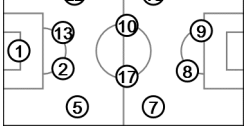

Tactical line-up

Direction of play →