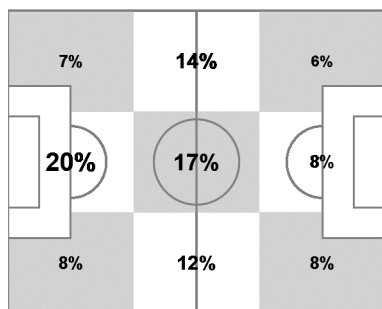

# Team Tracking Statistics

Group C

Japan - Colombia 1 : 4 ( 1 : 1 )

# 37 24 JUN 2014 16:00 Cuiaba / Arena Pantanal / BRA

Colombia

Ball possession heat map

Attacking direction →

Attack origin

Total is not 100% due to rounding

#	Name	Time	Distance covered (metres)			Time spent			Sprints	Top speed	Activity time spent		
			Total	In Poss	Not in Poss	Opp. Half	Att. 3rd	Pen. Area			Low	Medium	High
1	OSPINA	85'28"	3,803	1,251	1,266	4%			16.42	97%	2%	1%	
4	ARIAS	94'38"	10,065	3,360	4,261	21%	7%	1%	31	<b>31.39</b>	83%	8%	9%
7	ARMERO	94'38"	10,033	3,477	3,825	19%	6%		42	29.77	83%	8%	9%
11	CUADRADO	46'23"	5,112	1,438	2,158	45%	21%	3%	22	27.79	83%	8%	9%
13	GUARIN	94'38"	10,692	3,602	<b>4,471</b>	32%	10%	1%	35	29.05	79%	9%	12%
15	MEJIA	94'38"	9,370	2,947	3,980	15%	2%		33	24.66	85%	7%	8%
16	BALANTA	94'38"	9,501	3,083	3,803	10%	4%	2%	26	27.58	85%	7%	8%
19	RAMOS	94'38"	9,835	3,677	3,408	60%	27%	7%	36	29.56	84%	8%	8%
20	QUINTERO	46'23"	5,571	1,773	2,272	40%	17%	2%	15	23.69	80%	10%	10%
21	MARTINEZ	94'38"	10,415	3,794	3,811	55%	23%	7%	<b>49</b>	29.05	82%	8%	10%
23	VALDES	94'38"	9,282	2,968	3,927	11%	6%	2%	25	25.52	86%	7%	7%
5	CARBONERO	48'15"	5,452	2,066	2,009	41%	18%	2%	28	27.40	80%	8%	12%
10	RODRIGUEZ	48'15"	5,268	2,183	1,855	46%	22%	4%	33	30.89	82%	7%	11%
22	MONDRAGON	9'09"	406	143	121					15.05	96%	2%	2%

In Poss: Team in possession

Opp. Half: In opposing half

Bold values: top performing in the match

Not In Poss: Opposite team in possession

Att. 3rd: In attacking third

Pen. Area: In penalty area

FIFA does not vouch for the accuracy of technical statistics compiled in association with its competition results system partner.