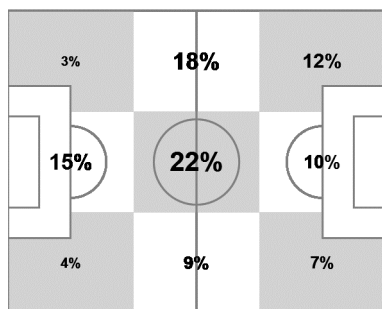

Team Tracking Statistics

Group C

Japan - Colombia 1 : 4 (1 : 1)

37 24 JUN 2014 16:00 Cuiaba / Arena Pantanal / BRA

Japan

Ball possession heat map

Attacking direction →

Attack origin

#	Name	Time	Distance covered (metres)			Time spent			Sprints	Top speed	Activity time spent		
			Total	In Poss	Not in Poss	Opp. Half	Att. 3rd	Pen. Area			Low	Medium	High
1	KAWASHIMA	94'38"	3,704	1,241	1,389				4	19.84	98%	1%	1%
2	UCHIDA	94'38"	10,017	4,001	3,585	39%	11%	1%	41	26.14	84%	7%	9%
4	HONDA	94'38"	10,290	4,241	3,381	77%	41%	6%	42	30.35	80%	9%	11%
5	NAGATOMO	94'38"	11,287	4,689	3,901	48%	26%	2%	41	30.53	78%	11%	11%
9	OKAZAKI	69'34"	7,648	2,742	2,598	71%	45%	16%	41	28.15	80%	9%	11%
10	KAGAWA	85'47"	9,928	4,301	3,054	67%	37%	10%	48	27.58	79%	9%	12%
13	OKUBO	94'38"	9,385	3,870	2,966	84%	51%	17%	37	27.36	84%	7%	9%
14	AOYAMA	63'00"	7,347	2,937	2,537	51%	18%		27	25.24	77%	11%	12%
15	KONNO	94'38"	9,759	3,661	3,615	28%	11%	4%	33	28.51	83%	8%	9%
17	HASEBE	94'38"	10,704	4,175	3,678	51%	23%	3%	35	26.86	80%	9%	11%
22	YOSHIDA	94'38"	9,643	3,487	3,442	28%	13%	6%	33	27.40	84%	8%	8%
8	KIYOTAKE	8'51"	1,332	592	478	63%	31%	4%	11	22.39	65%	13%	22%
11	KAKITANI	25'03"	2,526	1,214	831	93%	64%	21%	15	25.96	84%	7%	9%
16	YAMAGUCHI	31'38"	3,641	1,549	1,375	60%	27%	2%	22	29.41	79%	8%	13%

In Poss: Team in possession Opp. Half: In opposing half Bold values: top performing in the match
 Not In Poss: Opposite team in possession Att. 3rd: In attacking third
 Pen. Area: In penalty area

FIFA does not vouch for the accuracy of technical statistics compiled in association with its competition results system partner.