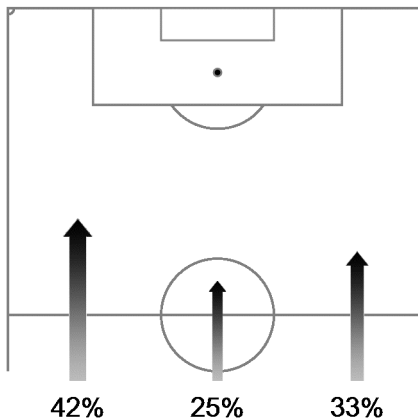

Team Tracking Statistics

Group C

Japan - Colombia 1 : 4 (1 : 1)

37 24 JUN 2014 16:00 Cuiaba / Arena Pantanal / BRA

Japan

Ball possession heat map

Attacking direction →

Attack origin

#	Name	Time	Distance covered (metres)			Time spent			Sprints	Top speed	Activity time spent		
			Total	In Poss	Not in Poss	Opp. Half	Att. 3rd	Pen. Area			Low	Medium	High
1	KAWASHIMA	94'38"	3,704	1,241	1,389				4	19.84	98%	1%	1%
2	UCHIDA	94'38"	10,017	4,001	3,585	39%	11%	1%	41	26.14	84%	7%	9%
4	HONDA	94'38"	10,290	4,241	3,381	77%	41%	6%	42	30.35	80%	9%	11%
5	NAGATOMO	94'38"	11,287	4,689	3,901	48%	26%	2%	41	30.53	78%	11%	11%
9	OKAZAKI	69'34"	7,648	2,742	2,598	71%	45%	16%	41	28.15	80%	9%	11%
10	KAGAWA	85'47"	9,928	4,301	3,054	67%	37%	10%	48	27.58	79%	9%	12%
13	OKUBO	94'38"	9,385	3,870	2,966	84%	51%	17%	37	27.36	84%	7%	9%
14	AOYAMA	63'00"	7,347	2,937	2,537	51%	18%		27	25.24	77%	11%	12%
15	KONNO	94'38"	9,759	3,661	3,615	28%	11%	4%	33	28.51	83%	8%	9%
17	HASEBE	94'38"	10,704	4,175	3,678	51%	23%	3%	35	26.86	80%	9%	11%
22	YOSHIDA	94'38"	9,643	3,487	3,442	28%	13%	6%	33	27.40	84%	8%	8%
8	KIYOTAKE	8'51"	1,332	592	478	63%	31%	4%	11	22.39	65%	13%	22%
11	KAKITANI	25'03"	2,526	1,214	831	93%	64%	21%	15	25.96	84%	7%	9%
16	YAMAGUCHI	31'38"	3,641	1,549	1,375	60%	27%	2%	22	29.41	79%	8%	13%

In Poss: Team in possession Opp. Half: In opposing half Bold values: top performing in the match
 Not In Poss: Opposite team in possession Att. 3rd: In attacking third
 Pen. Area: In penalty area

FIFA does not vouch for the accuracy of technical statistics compiled in association with its competition results system partner.