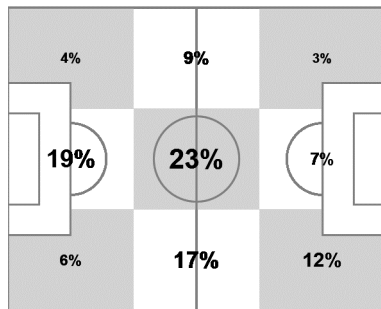

# 28 21 JUN 2014 18:00 Cuiaba / Arena Pantanal / BRA

Nigeria

Ball possession heat map

Attacking direction →

Attack origin

Total is not 100% due to rounding

| #  | Name       | Time   | Distance covered (metres) |         |              | Time spent |          |           | Sprints   | Top speed    | Activity time spent |        |      |
|----|------------|--------|---------------------------|---------|--------------|------------|----------|-----------|-----------|--------------|---------------------|--------|------|
|    |            |        | Total                     | In Poss | Not in Poss  | Opp. Half  | Att. 3rd | Pen. Area |           |              | Low                 | Medium | High |
| 1  | ENYEAMA    | 94'17" | 3,373                     | 1,068   | 1,497        |            |          |           | 1         | 15.37        | 98%                 | 1%     | 1%   |
| 2  | YOBO       | 94'17" | 8,191                     | 2,506   | 3,649        | 12%        | 3%       | 1%        | 13        | 24.48        | 91%                 | 5%     | 4%   |
| 5  | AMBROSE    | 94'17" | 9,620                     | 3,224   | 4,338        | 21%        | 10%      | 2%        | 35        | 27.18        | 84%                 | 8%     | 8%   |
| 7  | MUSA       | 65'33" | 7,014                     | 2,517   | 3,179        | 63%        | 31%      | 5%        | 38        | 29.20        | 83%                 | 7%     | 10%  |
| 8  | ODEMWINGIE | 94'17" | 11,207                    | 3,777   | 4,707        | 46%        | 21%      | 4%        | 40        | 27.22        | 79%                 | 11%    | 10%  |
| 9  | EMENIKE    | 94'17" | 9,753                     | 3,621   | 3,767        | 70%        | 30%      | 9%        | 34        | 27.54        | 86%                 | 6%     | 8%   |
| 10 | MIKEL      | 94'17" | 10,052                    | 3,279   | 4,572        | 37%        | 13%      | 2%        | 24        | 25.02        | 83%                 | 9%     | 8%   |
| 13 | OSHANIWA   | 94'17" | 9,501                     | 3,341   | 4,183        | 23%        | 6%       |           | 38        | 27.40        | 86%                 | 7%     | 7%   |
| 17 | ONAZI      | 94'17" | 10,444                    | 3,274   | <b>5,011</b> | 29%        | 8%       | 1%        | 39        | <b>30.85</b> | 82%                 | 8%     | 10%  |
| 18 | BABATUNDE  | 75'21" | 9,504                     | 3,474   | 4,294        | 58%        | 27%      | 5%        | <b>43</b> | 26.50        | 77%                 | 10%    | 13%  |
| 22 | OMERUO     | 94'17" | 8,949                     | 2,860   | 4,193        | 10%        | 1%       |           | 22        | 28.51        | 90%                 | 5%     | 5%   |
| 3  | UZOENYI    | 18'56" | 2,299                     | 798     | 899          | 52%        | 30%      | 9%        | 9         | 23.33        | 76%                 | 8%     | 16%  |
| 23 | AMEOBI     | 28'44" | 3,366                     | 1,104   | 1,210        | 35%        | 23%      | 7%        | 12        | 22.61        | 79%                 | 11%    | 10%  |