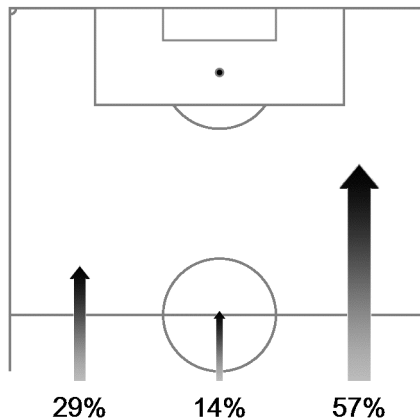

Team Tracking Statistics

Group E

Honduras - Ecuador 1 : 2 (1 : 1)

26 20 JUN 2014 19:00 Curitiba / Arena Da Baixada / BRA

Ecuador

Ball possession heat map

Attacking direction →

Attack origin

#	Name	Time	Distance covered (metres)			Time spent			Sprints	Top speed	Activity time spent		
			Total	In Poss	Not in Poss	Opp. Half	Att. 3rd	Pen. Area			Low	Medium	High
22	DOMINGUEZ	97'27"	3,067	881	897				1	19.22	99%		1%
2	GUAGUA	97'27"	8,040	2,661	2,737	19%	13%	8%	20	25.60	90%	5%	5%
3	ERAZO	97'27"	9,029	2,974	3,017	13%	10%	10%	23	27.22	87%	7%	6%
4	PAREDES	97'27"	9,058	3,203	3,100	27%	15%	1%	40	29.23	85%	7%	8%
6	NOBOA	97'27"	10,192	3,655	3,425	44%	21%	10%	21	24.48	81%	9%	10%
7	MONTERO	94'07"	8,541	3,011	2,637	61%	31%	4%	31	25.60	87%	6%	7%
10	W. AYОВI	97'27"	8,775	2,897	2,963	29%	14%	1%	33	29.59	86%	6%	8%
11	CAICEDO	84'48"	7,727	2,791	2,306	76%	42%	15%	30	29.95	87%	6%	7%
13	E. VALENCIA	97'27"	8,682	3,170	2,650	77%	40%	12%	39	29.95	86%	6%	8%
14	MINDA	85'40"	8,907	3,144	3,006	37%	7%	1%	17	25.42	82%	9%	9%
16	A. VALENCIA	97'27"	10,206	3,618	3,321	57%	25%	4%	40	28.12	82%	8%	10%
8	MENDEZ	12'39"	1,376	421	465	66%	40%	4%	3	20.48	80%	9%	11%
21	ACHILIER	3'19"	281	65	92				2	19.15	88%	5%	7%
23	GRUEZO	11'47"	1,162	353	476	42%	1%		5	22.28	84%	7%	9%

In Poss: Team in possession Opp. Half: In opposing half Bold values: top performing in the match
 Not In Poss: Opposite team in possession Att. 3rd: In attaching third
 Pen. Area: In penalty area

FIFA does not vouch for the accuracy of technical statistics compiled in association with its competition results system partner.