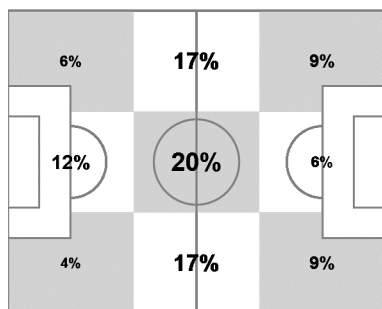

Team Tracking Statistics

Group E

Honduras - Ecuador 1 : 2 (1 : 1)

26 20 JUN 2014 19:00 Curitiba / Arena Da Baixada / BRA

Ecuador

Ball possession heat map

Attacking direction →

Attack origin

#	Name	Time	Distance covered (metres)			Time spent			Sprints	Top speed	Activity time spent		
			Total	In Poss	Not in Poss	Opp. Half	Att. 3rd	Pen. Area			Low	Medium	High
22	DOMINGUEZ	97'27"	3,067	881	897				1	19.22	99%		1%
2	GUAGUA	97'27"	8,040	2,661	2,737	19%	13%	8%	20	25.60	90%	5%	5%
3	ERAZO	97'27"	9,029	2,974	3,017	13%	10%	10%	23	27.22	87%	7%	6%
4	PAREDES	97'27"	9,058	3,203	3,100	27%	15%	1%	40	29.23	85%	7%	8%
6	NOBOA	97'27"	10,192	3,655	3,425	44%	21%	10%	21	24.48	81%	9%	10%
7	MONTERO	94'07"	8,541	3,011	2,637	61%	31%	4%	31	25.60	87%	6%	7%
10	W. AYОВI	97'27"	8,775	2,897	2,963	29%	14%	1%	33	29.59	86%	6%	8%
11	CAICEDO	84'48"	7,727	2,791	2,306	76%	42%	15%	30	29.95	87%	6%	7%
13	E. VALENCIA	97'27"	8,682	3,170	2,650	77%	40%	12%	39	29.95	86%	6%	8%
14	MINDA	85'40"	8,907	3,144	3,006	37%	7%	1%	17	25.42	82%	9%	9%
16	A. VALENCIA	97'27"	10,206	3,618	3,321	57%	25%	4%	40	28.12	82%	8%	10%
8	MENDEZ	12'39"	1,376	421	465	66%	40%	4%	3	20.48	80%	9%	11%
21	ACHILIER	3'19"	281	65	92				2	19.15	88%	5%	7%
23	GRUEZO	11'47"	1,162	353	476	42%	1%		5	22.28	84%	7%	9%

In Poss: Team in possession Opp. Half: In opposing half Bold values: top performing in the match
 Not In Poss: Opposite team in possession Att. 3rd: In attaching third
 Pen. Area: In penalty area

FIFA does not vouch for the accuracy of technical statistics compiled in association with its competition results system partner.