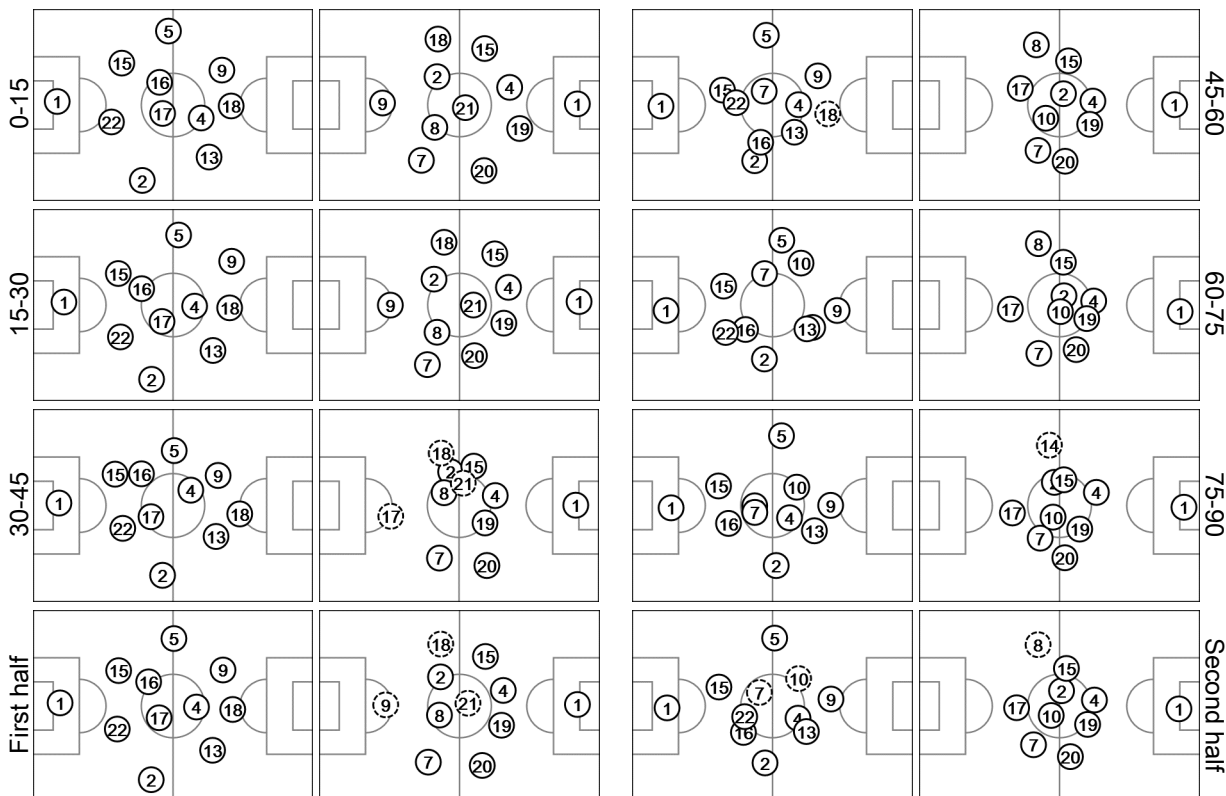

- 1 KARNEZIS
- 2 MANIATIS
- 4 MANOLAS
- 7 SAMARAS
- 8 KONE
- 9 MITROGLOU
- 15 TOROSIDIS
- 18 FETFATZIDIS
- 19 PAPASTATHOPOU
- 20 CHOLEVAS
- 21 KATSOURANIS
- 10 KARAGOUNIS
- 14 SALPINGIDIS
- 17 GEKAS