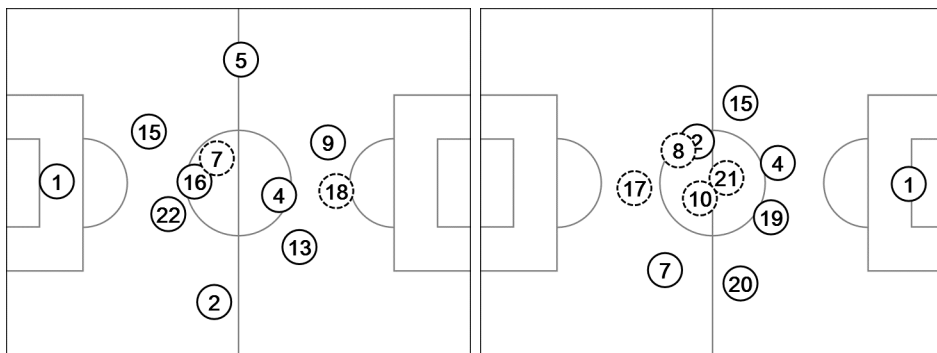

Total time played 96'23"  
68% - 35'08" Ball possession 32% - 16'32"  
Actual formation  
Direction of play --> <-- Direction of play

- KAWASHIMA 1
- UCHIDA 2
- HONDA 4
- NAGATOMO 5
- OKAZAKI 9
- OKUBO 13
- KONNO 15
- YAMAGUCHI 16
- HASEBE 17
- OSAKO 18
- YOSHIDA 22
- ENDO 7
- KAGAWA 10