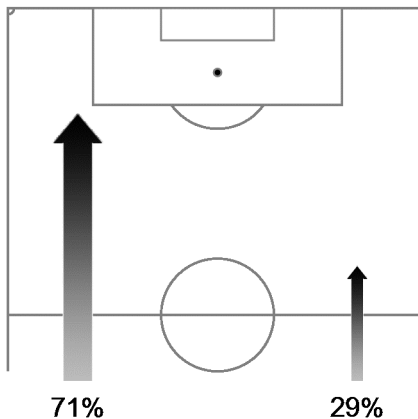

Team Tracking Statistics

Group H

Belgium - Algeria 2 : 1 (0 : 1)

15 17 JUN 2014 13:00 Belo Horizonte / Estadio Mineirao / BRA

Algeria

Ball possession heat map

Attack origin

#	Name	Time	Distance covered (metres)			Time spent			Sprints	Top speed	Activity time spent		
			Total	In Poss	Not in Poss	Opp. Half	Att. 3rd	Pen. Area			Low	Medium	High
23	MBOLHI	94'40"	3,319	865	1,277				11.27	99%		1%	
2	BOUGUERRA	94'40"	10,393	2,689	4,762	7%	3%	1%	18	28.69	84%	9%	7%
3	GHOULAM	94'40"	10,585	2,763	5,023	17%	4%	1%	40	30.49	81%	8%	11%
5	HALLICHE	94'40"	10,496	2,690	4,663	9%	2%	1%	21	26.68	84%	9%	7%
10	FEGHOULI	94'40"	10,542	2,595	4,851	37%	12%	1%	29	27.00	83%	9%	8%
12	MEDJANI	84'34"	9,975	2,367	5,081	16%	7%	1%	25	25.78	80%	9%	11%
14	BENTALEB	94'40"	10,924	2,714	5,089	18%	5%	1%	18	21.89	80%	10%	10%
15	SOUDANI	66'36"	8,487	2,045	3,815	44%	20%	5%	28	24.84	77%	11%	12%
19	TAIDER	94'40"	12,734	3,267	6,177	34%	10%	2%	39	25.60	71%	12%	17%
21	MAHREZ	71'41"	8,740	2,104	4,171	36%	14%	1%	30	23.87	78%	10%	12%
22	MOSTEFA	94'40"	9,740	2,377	4,614	11%	2%		20	28.33	86%	7%	7%
8	LACEN	22'59"	2,850	725	1,349	23%	4%		8	26.14	75%	10%	15%
9	GHILAS	10'06"	1,222	256	403	47%	21%	5%	5	23.69	80%	8%	12%
13	SLIMANI	28'04"	3,462	945	1,572	50%	21%	4%	13	27.72	77%	13%	10%

In Poss: Team in possession

Opp. Half: In opposing half

Bold values: top performing in the match

Not In Poss: Opposite team in possession

Att. 3rd: In attacking third

Pen. Area: In penalty area

FIFA does not vouch for the accuracy of technical statistics compiled in association with its competition results system partner.