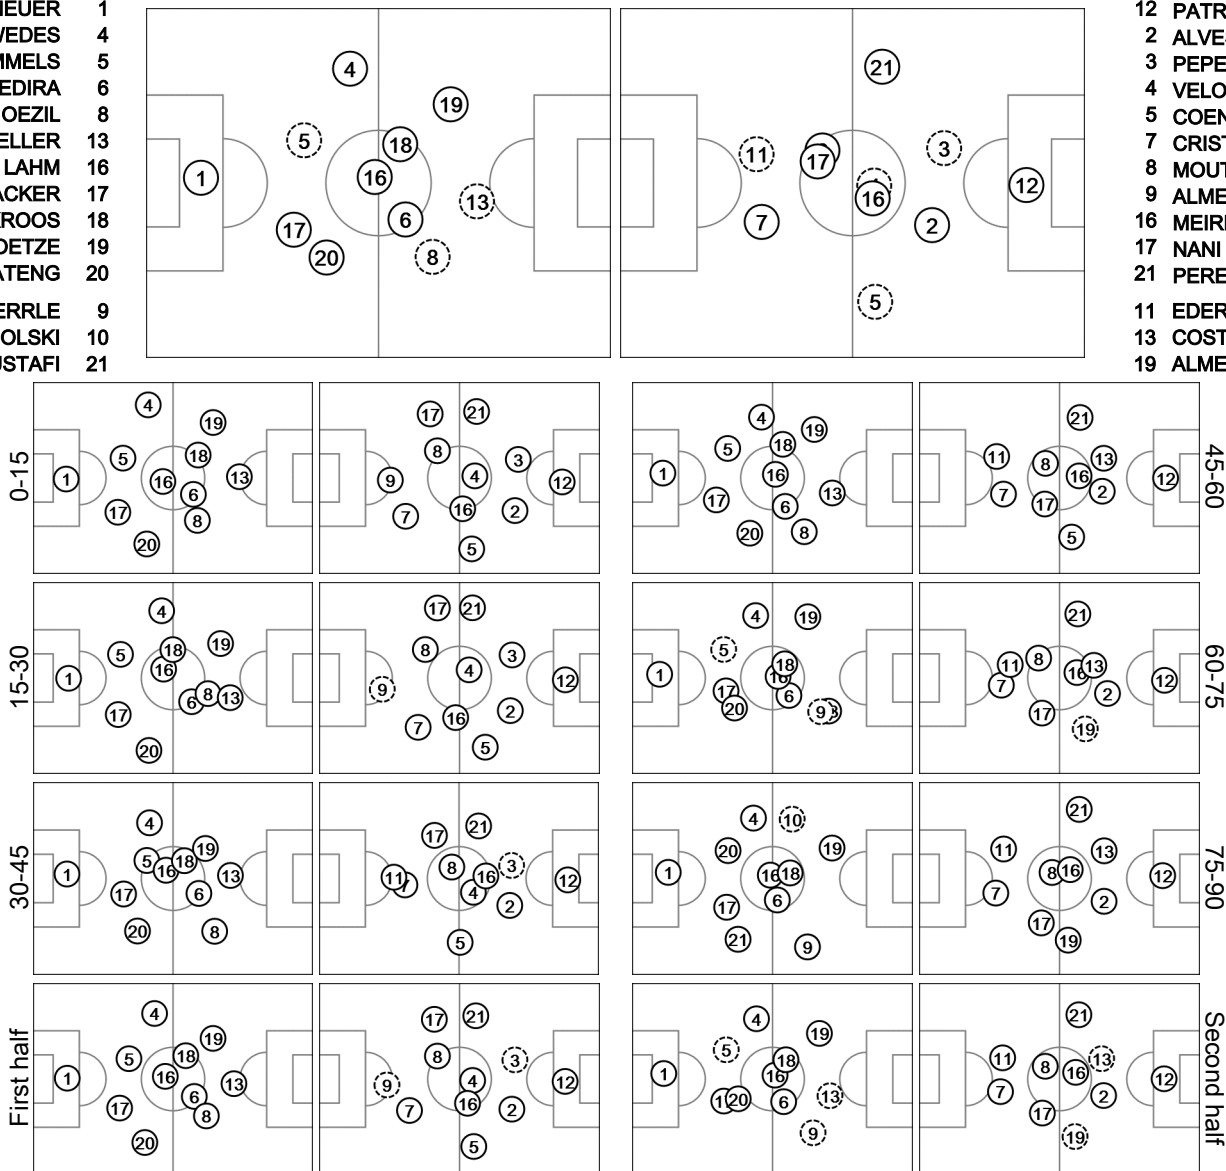

Group G

Actual Formation

Germany - Portugal 4 : 0 (3 : 0)

13 16 JUN 2014 13:00 Salvador / Arena Fonte Nova / BRA

63' ⌚ In 9 SCHUERRLE / Out 8 OEZIL
 73' ⌚ In 21 MUSTAFI / Out 5 HUMMELS
 82' ⌚ In 10 PODOLSKI / Out 13 MUELLER

28' ⌚ In 11 EDER / Out 9 ALMEIDA
 37' Ⓡ 3 PEPE
 46' ⌚ In 13 COSTA / Out 4 VELOSO
 65' ⌚ In 19 ALMEIDA / Out 5 COENTRAO

Total time played 94'05"
 54% - 31'20" Ball possession 46% - 27'06"
 Actual formation
 Direction of play --> <-- Direction of play

- NEUER 1
- HOEWEDES 4
- HUMMELS 5
- KHEDIRA 6
- OEZIL 8
- MUELLER 13
- LAHM 16
- MERTESACKER 17
- KROOS 18
- GOETZE 19
- BOATENG 20
- SCHUERRLE 9
- PODOLSKI 10
- MUSTAFI 21

- 12 PATRICIO
- 2 ALVES
- 3 PEPE
- 4 VELOSO
- 5 COENTRAO
- 7 CRISTIANO RON
- 8 MOUTINHO
- 9 ALMEIDA
- 16 MEIRELES
- 17 NANI
- 21 PEREIRA
- 11 EDER
- 13 COSTA
- 19 ALMEIDA