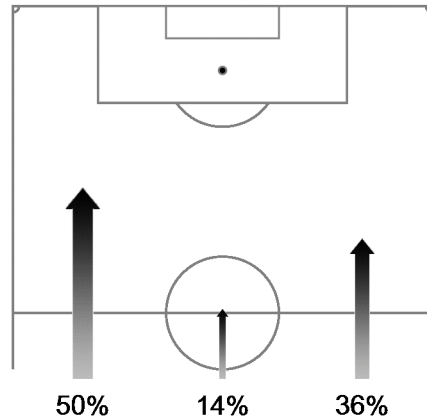

| # | Name | Time | Distance covered (metres) | | | Time spent | | | Sprints | Top speed | Activity time spent | | |
|----|-------------|--------|---------------------------|--------------|-------------|------------|----------|-----------|-----------|--------------|---------------------|--------|------|
| | | | Total | In Poss | Not in Poss | Opp. Half | Att. 3rd | Pen. Area | | | Low | Medium | High |
| 1 | NEUER | 94'05" | 4,950 | 1,714 | 1,620 | | | | 6 | 18.68 | 97% | 2% | 1% |
| 4 | HOEWEDES | 94'05" | 10,250 | 4,036 | 3,428 | 34% | 13% | 2% | 27 | 30.49 | 82% | 9% | 9% |
| 5 | HUMMELS | 74'40" | 7,715 | 2,848 | 2,661 | 19% | 7% | 3% | 14 | 32.29 | 85% | 8% | 7% |
| 6 | KHEDIRA | 94'05" | 11,261 | 4,470 | 3,965 | 53% | 25% | 4% | 27 | 27.94 | 77% | 12% | 11% |
| 8 | OEZIL | 64'19" | 7,228 | 2,948 | 2,423 | 63% | 32% | 4% | 34 | 31.03 | 82% | 7% | 11% |
| 13 | MUELLER | 83'15" | 10,615 | 4,217 | 3,725 | 74% | 38% | 9% | 47 | 29.05 | 76% | 11% | 13% |
| 16 | LAHM | 94'05" | 11,137 | 4,531 | 4,068 | 39% | 12% | 1% | 23 | 28.69 | 76% | 13% | 11% |
| 17 | MERTESACKER | 94'05" | 8,968 | 3,109 | 3,202 | 14% | 6% | 1% | 11 | 25.24 | 87% | 7% | 6% |
| 18 | KROOS | 94'05" | 11,701 | 4,638 | 4,282 | 48% | 18% | 2% | 33 | 25.52 | 76% | 12% | 12% |
| 19 | GOETZE | 94'05" | 11,611 | 4,524 | 4,140 | 66% | 33% | 6% | 43 | 27.94 | 75% | 11% | 14% |
| 20 | BOATENG | 94'05" | 9,518 | 3,434 | 3,554 | 27% | 7% | | 27 | 29.23 | 84% | 8% | 8% |
| 9 | SCHUERRLE | 29'46" | 3,288 | 1,113 | 1,358 | 51% | 29% | 4% | 16 | 23.69 | 80% | 8% | 12% |
| 10 | PODOLSKI | 10'50" | 1,248 | 374 | 538 | 32% | 16% | 1% | 3 | 23.94 | 80% | 10% | 10% |
| 21 | MUSTAFI | 19'25" | 2,161 | 766 | 871 | 21% | 10% | 4% | 7 | 24.23 | 82% | 9% | 9% |