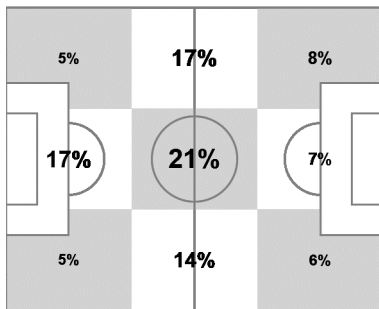

Germany

Ball possession heat map