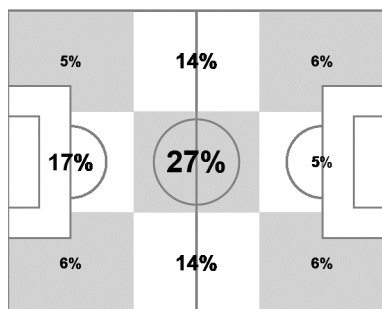

Team Tracking Statistics

Group C

Côte d'Ivoire - Japan 2 : 1 ( 0 : 1 )

# 6 14 JUN 2014 22:00 Recife / Arena Pernambuco / BRA

Japan

Ball possession heat map

Attacking direction →

Attack origin

Total is not 100% due to rounding

#	Name	Time	Distance covered (metres)			Time spent			Sprints	Top speed	Activity time spent		
			Total	In Poss	Not in Poss	Opp. Half	Att. 3rd	Pen. Area			Low	Medium	High
1	KAWASHIMA	96'49"	3,695	1,019	1,592				3	20.48	98%	1%	1%
2	UCHIDA	96'49"	9,775	3,099	4,246	24%	5%	1%	38	27.22	85%	7%	8%
4	HONDA	96'49"	11,007	3,362	4,631	59%	22%	2%	47	25.96	79%	10%	11%
5	NAGATOMO	96'49"	<b>11,257</b>	3,771	4,564	29%	13%	1%	<b>56</b>	<b>31.07</b>	79%	9%	12%
6	MORISHIGE	96'49"	9,473	2,741	4,123	14%	8%	4%	21	26.32	87%	8%	5%
9	OKAZAKI	96'49"	10,586	3,332	4,581	53%	25%	8%	52	29.77	81%	9%	10%
10	KAGAWA	86'28"	10,346	3,460	4,264	52%	21%	7%	46	26.86	78%	10%	12%
16	YAMAGUCHI	96'49"	10,346	3,167	<b>4,804</b>	29%	7%		37	28.51	80%	10%	10%
17	HASEBE	54'07"	6,313	2,025	2,723	30%	5%		21	26.50	78%	11%	11%
18	OSAKO	67'23"	7,434	2,269	3,116	72%	32%	10%	32	27.40	82%	8%	10%
22	YOSHIDA	96'49"	9,772	2,936	4,216	16%	7%	4%	27	29.20	84%	9%	7%
7	ENDO	42'42"	4,556	1,374	1,982	32%	12%		9	29.05	79%	10%	11%
11	KAKITANI	10'21"	934	331	313	83%	31%	13%	5	28.33	84%	7%	9%
13	OKUBO	29'27"	2,757	901	1,097	69%	32%	8%	9	21.02	84%	8%	8%

In Poss: Team in possession      Opp. Half: In opposing half      Bold values: top performing in the match  
 Not In Poss: Opposite team in possession      Att. 3rd: In attacking third  
 Pen. Area: In penalty area