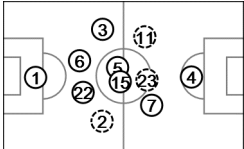

11 VARGAS
8,853 m / 88'51"

21 DIAZ
12,718 m / 95'44"

16 GUTIERREZ
5,071 m / 34'51"

7 SANCHEZ
9,510 m / 95'44"

17 MEDEL
9,808 m / 95'44"

Australia

Tactical line-up

Direction of play →

Actual formation

1 RYAN
6,196 m / 95'44"

5 MILLIGAN
11,311 m / 95'44"

15 JEDINAK
11,720 m / 95'44"

10 HALLORAN
3,161 m / 26'05"

2 FRANJIC
5,833 m / 50'40"

6 SPIRANOVIC
10,123 m / 95'44"

22 WILKINSON
10,179 m / 95'44"

14 TROISI
2,538 m / 16'52"

3 DAVIDSON
10,638 m / 95'44"

7 LECKIE
10,929 m / 95'44"

23 BRESCIANO
10,107 m / 78'52"

19 MCGOWAN
4,596 m / 45'04"

4 CAHILL
10,279 m / 95'44"

11 OAR
8,280 m / 69'40"

Actual formation: average player positions