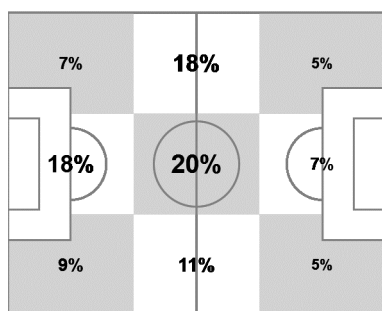

Group B

Spain - Netherlands 1 : 5 (1 : 1)

3 13 JUN 2014 16:00 Salvador / Arena Fonte Nova / BRA

Netherlands

Ball possession heat map