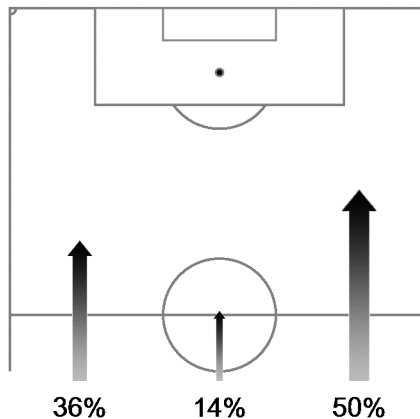

Team Tracking Statistics

Group A

Mexico - Cameroon 1 : 0 (0 : 0)

2 13 JUN 2014 13:00 Natal / Estadio Das Dunas / BRA

Cameroon

Ball possession heat map

Attacking direction →

Attack origin

#	Name	Time	Distance covered (metres)			Time spent			Sprints	Top speed	Activity time spent		
			Total	In Poss	Not in Poss	Opp. Half	Att. 3rd	Pen. Area			Low	Medium	High
16	ITANDJE	96'07"	3,585	925	1,193				1	18.68	99%		1%
2	ASSOU EKOTTO	96'07"	9,473	2,543	3,806	30%	12%		27	27.58	86%	7%	7%
3	NKOULOU	96'07"	8,547	2,139	3,509	15%	1%	1%	28	26.68	88%	6%	6%
4	DJEUGOUE	47'01"	5,005	1,138	2,130	22%	3%		26	28.12	84%	7%	9%
6	SONG	80'55"	8,606	2,358	3,572	39%	14%		20	25.78	83%	8%	9%
8	MOUKANDJO	96'07"	10,533	3,137	3,977	58%	35%	8%	38	29.95	83%	8%	9%
9	ETOO	96'07"	7,469	2,381	2,511	83%	46%	12%	24	28.84	91%	4%	5%
13	CHOUPO MOTING	96'07"	9,681	2,765	3,668	52%	28%	7%	27	28.15	86%	6%	8%
14	CHEDJOU	96'07"	8,705	2,273	3,489	17%	5%	3%	38	28.66	89%	5%	6%
17	MBIA	96'07"	10,625	2,836	4,154	49%	18%	4%	35	25.99	81%	9%	10%
18	ENOH	96'07"	11,186	3,178	4,457	54%	26%	4%	32	24.44	79%	10%	11%
5	NOUNKEU	49'06"	5,057	1,723	2,013	37%	10%		19	28.48	83%	8%	9%
15	WEBO	15'13"	1,593	566	455	85%	57%	20%	3	21.85	85%	7%	8%

In Poss: Team in possession Opp. Half: In opposing half Bold values: top performing in the match
 Not In Poss: Opposite team in possession Att. 3rd: In attaching third
 Pen. Area: In penalty area

FIFA does not vouch for the accuracy of technical statistics compiled in association with its competition results system partner.