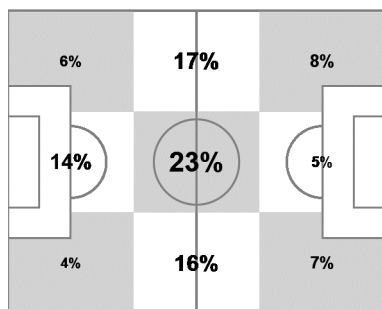

Team Tracking Statistics

Group A

Mexico - Cameroon 1 : 0 (0 : 0)

2 13 JUN 2014 13:00 Natal / Estadio Das Dunas / BRA

Cameroon

Ball possession heat map

Attacking direction →

Attack origin

#	Name	Time	Distance covered (metres)			Time spent			Sprints	Top speed	Activity time spent		
			Total	In Poss	Not in Poss	Opp. Half	Att. 3rd	Pen. Area			Low	Medium	High
16	ITANDJE	96'07"	3,585	925	1,193				1	18.68	99%		1%
2	ASSOU EKOTTO	96'07"	9,473	2,543	3,806	30%	12%		27	27.58	86%	7%	7%
3	NKOULOU	96'07"	8,547	2,139	3,509	15%	1%	1%	28	26.68	88%	6%	6%
4	DJEUGOUE	47'01"	5,005	1,138	2,130	22%	3%		26	28.12	84%	7%	9%
6	SONG	80'55"	8,606	2,358	3,572	39%	14%		20	25.78	83%	8%	9%
8	MOUKANDJO	96'07"	10,533	3,137	3,977	58%	35%	8%	38	29.95	83%	8%	9%
9	ETOO	96'07"	7,469	2,381	2,511	83%	46%	12%	24	28.84	91%	4%	5%
13	CHOUPO MOTING	96'07"	9,681	2,765	3,668	52%	28%	7%	27	28.15	86%	6%	8%
14	CHEDJOU	96'07"	8,705	2,273	3,489	17%	5%	3%	38	28.66	89%	5%	6%
17	MBIA	96'07"	10,625	2,836	4,154	49%	18%	4%	35	25.99	81%	9%	10%
18	ENOH	96'07"	11,186	3,178	4,457	54%	26%	4%	32	24.44	79%	10%	11%
5	NOUNKEU	49'06"	5,057	1,723	2,013	37%	10%		19	28.48	83%	8%	9%
15	WEBO	15'13"	1,593	566	455	85%	57%	20%	3	21.85	85%	7%	8%

In Poss: Team in possession Opp. Half: In opposing half Bold values: top performing in the match
 Not In Poss: Opposite team in possession Att. 3rd: In attaching third
 Pen. Area: In penalty area

FIFA does not vouch for the accuracy of technical statistics compiled in association with its competition results system partner.