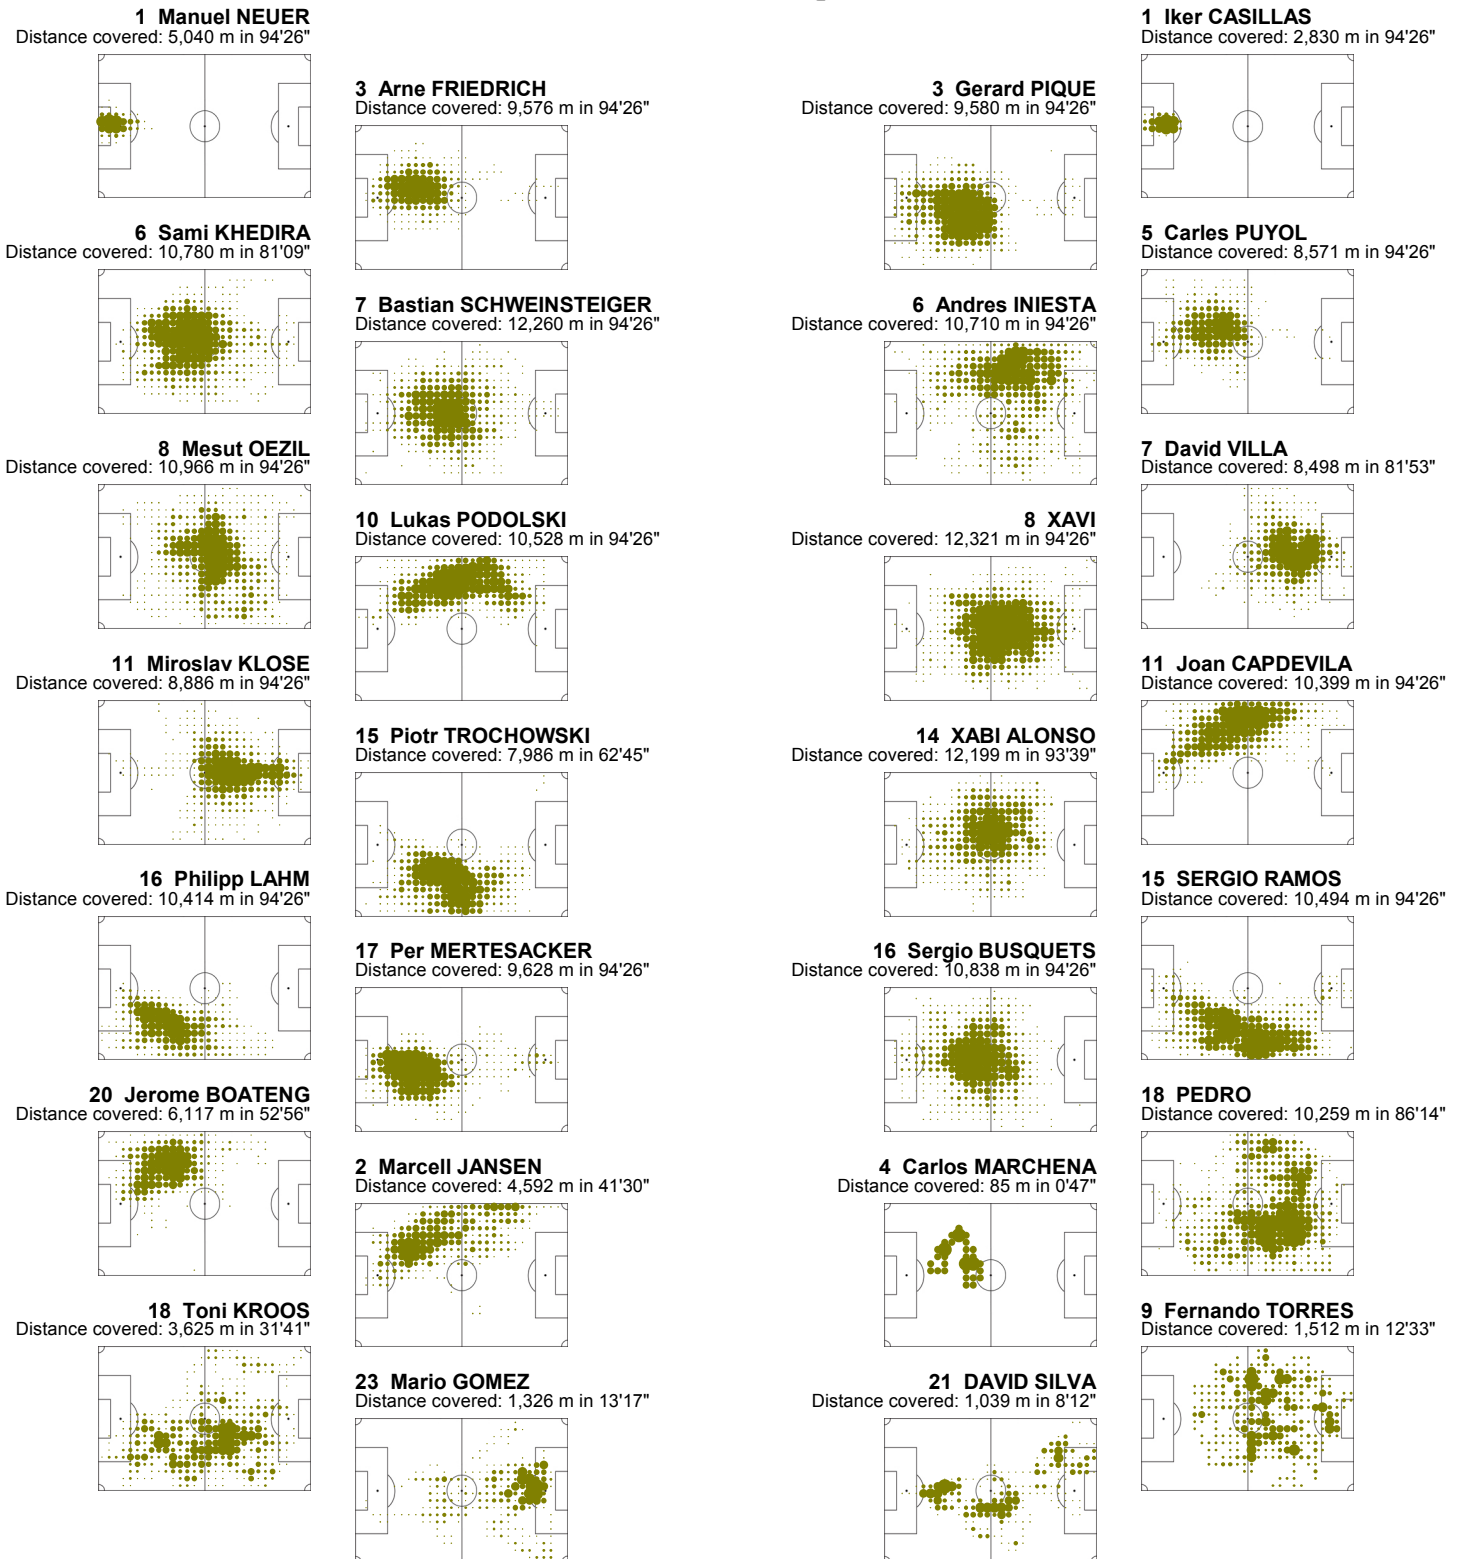

# Players Heat Map

Semi-final

**Germany - Spain 0:1 (0:0)**

Durban / Durban Stadium / RSA

Direction of play →

FIFA does not vouch for the accuracy of technical statistics compiled in association with its competition results system partner.