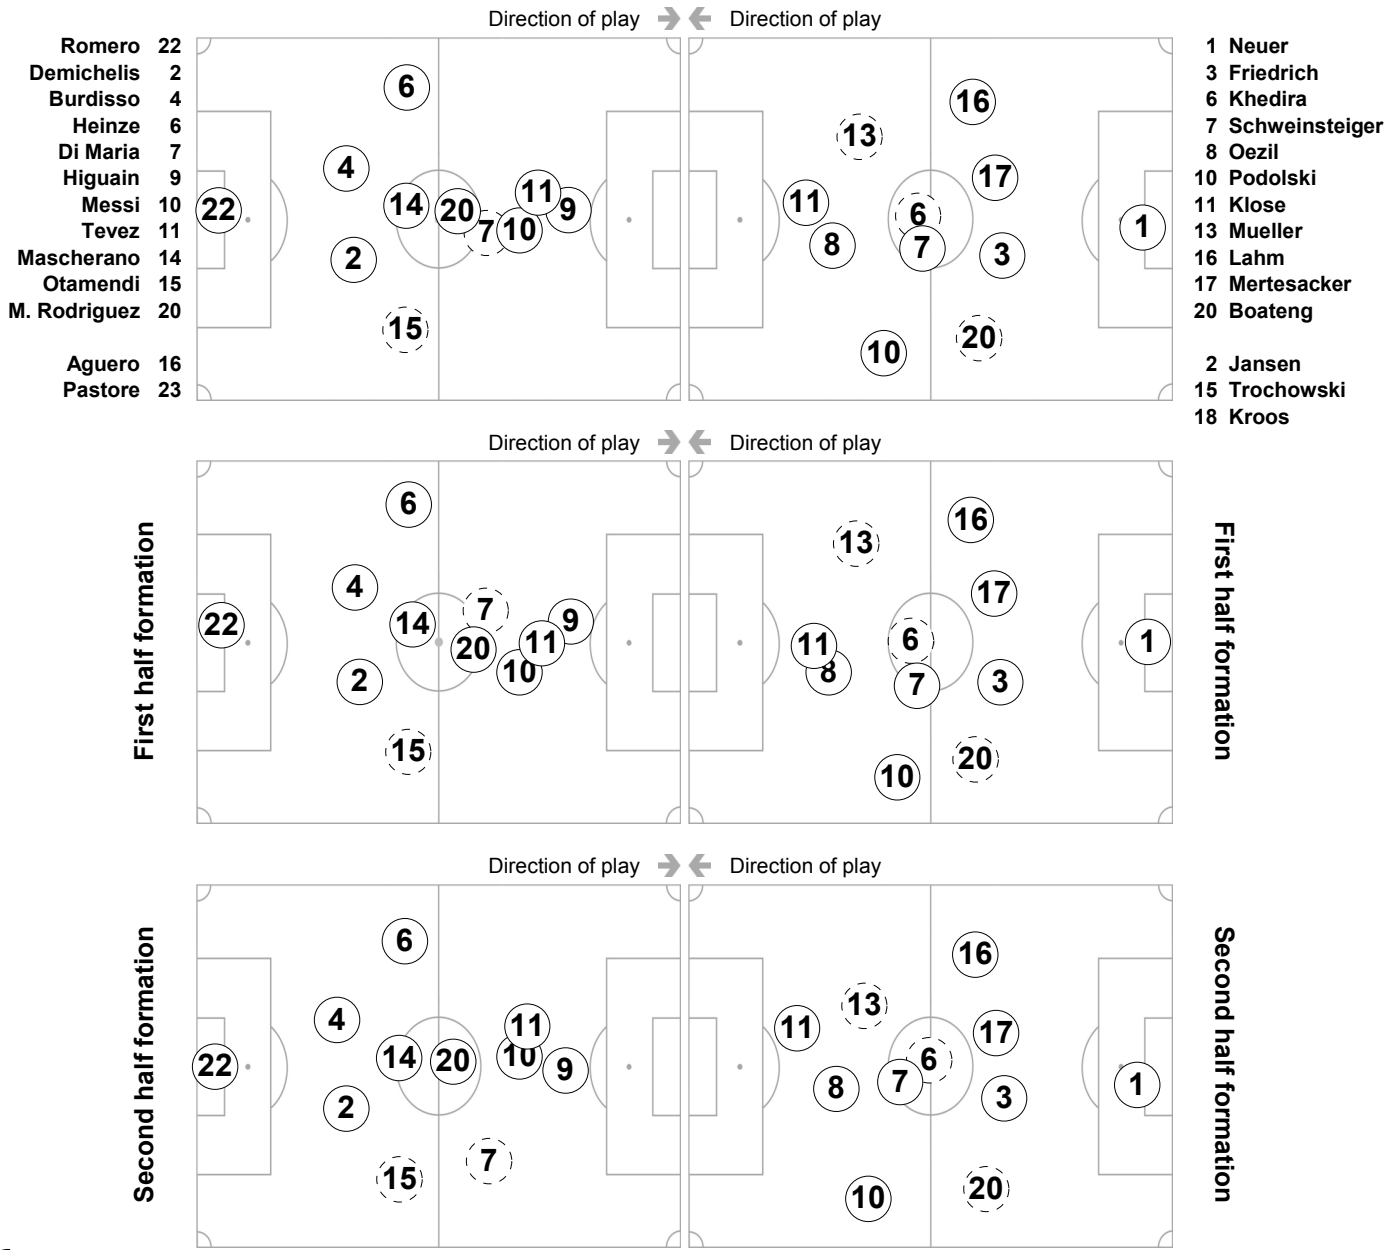

Actual Formation

Quarter-final

Argentina - Germany 0:4 (0:1)

Cape Town / Green Point Stadium / RSA

70' (In) 23 Pastore / (Out) 15 Otamendi
 75' (In) 16 Aguero / (Out) 7 Di Maria

72' (In) 2 Jansen / (Out) 20 Boateng
 77' (In) 18 Kroos / (Out) 6 Khedira
 84' (In) 15 Trochowski / (Out) 13 Mueller

Total time played: 92'12"
53% - 34'49" Ball possession 47% - 30'13"

FIFA does not vouch for the accuracy of technical statistics compiled in association with its competition results system partner.

SAT 3 JUL 2010; 17:55 CET / 17:55 local time - Version 1