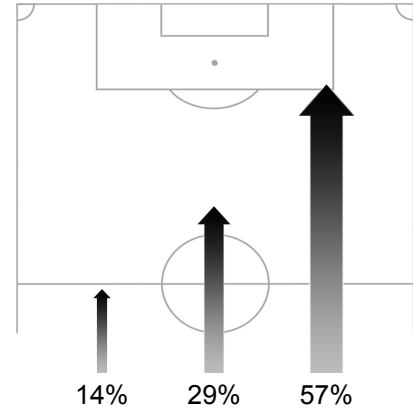

2010 FIFA World Cup South Africa™
Team Tracking Statistics

Quarter-finals

Netherlands - Brazil

57 2 JUL 2010 16:00 Nelson Mandela Bay / Port Elizabeth Stadium / RSA

Referee: Yuichi NISHIMURA (JPN)
 Assistant Referee 1: Toru SAGARA (JPN)
 4th Official: Khalil AL GHAMDI (KSA)
 Match Commissioner: Molefi OLIPHANT (RSA)

#	Name	Time	Distance Covered (m)			Time Spent			Sprint	Top Speed Km/h	Activity Time Spent		
			DC	In Poss	Not In Poss	Opp. Half	Att. 3rd	Pen. Area			Low	Medium	High

1	Maarten STEKELENBURG	94'14"	3849	1355	1212					14.36	98%	1%	1%
2	Gregory VAN DER WIEL	94'14"	10287	3723	3885	23%	3%		130	22.60	80%	9%	11%
3	John HEITINGA	94'14"	8372	2822	3282	5%	3%	2%	51	17.80	87%	7%	6%
5	Giovanni VAN BRONCKHORST	94'14"	9364	3272	3736	21%	3%		82	22.53	85%	8%	7%
6	Mark VAN BOMMEL	94'14"	8499	2908	3539	40%	7%	1%	75	19.87	87%	6%	7%
7	Dirk KUYT	94'14"	10389	3727	3614	58%	20%	5%	129	26.39	81%	9%	10%
8	Nigel DE JONG	94'14"	9230	3033	3765	28%	4%		77	19.23	86%	7%	7%
9	Robin VAN PERSIE	85'58"	8595	3264	2985	79%	47%	9%	88	22.56	86%	7%	7%
10	Wesley SNEIJDER	94'14"	9703	3491	3667	63%	21%	2%	124	23.67	83%	8%	9%
11	Arjen ROBBEN	94'14"	9519	3464	3293	70%	29%	4%	103	25.21	89%	5%	6%
13	Andre OOIJER	94'14"	8712	2874	3492	6%	4%	3%	73	21.69	87%	7%	6%

DC: Distance Covered
 In Poss: In Possession
 Not In Poss: Not In Possession
 Opp. Half: In Opposing Half
 Att. 3rd: In Opposing Third
 Pen. Area: In Penalty Area

FIFA does not vouch for the accuracy of technical statistics compiled in association with its competition results system partner.
 FRI 2 JUL 2010; 17:59 CET / 17:59 local time - Version 1