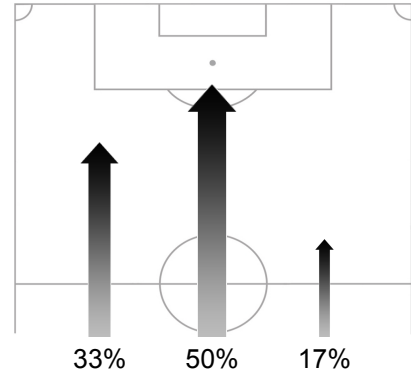

2010 FIFA World Cup South Africa™
Team Tracking Statistics

Play-off for Quarter Finals
Paraguay - Japan

55 29 JUN 2010 16:00 Tshwane/Pretoria / Loftus Versfeld Stadium / RSA

Referee: Frank DE BLEECKERE (BEL)
 Assistant Referee 1: Peter HERMANS (BEL)
 4th Official: Peter O LEARY (NZL)
 Match Commissioner: Celestin MUSABYIMANA (RWA)

Assistant Referee 2: Walter VROMANS (BEL)
 Reserve Assistant Referee: Matthew TARO (SOL)
 General Coordinator: Helmut SANDROCK (GER)

Japan Tracking Statistics

Ball Possession Heat Map

Attack Origin

#	Name	Time	Distance Covered (m)			Time Spent			Sprint	Top Speed Km/h	Activity Time Spent		
			DC	In Poss	Not In Poss	Opp. Half	Att. 3rd	Pen. Area			Low	Medium	High
21	Eiji KAWASHIMA	124'27"	5117	1544	2000				14	21.69	98%	1%	1%
2	Yuki ABE	81'37"	9056	2732	4308	23%	4%	1%	96	21.13	80%	9%	11%
3	Yuichi KOMANO	124'27"	11914	3669	5301	21%	6%		144	23.55	85%	6%	9%
4	Marcus Tulio TANAKA	124'27"	11424	3285	4916	13%	5%	2%	86	24.85	86%	6%	8%
5	Yuto NAGATOMO	124'27"	12986	3778	5454	18%	6%	1%	122	25.37	84%	8%	8%
7	Yasuhito ENDO	124'27"	13842	4391	5954	45%	14%	1%	135	21.30	80%	10%	10%
8	Daisuke MATSUI	66'02"	7217	2210	3257	50%	19%	2%	77	22.65	83%	7%	10%
16	Yoshito OKUBO	109'26"	11509	3870	4864	56%	25%	6%	158	20.65	81%	8%	11%
17	Makoto HASEBE	124'27"	13132	3954	5770	31%	8%		134	23.18	82%	9%	9%
18	Keisuke HONDA	124'27"	12995	3870	5479	71%	33%	5%	148	29.43	81%	9%	10%
22	Yuji NAKAZAWA	124'27"	11062	3221	4767	8%	5%	2%	90	20.95	88%	6%	6%

DC: Distance Covered
 In Poss: In Possession
 Not In Poss: Not In Possession
 Opp. Half: In Opposing Half
 Att. 3rd: In Opposing Third
 Pen. Area: In Penalty Area

FIFA does not vouch for the accuracy of technical statistics compiled in association with its competition results system partner.
 TUE 29 JUN 2010; 18:53 CET / 18:53 local time - Version 1