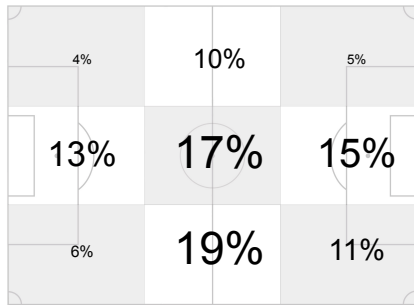

2010 FIFA World Cup South Africa™
Team Tracking Statistics

Play-off for Quarter Finals
Paraguay - Japan

55 29 JUN 2010 16:00 Tshwane/Pretoria / Loftus Versfeld Stadium / RSA

Referee: Frank DE BLEECKERE (BEL)
 Assistant Referee 1: Peter HERMANS (BEL)
 4th Official: Peter O LEARY (NZL)
 Match Commissioner: Celestin MUSABYIMANA (RWA)

Assistant Referee 2: Walter VROMANS (BEL)
 Reserve Assistant Referee: Matthew TARO (SOL)
 General Coordinator: Helmut SANDROCK (GER)

Japan Tracking Statistics

Ball Possession Heat Map

Attack Origin

#	Name	Time	Distance Covered (m)			Time Spent			Sprint	Top Speed Km/h	Activity Time Spent		
			DC	In Poss	Not In Poss	Opp. Half	Att. 3rd	Pen. Area			Low	Medium	High
21	Eiji KAWASHIMA	124'27"	5117	1544	2000				14	21.69	98%	1%	1%
2	Yuki ABE	81'37"	9056	2732	4308	23%	4%	1%	96	21.13	80%	9%	11%
3	Yuichi KOMANO	124'27"	11914	3669	5301	21%	6%		144	23.55	85%	6%	9%
4	Marcus Tulio TANAKA	124'27"	11424	3285	4916	13%	5%	2%	86	24.85	86%	6%	8%
5	Yuto NAGATOMO	124'27"	12986	3778	5454	18%	6%	1%	122	25.37	84%	8%	8%
7	Yasuhito ENDO	124'27"	13842	4391	5954	45%	14%	1%	135	21.30	80%	10%	10%
8	Daisuke MATSUI	66'02"	7217	2210	3257	50%	19%	2%	77	22.65	83%	7%	10%
16	Yoshito OKUBO	109'26"	11509	3870	4864	56%	25%	6%	158	20.65	81%	8%	11%
17	Makoto HASEBE	124'27"	13132	3954	5770	31%	8%		134	23.18	82%	9%	9%
18	Keisuke HONDA	124'27"	12995	3870	5479	71%	33%	5%	148	29.43	81%	9%	10%
22	Yuji NAKAZAWA	124'27"	11062	3221	4767	8%	5%	2%	90	20.95	88%	6%	6%

DC: Distance Covered
 In Poss: In Possession
 Not In Poss: Not In Possession
 Opp. Half: In Opposing Half
 Att. 3rd: In Opposing Third
 Pen. Area: In Penalty Area

FIFA does not vouch for the accuracy of technical statistics compiled in association with its competition results system partner.
 TUE 29 JUN 2010; 18:53 CET / 18:53 local time - Version 1