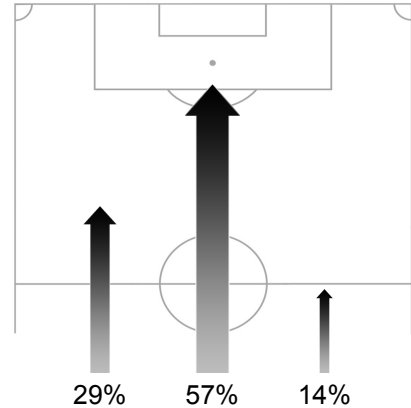

Assistant Referee 2: Juan Carlos YUSTE JIMENEZ (ESP)  
 Reserve Assistant Referee: Laurent UGO (FRA)  
 General Coordinator: Rafael TINOCO (GUA)

**Netherlands Tracking Statistics**

Ball Possession Heat Map

Attacking direction →

Attack Origin

#	Name	Time	Distance Covered (m)			Time Spent			Sprint	Top Speed Km/h	Activity Time Spent		
			DC	In Poss	Not In Poss	Opp. Half	Att. 3rd	Pen. Area			Low	Medium	High

1	Maarten STEKELENBURG	94'15"	4063	1621	1340				2	17.12	98%	2%	
2	Gregory VAN DER WIEL	94'15"	10582	<b>4238</b>	4037	20%	3%		103	25.46	81%	9%	10%
3	John HEITINGA	94'15"	9348	3518	3703	7%	4%	3%	84	24.07	85%	8%	7%
4	Joris MATHIJSEN	94'15"	8958	3241	3600	5%	3%	2%	57	23.81	86%	8%	6%
5	Giovanni VAN BRONCKHORST	94'15"	9877	3770	3860	20%	5%		92	24.07	84%	8%	8%
6	Mark VAN BOMMEL	94'15"	8989	3159	3976	39%	6%		67	<b>28.35</b>	87%	6%	7%
7	Dirk KUYT	94'15"	<b>10615</b>	4191	3800	61%	22%	5%	<b>158</b>	22.52	80%	8%	12%
8	Nigel DE JONG	94'15"	9878	3458	<b>4262</b>	28%	4%		78	21.88	84%	8%	8%
9	Robin VAN PERSIE	80'07"	8613	3533	3171	83%	35%	8%	100	23.20	86%	6%	8%
10	Wesley SNEIJDER	91'59"	10213	4064	3932	65%	21%	2%	85	23.49	81%	9%	10%
11	Arjen ROBBEN	71'02"	7465	2790	2835	67%	19%	3%	68	21.48	87%	6%	7%

**Substitutes**

12	Khalid BOULAHROUZ												
13	Andre OOIJER												
14	Demy DE ZEEUW												
15	Edson BRAAFHEID												
16	Michel VORM												
17	Eljero ELIA	23'13"	2631	1029	930	68%	39%	7%	37	20.83	78%	10%	12%
18	Stijn SCHAARS												
19	Ryan BABEL												
20	Ibrahim AFELLAY	2'16"	164	59	22	51%	16%		1	9.63	92%	4%	4%
21	Klaas Jan HUNTELAAR	14'08"	1628	525	593	93%	50%	12%	25	20.89	76%	11%	13%
22	Sander BOSCHKER												
23	Rafael VAN DER VAART												