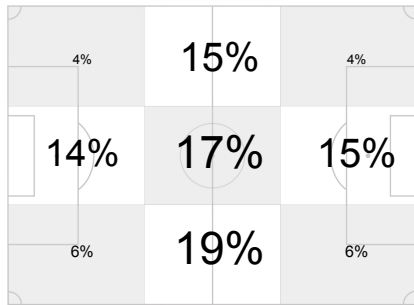

Netherlands Tracking Statistics

Ball Possession Heat Map

Attacking direction →