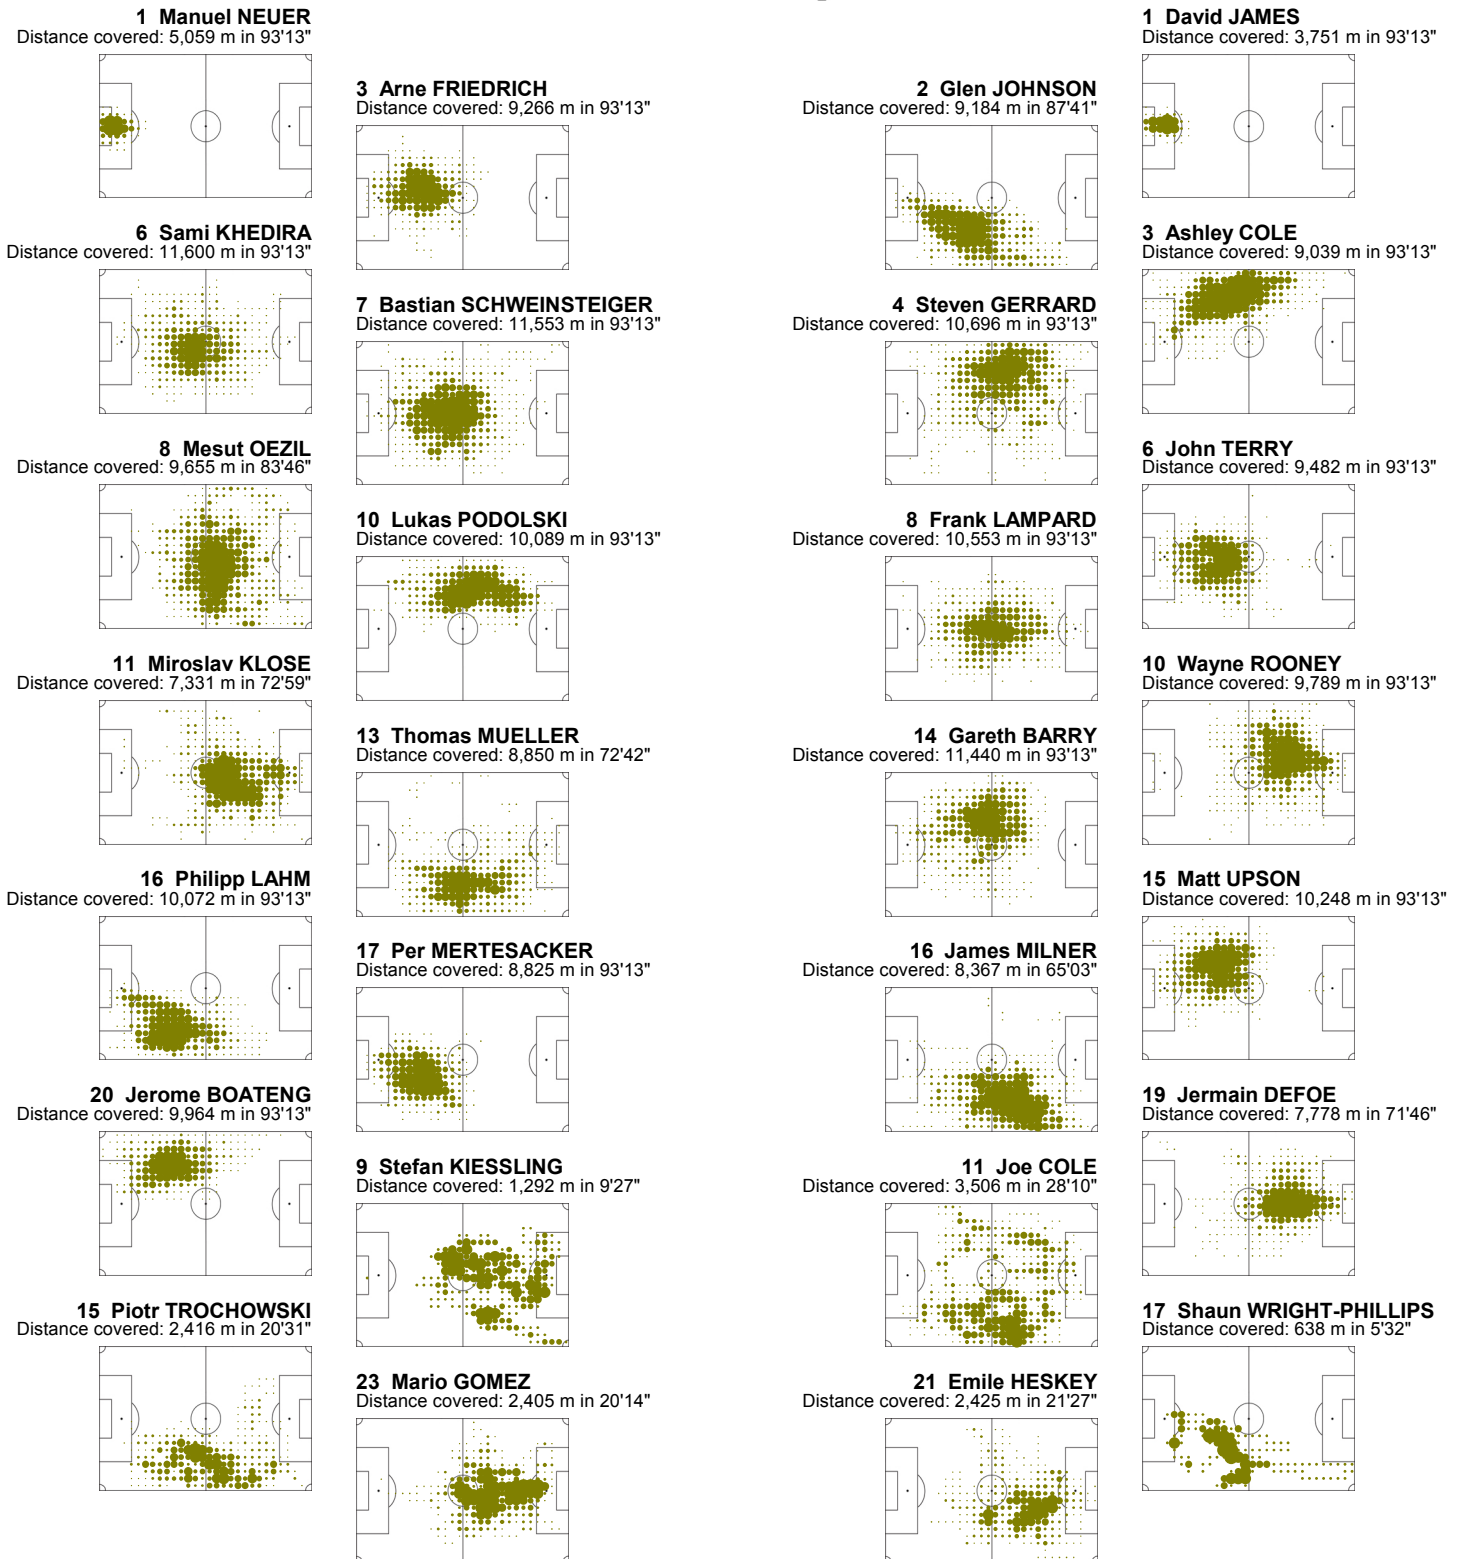

Players Heat Map

Round of 16

Germany - England 4:1 (2:1)

Mangaung/Bloemfontein / Free State Stadium / RSA

Direction of play →

FIFA does not vouch for the accuracy of technical statistics compiled in association with its competition results system partner.