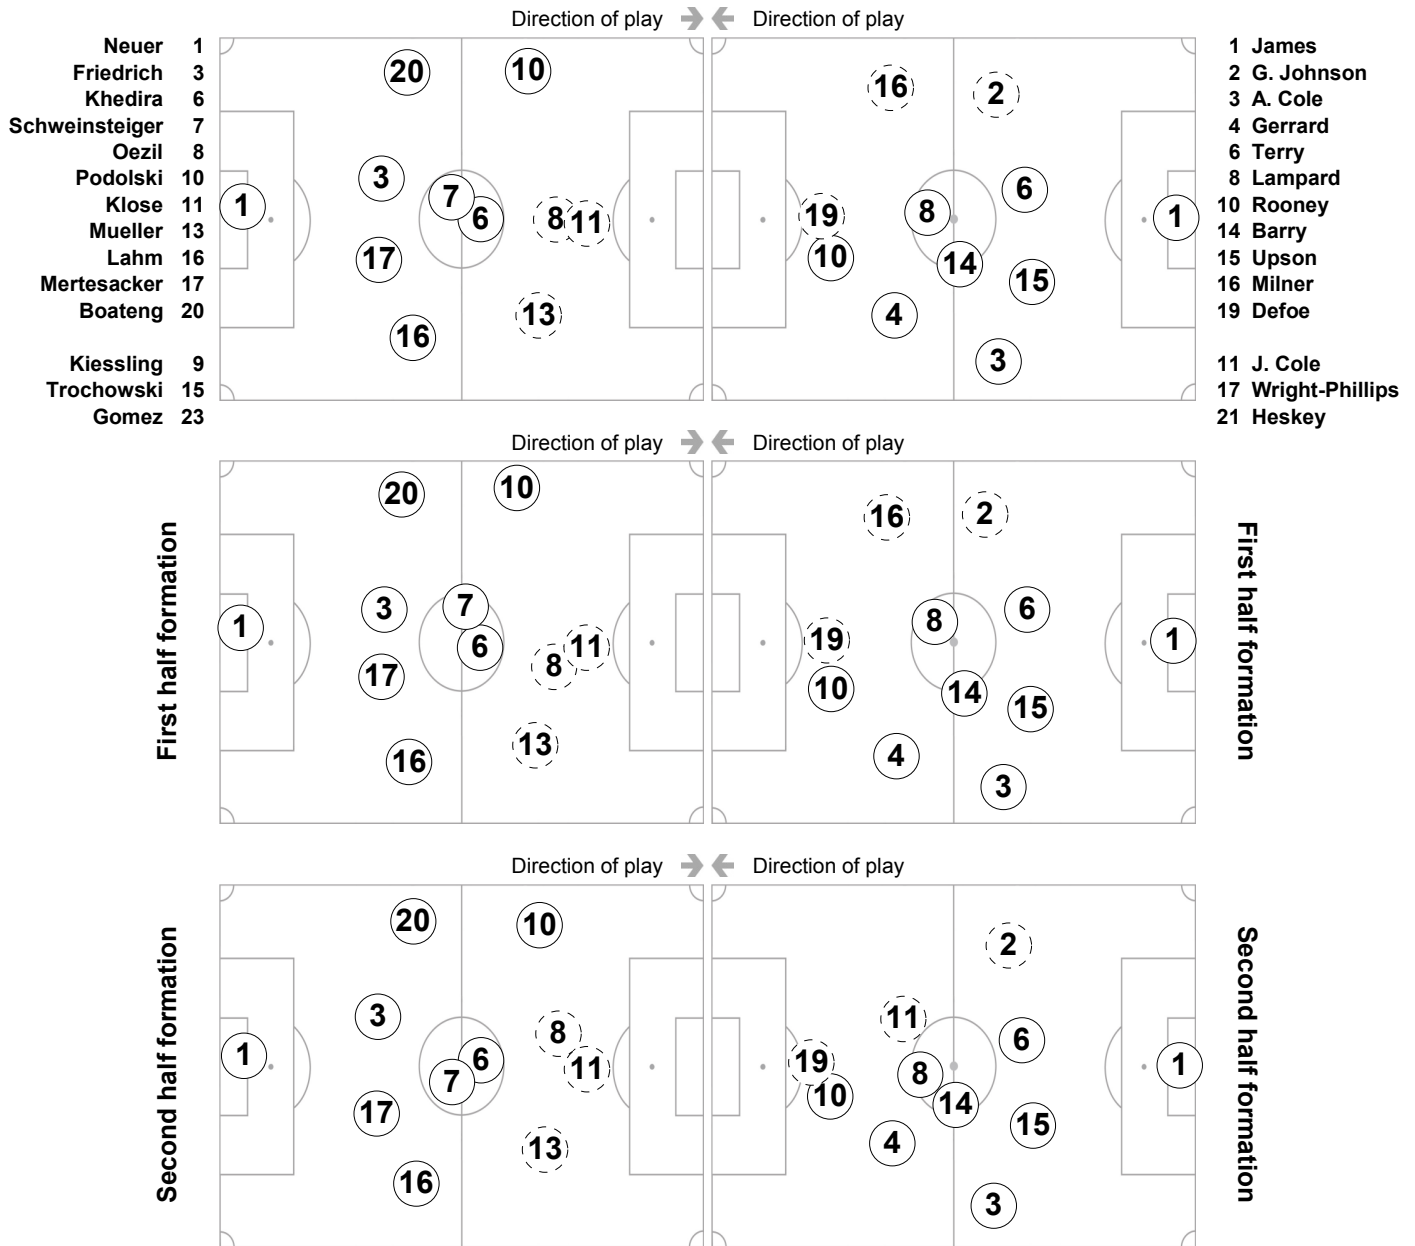

Actual Formation

Round of 16

Germany - England 4:1 (2:1)

Mangaung/Bloemfontein / Free State Stadium / RSA

72' (In) 15 Trochowski / (Out) 13 Mueller
 72' (In) 23 Gomez / (Out) 11 Klose
 83' (In) 9 Kiessling / (Out) 8 Oezil

64' (In) 11 J. Cole / (Out) 16 Milner
 71' (In) 21 Heskey / (Out) 19 Defoe
 87' (In) 17 Wright-Phillips / (Out) 2 G. Johnson

Total time played: 93'13"
48% - 32'14" Ball possession 52% - 34'12"

FIFA does not vouch for the accuracy of technical statistics compiled in association with its competition results system partner.