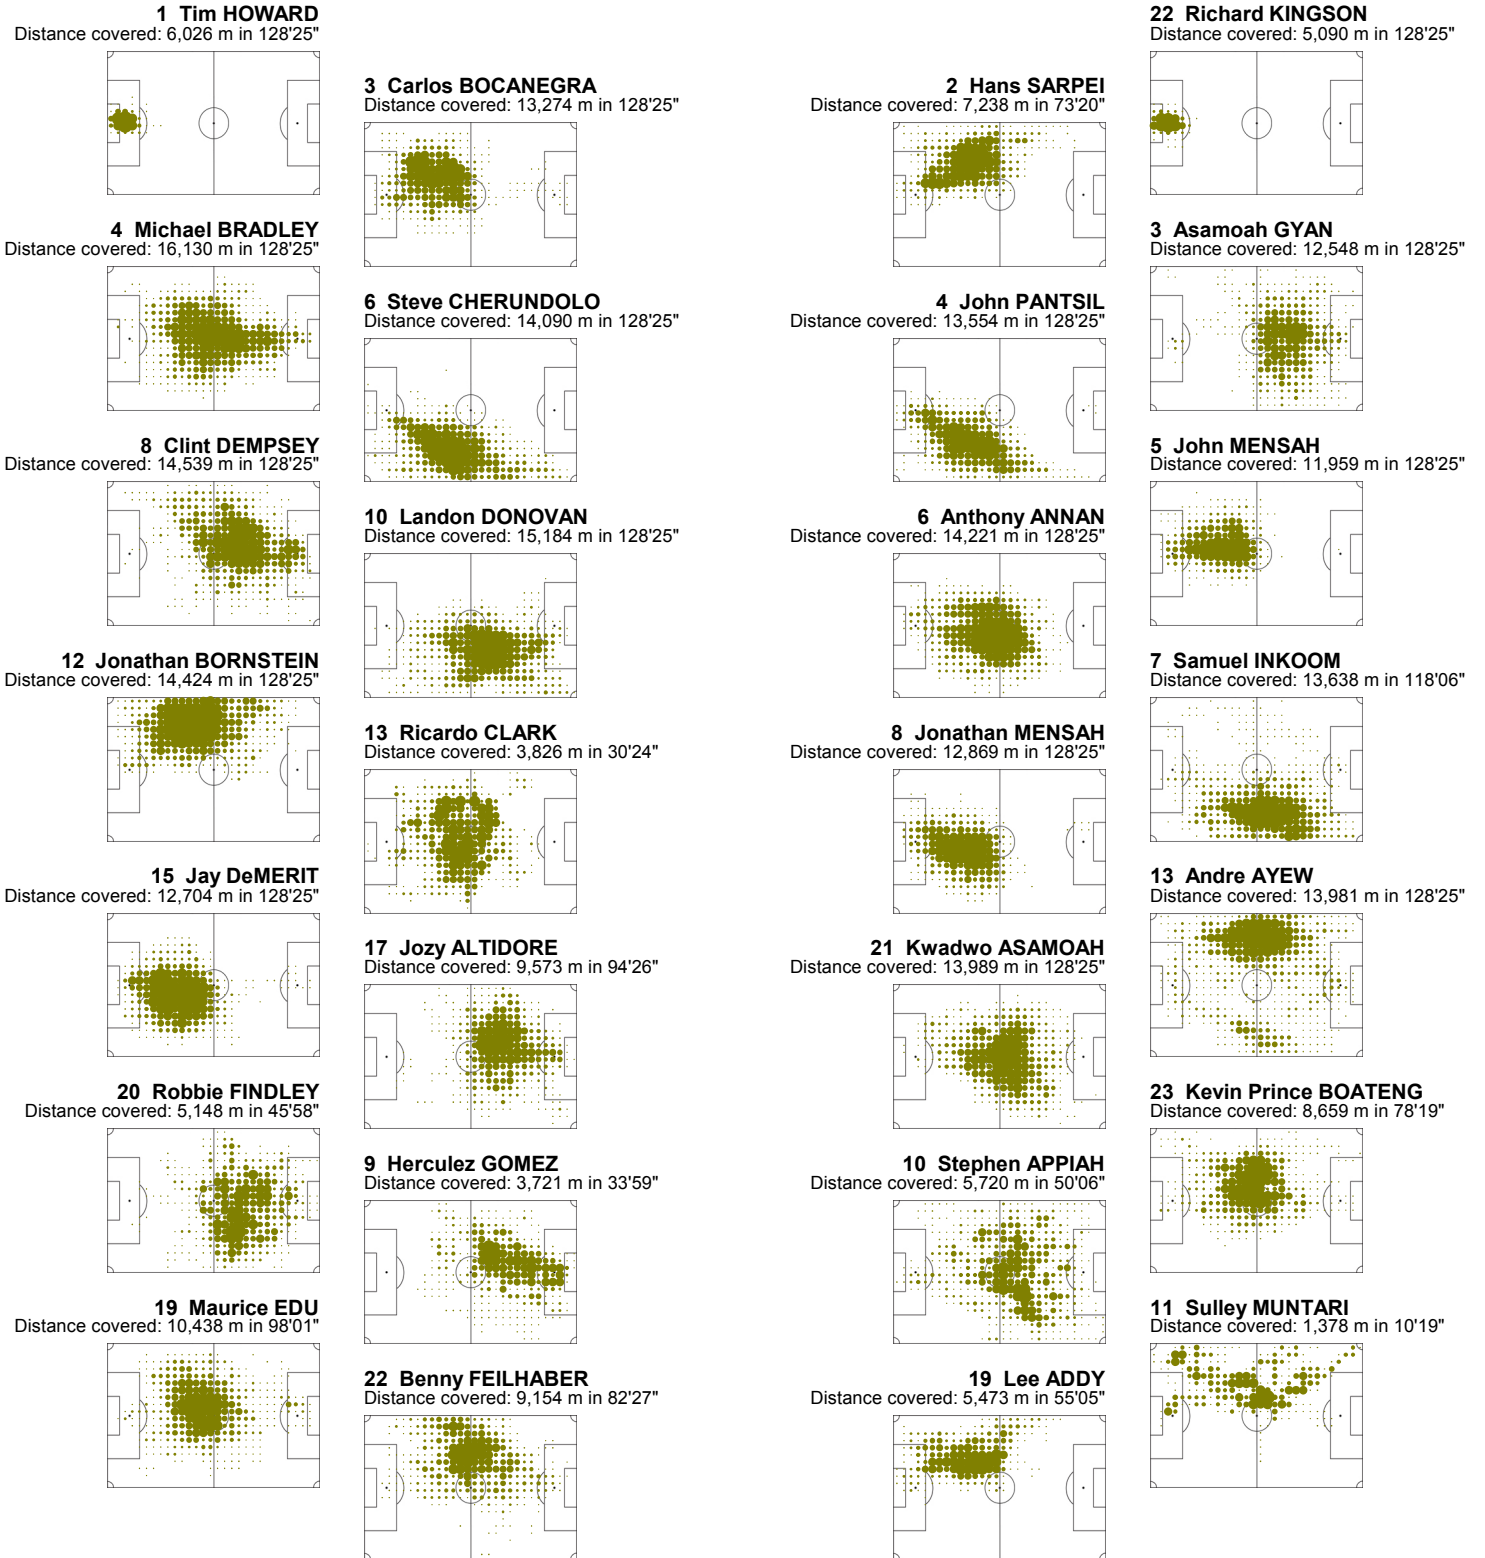

Players Heat Map

Round of 16

USA - Ghana 1:2 a.e.t. (1:1, 0:1)

Rustenburg / Royal Bafokeng Stadium / RSA

Direction of play →

FIFA does not vouch for the accuracy of technical statistics compiled in association with its competition results system partner.