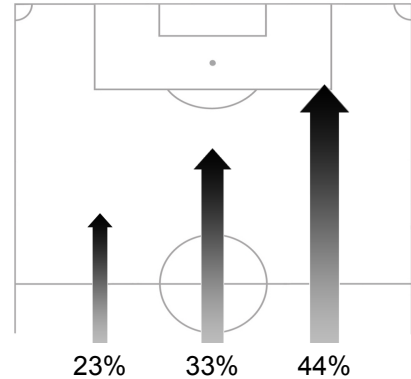

2010 FIFA World Cup South Africa™
Team Tracking Statistics

Round of 16
USA - Ghana

50 26 JUN 2010 20:30 Rustenburg / Royal Bafokeng Stadium / RSA

Referee: Viktor KASSAI (HUN)
 Assistant Referee 1: Gabor EROS (HUN)
 4th Official: Michael HESTER (NZL)
 Match Commissioner: Luis CHIRIBOGA (ECU)

Assistant Referee 2: Tibor VAMOS (HUN)
 Reserve Assistant Referee: Tevita MAKASINI (TGA)
 General Coordinator: Peter MONTOPOLI (CAN)

USA Tracking Statistics

Ball Possession Heat Map

Attack Origin

#	Name	Time	Distance Covered (m)			Time Spent			Sprint	Top Speed Km/h	Activity Time Spent		
			DC	In Poss	Not In Poss	Opp. Half	Att. 3rd	Pen. Area			Low	Medium	High
1	Tim HOWARD	128'25"	6026	2106	2150				15	18.43	97%	1%	2%
3	Carlos BOCANEGRA	128'25"	13274	4993	5941	16%	5%	3%	96	21.36	84%	8%	8%
4	Michael BRADLEY	128'25"	16130	6718	6726	48%	22%	6%	133	22.71	76%	12%	12%
6	Steve CHERUNDOLO	128'25"	14090	5417	6267	31%	11%		133	23.67	82%	9%	9%
8	Clint DEMPSEY	128'25"	14539	6380	5763	71%	35%	11%	177	27.09	81%	8%	11%
10	Landon DONOVAN	128'25"	15184	6180	6182	64%	29%	4%	203	30.31	80%	9%	11%
12	Jonathan BORNSTEIN	128'25"	14424	5643	6391	32%	10%		215	20.93	79%	9%	12%
13	Ricardo CLARK	30'24"	3826	1335	1960	30%	6%		32	24.69	76%	11%	13%
15	Jay DeMERIT	128'25"	12704	4634	5717	15%	4%	3%	78	23.82	86%	7%	7%
17	Jozy ALTIDORE	94'26"	9573	4257	3715	85%	39%	10%	111	28.35	85%	7%	8%
20	Robbie FINDLEY	45'58"	5148	2213	2116	81%	36%	7%	59	21.11	81%	9%	10%

DC: Distance Covered
 In Poss: In Possession
 Not In Poss: Not In Possession
 Opp. Half: In Opposing Half
 Att. 3rd: In Opposing Third
 Pen. Area: In Penalty Area

FIFA does not vouch for the accuracy of technical statistics compiled in association with its competition results system partner.
 SAT 26 JUN 2010; 23:10 CET / 23:10 local time - Version 1