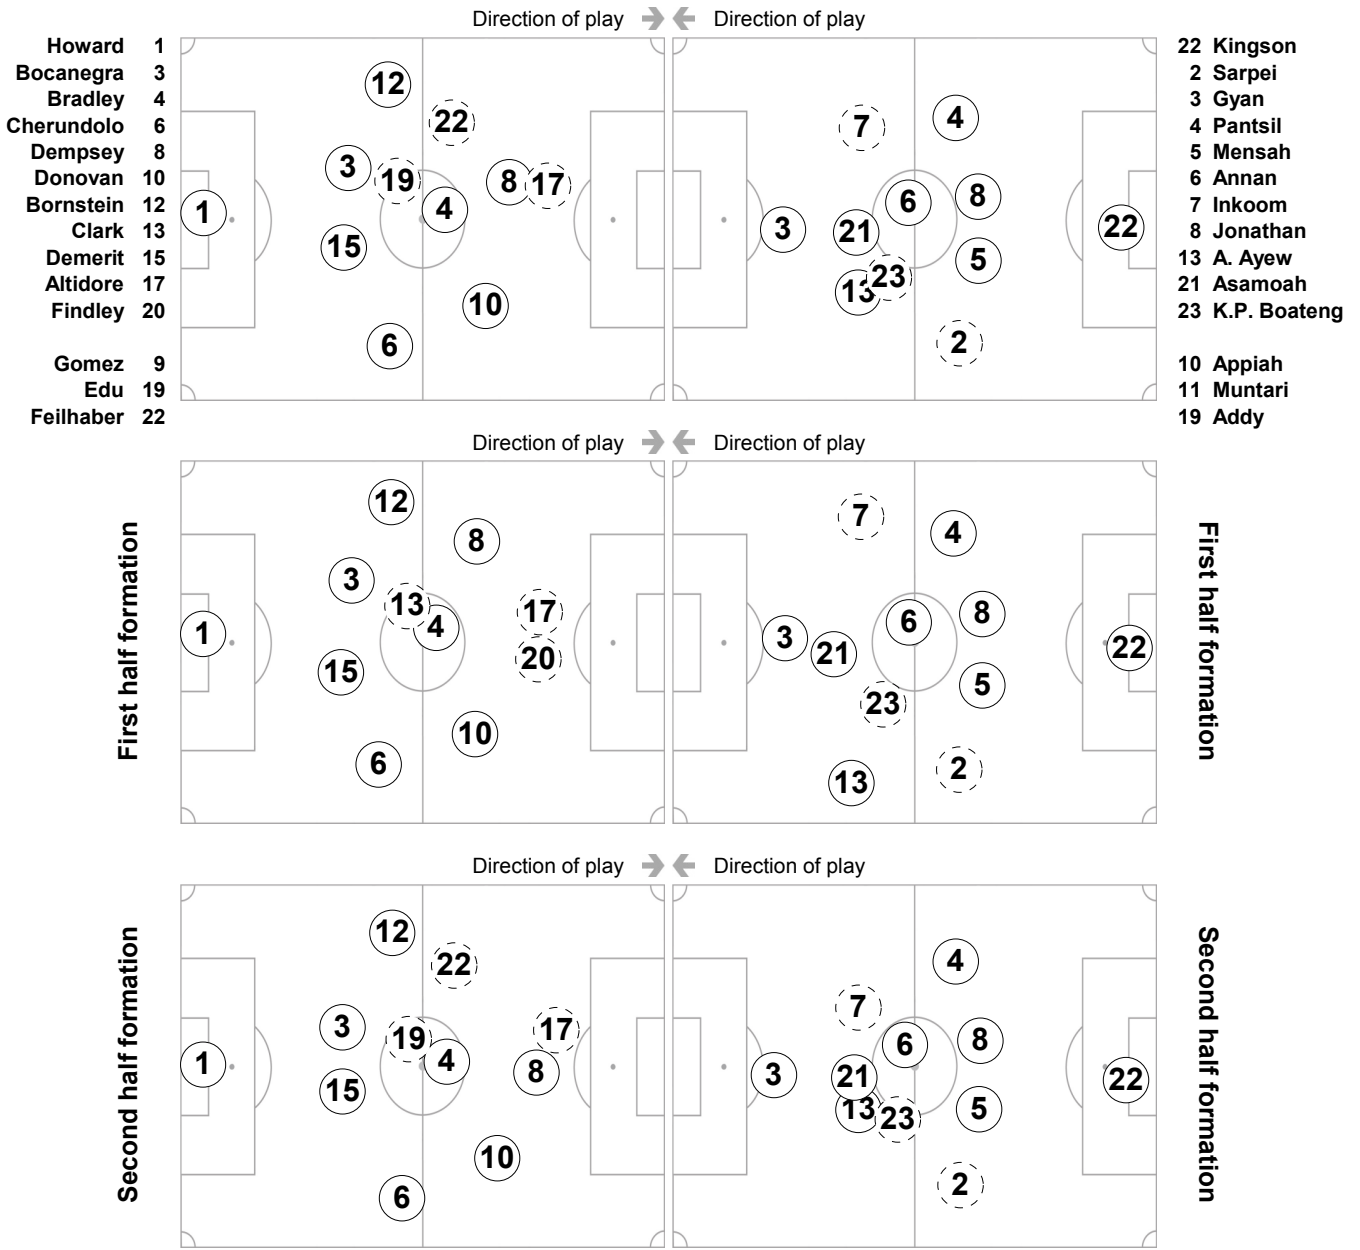

Actual Formation

Round of 16

USA - Ghana 1:2 a.e.t. (1:1, 0:1)

Rustenburg / Royal Bafokeng Stadium / RSA

31' (In) 19 Edu / (Out) 13 Clark
 46' (In) 22 Feilhaber / (Out) 20 Findley
 91' (In) 9 Gomez / (Out) 17 Altidore

73' (In) 19 Addy / (Out) 2 Sarpei
 78' (In) 10 Appiah / (Out) 23 K.P. Boateng
 113' (In) 11 Muntari / (Out) 7 Inkoom

Total time played: 128'25"
51% - 50'25" Ball possession 49% - 48'28"

did not play the entire match substitution