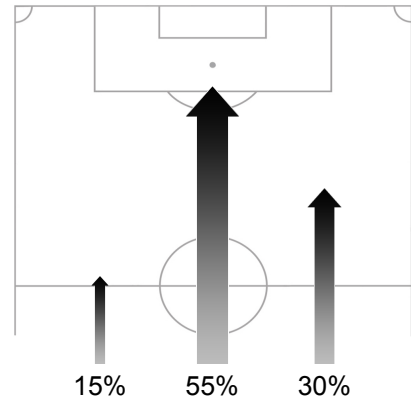

Assistant Referee 2: Mauricio ESPINOSA (URU)  
 Reserve Assistant Referee: Leonel LEAL (CRC)  
 General Coordinator: Yon DE LUISA (MEX)

**Serbia Tracking Statistics**

Ball Possession Heat Map

Attacking direction →

Attack Origin

#	Name	Time	Distance Covered (m)			Time Spent			Sprint	Top Speed Km/h	Activity Time Spent		
			DC	In Poss	Not In Poss	Opp. Half	Att. 3rd	Pen. Area			Low	Medium	High
1	Vladimir STOJKOVIC	94'13"	5872	2686	1860				7	22.71	98%	1%	1%
5	Nemanja VIDIC	94'13"	9109	4224	3467	10%	3%	2%	57	21.68	86%	8%	6%
6	Branislav IVANOVIC	94'13"	10054	4615	3568	31%	10%	4%	107	20.83	83%	8%	9%
10	Dejan STANKOVIC	94'13"	11487	5532	4069	41%	12%	1%	79	23.81	77%	12%	11%
13	Aleksandar LUKOVIC	94'13"	9650	4698	3553	7%	2%		79	25.99	83%	9%	8%
14	Milan JOVANOVIC	94'13"	12470	5951	4283	70%	35%	5%	140	23.84	76%	12%	12%
15	Nikola ZIGIC	67'50"	7778	3806	2705	84%	45%	11%	71	21.95	80%	10%	10%
16	Ivan OBRADOVIC	94'13"	10788	5029	4038	26%	5%		104	28.15	79%	11%	10%
17	Milos KRASIC	62'32"	8126	4063	2689	77%	31%	6%	89	20.79	75%	11%	14%
18	Milos NINKOVIC	94'13"	<b>12873</b>	<b>6181</b>	<b>4766</b>	57%	19%	2%	<b>158</b>	22.05	71%	13%	16%
22	Zdravko KUZMANOVIC	77'40"	10032	4786	3560	62%	23%	4%	133	22.07	73%	12%	15%

DC: Distance Covered  
 In Poss: In Possession  
 Not In Poss: Not In Possession  
 Opp. Half: In Opposing Half  
 Att. 3rd: In Opposing Third  
 Pen. Area: In Penalty Area

FIFA does not vouch for the accuracy of technical statistics compiled in association with its competition results system partner.  
 WED 23 JUN 2010; 22:37 CET / 22:37 local time - Version 1