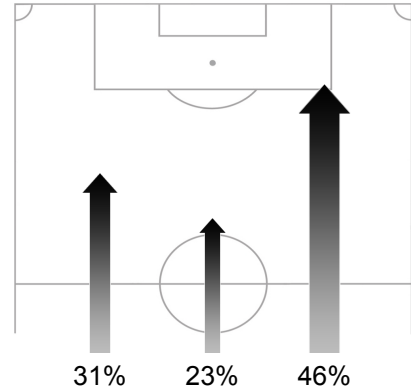

Assistant Referee 2: Mauricio ESPINOSA (URU)
 Reserve Assistant Referee: Leonel LEAL (CRC)
 General Coordinator: Yon DE LUISA (MEX)

Australia Tracking Statistics

Ball Possession Heat Map

Attacking direction →

Attack Origin

#	Name	Time	Distance Covered (m)			Time Spent			Sprint	Top Speed Km/h	Activity Time Spent		
			DC	In Poss	Not In Poss	Opp. Half	Att. 3rd	Pen. Area			Low	Medium	High

1	Mark SCHWARZER	94'13"	4337	1606	1761				11	19.06	98%	1%	1%
2	Lucas NEILL	94'13"	9551	3040	4595	9%	5%	1%	88	19.87	85%	7%	8%
4	Tim CAHILL	94'13"	11957	4306	5784	64%	29%	9%	164	22.14	72%	12%	16%
5	Jason CULINA	94'13"	12379	4306	6301	27%	6%		151	22.60	73%	12%	15%
6	Michael BEAUCHAMP	94'13"	10942	3588	5224	8%	4%	3%	118	20.79	79%	10%	11%
7	Brett EMERTON	94'13"	12430	4570	5758	52%	21%	4%	205	20.93	74%	11%	15%
8	Luke WILKSHIRE	82'39"	10996	3961	5200	29%	8%		166	22.60	71%	13%	16%
9	Joshua KENNEDY	94'13"	10214	3620	4726	86%	37%	11%	106	20.75	82%	8%	10%
16	Carl VALERI	66'02"	9592	3382	4977	28%	7%		146	22.95	66%	15%	19%
21	David CARNEY	94'13"	11471	3882	5645	20%	6%		117	22.98	80%	9%	11%
23	Marco BRESCIANO	66'18"	8690	3279	4098	50%	19%	4%	115	19.63	73%	13%	14%

DC: Distance Covered
 In Poss: In Possession
 Not In Poss: Not In Possession
 Opp. Half: In Opposing Half
 Att. 3rd: In Opposing Third
 Pen. Area: In Penalty Area

FIFA does not vouch for the accuracy of technical statistics compiled in association with its competition results system partner.
 WED 23 JUN 2010; 22:36 CET / 22:36 local time - Version 1