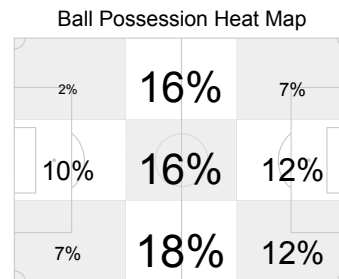

Germany (GER)