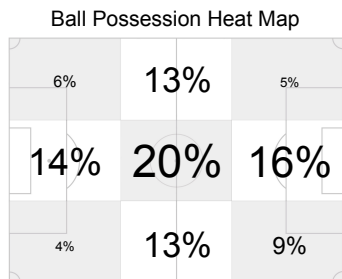

AET: After extra time
 2Y=R: Second Yellow Card
 PSO: Penalty shoot-out

Y: Yellow Card
 R: Red Card

WED 23 JUN 2010; 22:21 CET / 22:21 local time - Version 1

Page 1/2

2010 FIFA World Cup South Africa™

FIFA Partners

Attacking direction →

17
5
11
4
0
0
0/0
3
0
1
0
0
0
45%
34

Shots 13
Shots on Goal 6
Fouls 5
Corner Kicks 7
Direct Free Kicks to Goal 1
Indirect Free Kicks to Goal 0
Penalty Kicks/Converted 0/0
Offsides 4
Own Goals 0
Cautions 1
Expulsions due to Second Caution 0
Direct Expulsions 0
Ball Possession 55%
Actual Playing Time 41