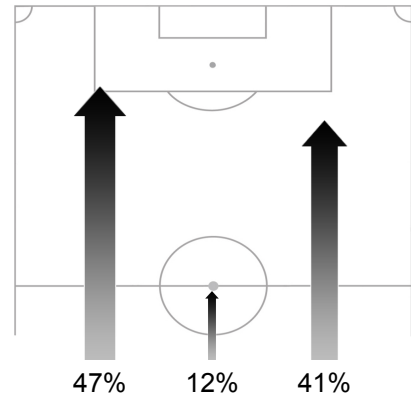

Assistant Referee 2: Bertino MIRANDA (POR)
 Reserve Assistant Referee: Jose Luis CAMARGO (MEX)
 General Coordinator: Rafael TINOCO (GUA)

Korea Republic Tracking Statistics

Ball Possession Heat Map

Attacking direction →

Attack Origin

#	Name	Time	Distance Covered (m)			Time Spent			Sprint	Top Speed Km/h	Activity Time Spent		
			DC	In Poss	Not In Poss	Opp. Half	Att. 3rd	Pen. Area			Low	Medium	High
18	JUNG Sung Ryong	95'58"	4129	1551	1396				4	17.34	98%	1%	1%
4	CHO Yong Hyung	95'58"	8099	2900	3526	8%			35	19.45	89%	6%	5%
7	PARK Ji Sung	95'58"	11064	4505	4211	64%	31%	7%	124	30.02	79%	10%	11%
8	KIM Jung Woo	95'58"	10667	3889	4489	34%	7%	2%	100	21.08	81%	9%	10%
10	PARK Chu Young	95'01"	9720	4272	3451	86%	46%	11%	95	29.00	84%	7%	9%
12	LEE Young Pyo	95'58"	10289	4073	4013	30%	11%		110	22.49	82%	8%	10%
14	LEE Jung Soo	95'58"	9516	3525	3706	11%	5%	2%	49	21.69	86%	8%	6%
16	KI Sung Yueng	88'45"	10551	4330	4025	50%	18%	4%	91	23.81	76%	12%	12%
17	LEE Chung Yong	95'58"	11417	4674	4277	67%	32%	5%	146	21.36	77%	10%	13%
19	YEOM Ki Hun	65'32"	7856	3363	3220	73%	38%	6%	101	24.15	77%	10%	13%
22	CHA Du Ri	95'58"	9750	3778	3915	28%	4%		106	21.29	83%	7%	10%

DC: Distance Covered
 In Poss: In Possession
 Not In Poss: Not In Possession
 Opp. Half: In Opposing Half
 Att. 3rd: In Opposing Third
 Pen. Area: In Penalty Area

FIFA does not vouch for the accuracy of technical statistics compiled in association with its competition results system partner.
 TUE 22 JUN 2010; 22:32 CET / 22:32 local time - Version 1