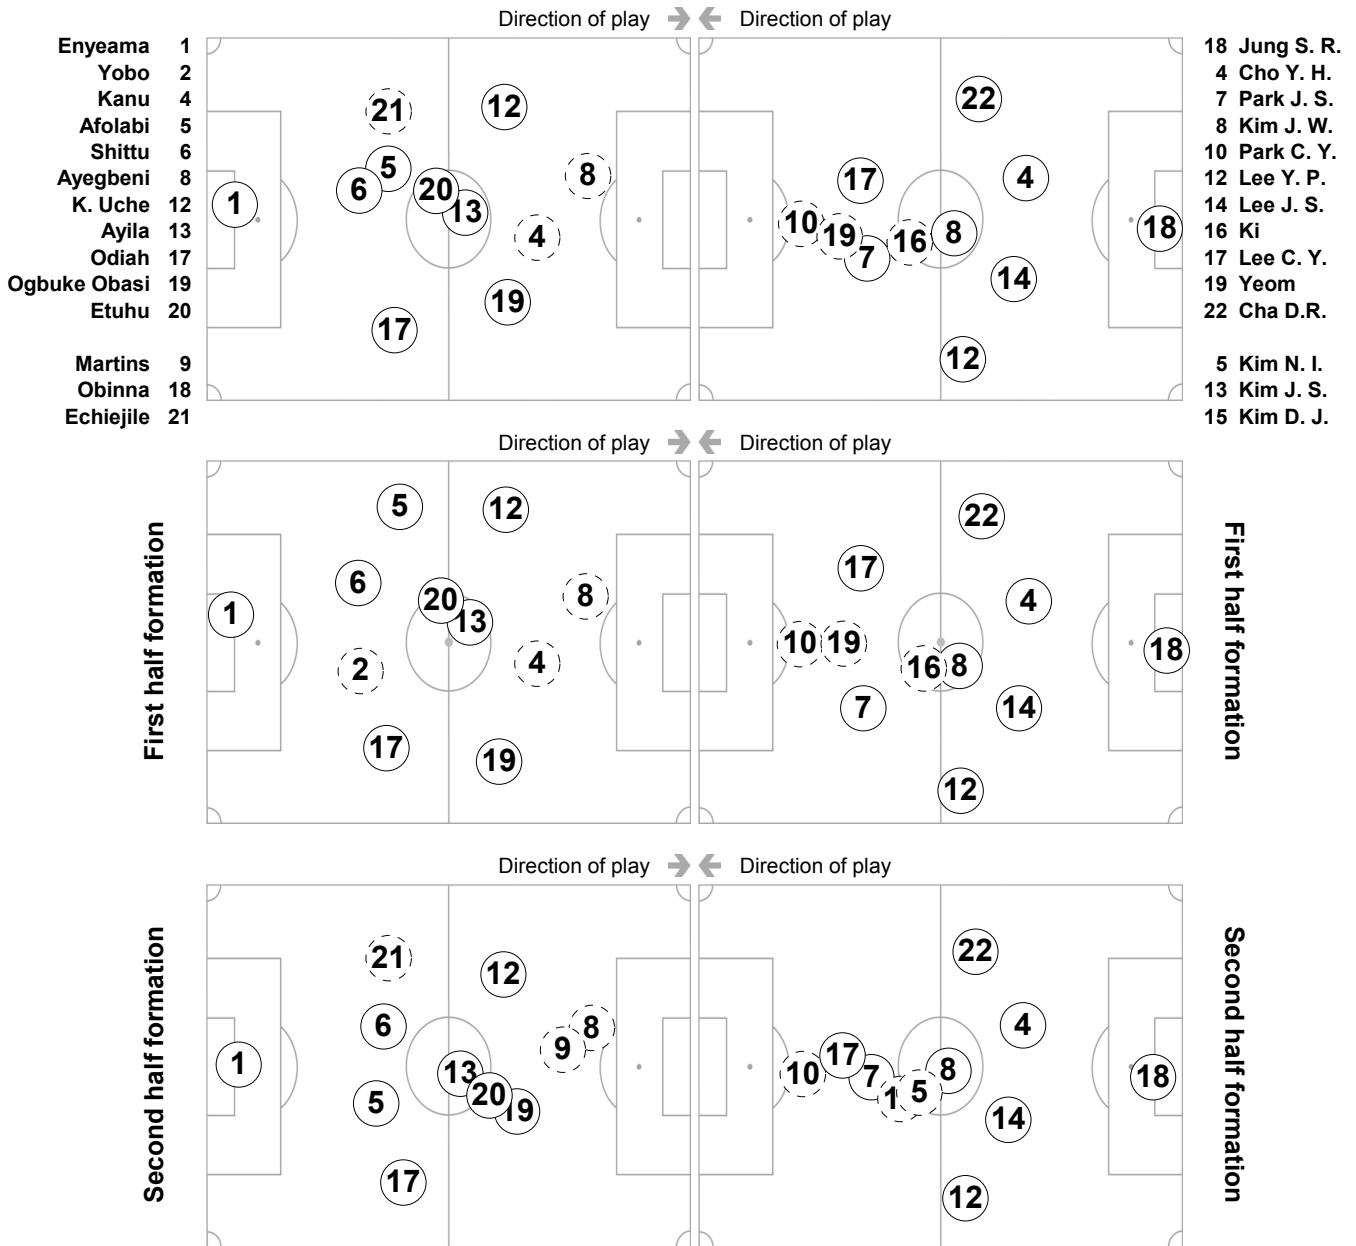

Actual Formation

Group B

Nigeria - Korea Republic 2:2 (1:1)

Durban / Durban Stadium / RSA

46' (In) 21 Echiejile / (Out) 2 Yobo
 57' (In) 9 Martins / (Out) 4 Kanu
 70' (In) 18 Obinna / (Out) 8 Ayegbeni

64' (In) 5 Kim N. I. / (Out) 19 Yeom
 87' (In) 13 Kim J. S. / (Out) 16 Ki
 90'+3 (In) 15 Kim D. J. / (Out) 10 Park C. Y.

Total time played: 95'58"
45% - 30'29" Ball possession 55% - 36'29"

○ did not play the entire match ⇌ substitution

FIFA does not vouch for the accuracy of technical statistics compiled in association with its competition results system partner.