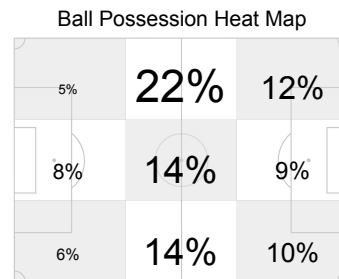

35 22 JUN 2010 20:30 Durban / Durban Stadium / RSA

Att. 61,874

Nigeria (NGA)

Attacking direction →

11
4
22
1
1
0
1/1
1
0
3
0
0
45%
30

Shots 16
Shots on Goal 8
Fouls 12
Corner Kicks 7
Direct Free Kicks to Goal 3
Indirect Free Kicks to Goal 1
Penalty Kicks/Converted 0/0
Offsides 2
Own Goals 0
Cautions 1
Expulsions due to Second Caution 0
Direct Expulsions 0
Ball Possession 55%
Actual Playing Time 36

Korea Republic (KOR)

Attacking direction →

Man of the Match: 7, PARK Ji Sung (Korea Republic)

Nigeria (NGA)

#	Name	Pos	Min	GS	GA	SG/S	PK	Fouls		Y	2Y=R	R	
								FC	FS				
1	Vincent ENYEAMA	GK	90		2			1	1	1			
2	Joseph YOBO	D	45										
4	Nwankwo KANU (C)	M	57					1	4				
5	Rabiu AFOLABI	D	90						1				
6	Danny SHITTU	D	90					3					
8	Yakubu AYEGBENI	F	70	1		1/2	1/1	5	2				
12	Kalu UCHE	M	90	1		2/3			2				
13	Yussuf AYILA	M	90					5		1			
17	Chidi ODIAH	D	90										
19	Chinedu OGBUKE OBASI	F	90			1/2		3	1	1			
20	Dickson ETUHU	M	90					3					
Substitutes													
9	Obafemi MARTINS	F	33			0/1			1				
18	Victor OBINNA	F	20			0/3							
21	Uwa ECHIEJILE	D	45					1					
Totals					2	2	4/11	1/1	22	12	3		