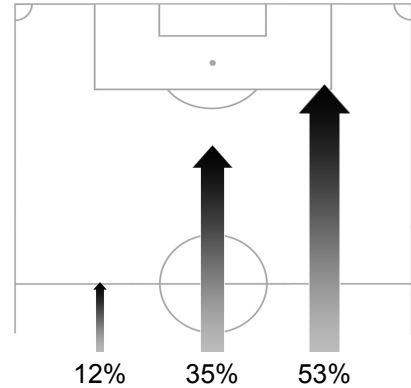

Assistant Referee 2: Stefano AYROLDI (ITA)
Reserve Assistant Referee: Altimir HAUSMANN (BRA)
General Coordinator: Peter MONTOPOLI (CAN)

Ghana Tracking Statistics

Ball Possession Heat Map

Attacking direction →

Attack Origin

#	Name	Time	Distance Covered (m)			Time Spent			Sprint	Top Speed Km/h	Activity Time Spent		
			DC	In Poss	Not In Poss	Opp. Half	Att. 3rd	Pen. Area			Low	Medium	High
22	Richard KINGSON	94'30"	3577	1307	1149	1%			9	17.24	97%	1%	2%
2	Hans SARPEI	94'30"	8508	3063	3362	25%	5%		85	22.81	88%	6%	6%
3	Asamoah GYAN	94'30"	9541	4016	3204	86%	47%	10%	84	22.98	85%	7%	8%
4	John PANTSIL	94'30"	10113	4025	3610	28%	8%	2%	116	21.29	81%	9%	10%
6	Anthony ANNAN	94'30"	10579	4038	4173	44%	12%	2%	49	22.63	83%	9%	8%
8	Jonathan MENSAH	94'30"	9069	3356	3517	16%	5%	3%	79	19.87	86%	7%	7%
12	Prince TAGOE	55'52"	6525	2767	2495	76%	37%	11%	68	21.69	79%	9%	12%
13	Andre AYEWE	94'30"	10876	4377	4174	64%	25%	5%	157	24.71	80%	8%	12%
19	Lee ADDY	94'30"	8141	2781	3340	10%	2%		62	20.79	89%	5%	6%
21	Kwadwo ASAMOAH	76'31"	8300	3445	3016	69%	30%	4%	104	23.13	84%	8%	8%
23	Kevin Prince BOATENG	86'39"	9807	3939	3732	57%	22%	4%	85	24.46	81%	9%	10%

DC: Distance Covered
 In Poss: In Possession
 Not In Poss: Not In Possession
 Opp. Half: In Opposing Half
 Att. 3rd: In Opposing Third
 Pen. Area: In Penalty Area

FIFA does not vouch for the accuracy of technical statistics compiled in association with its competition results system partner.
 SAT 19 JUN 2010; 18:00 CET / 18:00 local time - Version 1