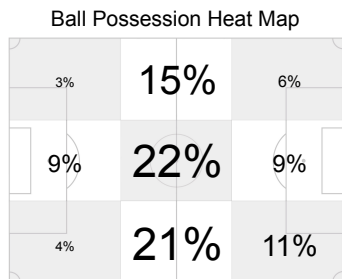

Game Statistics

Group D

Ghana - Australia 1:1 (1:1)

24 19 JUN 2010 16:00 Rustenburg / Royal Bafokeng Stadium / RSA

Att. 34,812

Ghana (GHA)