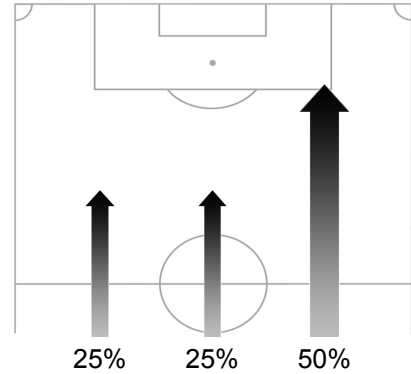

Assistant Referee 2: Hernan MAIDANA (ARG)
 Reserve Assistant Referee: Henrik ANDREN (SWE)
 General Coordinator: Rafael TINOCO (GUA)

Japan Tracking Statistics

Ball Possession Heat Map

Attacking direction →

Attack Origin

#	Name	Time	Distance Covered (m)			Time Spent			Sprint	Top Speed Km/h	Activity Time Spent		
			DC	In Poss	Not In Poss	Opp. Half	Att. 3rd	Pen. Area			Low	Medium	High
21	Eiji KAWASHIMA	94'06"	3420	1007	1459				6	10.24	99%	1%	
2	Yuki ABE	94'06"	10773	2770	5573	18%	3%		140	23.38	80%	9%	11%
3	Yuichi KOMANO	94'06"	9909	2774	4900	18%	4%		113	23.67	83%	7%	10%
4	Marcus Tulio TANAKA	94'06"	9358	2432	4494	10%	5%	1%	77	22.68	87%	7%	6%
5	Yuto NAGATOMO	94'06"	10757	2995	4992	17%	6%		120	26.70	81%	9%	10%
7	Yasuhito ENDO	94'06"	11005	3163	5482	37%	9%	1%	105	25.94	78%	10%	12%
8	Daisuke MATSUI	64'43"	7474	1893	3948	55%	18%	1%	95	21.36	80%	9%	11%
16	Yoshito OKUBO	77'24"	8681	2525	4478	45%	15%	2%	116	19.61	80%	8%	12%
17	Makoto HASEBE	77'21"	9128	2492	4842	32%	9%	1%	88	20.79	78%	10%	12%
18	Keisuke HONDA	94'06"	10343	2998	4932	77%	27%	3%	117	21.36	80%	9%	11%
22	Yuji NAKAZAWA	94'06"	9108	2456	4311	5%	2%	1%	70	19.06	86%	7%	7%

Substitutes

1	Seigo NARAZAKI												
6	Atsuto UCHIDA												
9	Shinji OKAZAKI	16'45"	2423	835	716	71%	38%	9%	57	23.82	66%	12%	22%
10	Shunsuke NAKAMURA	29'23"	4163	1330	1607	62%	19%	1%	61	21.11	70%	12%	18%
11	Keiji TAMADA	16'42"	2064	759	599	79%	33%	3%	41	19.63	80%	8%	12%
12	Kisho YANO												
13	Daiki IWAMASA												
14	Kengo NAKAMURA												
15	Yasuyuki KONNO												
19	Takayuki MORIMOTO												
20	Junichi INAMOTO												
23	Yoshikatsu KAWAGUCHI												

DC: Distance Covered
 In Poss: In Possession
 Not In Poss: Not In Possession
 Opp. Half: In Opposing Half
 Att. 3rd: In Opposing Third
 Pen. Area: In Penalty Area

FIFA does not vouch for the accuracy of technical statistics compiled in association with its competition results system partner.
 SAT 19 JUN 2010; 15:32 CET / 15:32 local time - Version 1