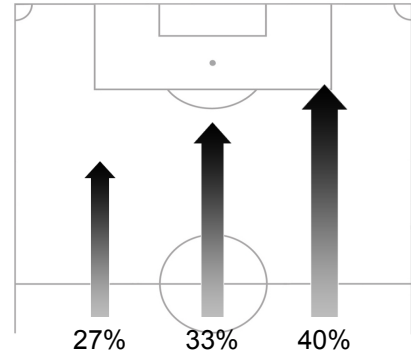

Assistant Referee 2: Walter VROMANS (BEL)
 Reserve Assistant Referee: Celestin NTAGUNGIRA (RWA)
 General Coordinator: Mustapha FAHMY (EGY)

Argentina Tracking Statistics

Ball Possession Heat Map

Attacking direction →

Attack Origin

#	Name	Time	Distance Covered (m)			Time Spent			Sprint	Top Speed Km/h	Activity Time Spent		
			DC	In Poss	Not In Poss	Opp. Half	Att. 3rd	Pen. Area			Low	Medium	High
22	Sergio ROMERO	93'04"	3269	1286	1146				2	16.47	98%	1%	1%
2	Martin DEMICHELIS	93'04"	8554	3435	3304	12%	7%	5%	49	26.35	88%	6%	6%
6	Gabriel HEINZE	93'04"	9650	3727	3668	29%	11%	4%	81	27.12	84%	8%	8%
7	Angel DI MARIA	93'04"	10141	4151	3857	55%	30%	1%	114	23.16	81%	9%	10%
9	Gonzalo HIGUAIN	82'19"	8279	3471	2789	87%	55%	16%	83	26.39	87%	6%	7%
10	Lionel MESSI	93'04"	8594	3765	2914	64%	24%	2%	69	28.72	90%	5%	5%
11	Carlos TEVEZ	75'31"	7499	3555	2317	82%	45%	10%	99	24.40	85%	6%	9%
13	Walter SAMUEL	22'47"	2063	820	660	21%	10%	7%	11	20.93	90%	5%	5%
14	Javier MASCHERANO	93'04"	9463	3650	3850	31%	3%		50	18.51	85%	9%	6%
17	Jonas GUTIERREZ	93'04"	9272	3758	3438	32%	12%		68	25.05	86%	7%	7%
20	Maxi RODRIGUEZ	93'04"	10363	4336	3770	53%	21%	2%	130	23.63	81%	9%	10%

Substitutes

1	Diego POZO												
3	Clemente RODRIGUEZ												
4	Nicolas BURDISSO	70'17"	6642	2576	2623	7%	5%	3%	48	20.93	85%	8%	7%
5	Mario BOLATTI	10'45"	1425	556	697	18%	5%	3%	17	18.88	74%	12%	14%
8	Juan VERON												
12	Ariel GARCE												
15	Nicolas OTAMENDI												
16	Sergio AGUERO	17'33"	1927	710	909	54%	22%	5%	34	19.06	83%	7%	10%
18	Martin PALERMO												
19	Diego MILITO												
21	Mariano ANDUJAR												
23	Javier PASTORE												

DC: Distance Covered
 In Poss: In Possession
 Not In Poss: Not In Possession
 Opp. Half: In Opposing Half
 Att. 3rd: In Opposing Third
 Pen. Area: In Penalty Area

FIFA does not vouch for the accuracy of technical statistics compiled in association with its competition results system partner.
 THU 17 JUN 2010; 15:27 CET / 15:27 local time - Version 1